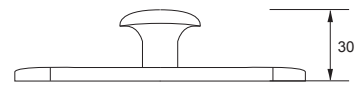

Code No.	Size A B	Material	Finish
LHS11-137	179 137	Zinc Alloy	S/N, P/B

PHB5W S/N

PHB5W A/B

PHB5W A/C

PHB5W G/B

U/Price: 50.00

Code No.	Size A B C D	Material	Finish
PHB5W	120 102 38 13	Zinc Alloy	S/N, A/B, A/C, G/B

Pull Handle

U/Price: 38.00

Code No.	Size A B	Material	Finish
D3322	137 126	Zinc Alloy	S/N, A/B, A/C

U/Price: 38.00

Code No.	Size	Material	Finish
CHR13	-	Zinc Alloy	S/N, P/B, A/C

Pull Handle

PHB9A

PHB9A 300 **U/Price: 723.00 / 2PC** PHB9A 650 **U/Price: 2665.00 / 2PC**