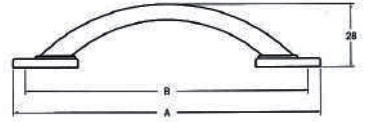

Code No.	Size A B	Material	Finish
LHS11-137	179 137	Zinc Alloy	S/N, P/B

PHB5W S/N

PHB5W A/B

PHB5W A/C

PHB5W G/B

U/Price: 50.00

Code No.	Size A B C D	Material	Finish
PHB5W	120 102 38 13	Zinc Alloy	S/N, A/B, A/C, G/B

Pull Handle

U/Price: 38.00

Code No.	Size A B	Material	Finish
D3322	137 126	Zinc Alloy	S/N, A/B, A/C

U/Price: 38.00

Code No.	Size	Material	Finish
CHR13	-	Zinc Alloy	S/N, P/B, A/C

Pull Handle

PHB9A

PHB9A 300 **U/Price: 723.00 / 2PC** PHB9A 650 **U/Price: 2665.00 / 2PC**