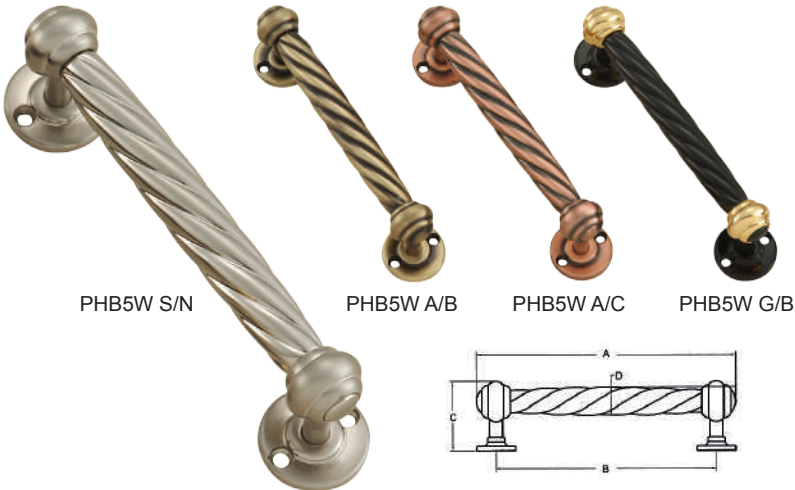

VC2 - VC8 DOOR HARDWARE

VC9 WINDOW HARDWARE

VC10 MERCHANDISE STAND

Stainless Steel Door Chain

U/Price: 59.00

Code No.	Size	Material	Finish
CS1000	-	Stainless Steel SUS 304 with Stainless Steel Chain	P/B, A/B, A/C

Code No.	Size		Material	Finish
	A	B		
D1722	156	128	Zinc Alloy	A/B, A/C

U/Price: 50.00

VECO[®]
ORIGINAL HARDWARES

DOOR HARDWARE

Pull Handle

LHS11-137 P/B

LHS11-137 S/N

U/Price: 53.00

Code No.	Size A B	Material	Finish
LHS11-137	179 137	Zinc Alloy	S/N, P/B

PHB5W S/N

PHB5W A/B

PHB5W A/C

PHB5W G/B

U/Price: 50.00

Code No.	Size A B C D	Material	Finish
PHB5W	120 102 38 13	Zinc Alloy	S/N, A/B, A/C, G/B

Pull Handle

U/Price: 38.00

Code No.	Size A B	Material	Finish
D3322	137 126	Zinc Alloy	S/N, A/B, A/C

U/Price: 38.00

Code No.	Size	Material	Finish
CHR13	-	Zinc Alloy	S/N, P/B, A/C

Pull Handle

PHB9A

PHB9A 300 **U/Price: 723.00 / 2PC** PHB9A 650 **U/Price: 2665.00 / 2PC**