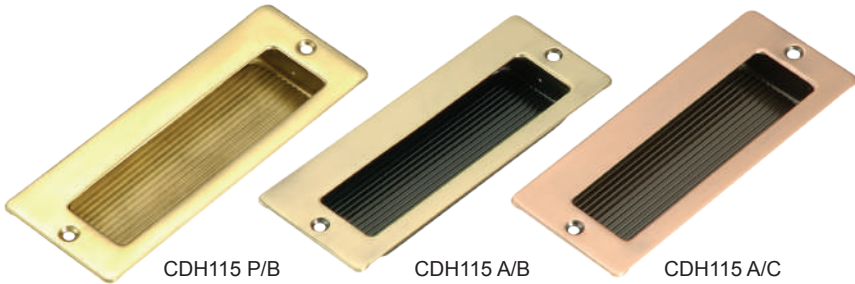

Code No.	Size				Material	Finish
	A	B	C	D		
PHB9A	300	170	50	20	Brass	S/N, A/B
PHB9A	650	400	62	25	Brass	S/N

Zinc Alloy Bolt

WL26 A/B

WL26 A/C

A/B & A/C **U/Price: 38.00**

WL24 A/B

WL24 A/C

A/B & A/C **U/Price: 31.00**

Code No.	Size (A)	Material	Finish
WL26	6"	Zinc Alloy	A/B, A/C
WL24	4"	Zinc Alloy	A/B, A/C

Sliding Door Handle

CDL127 S/S

U/Price: 59.00

Code No.	Size	Material	Finish
CDL127	127mm x 37mm	Steel Stainless Steel SUS 304 Brass	A/B, A/C S/S P/B

CDL127 P/B CDL127 A/B CDL127 A/C

CDH115 P/B

CDH115 A/B

CDH115 A/C

Code No.	Size	Material	Finish
CDH115	155mm x 43mm	Steel Brass	A/B, A/C P/B

**Pre-Order with MOQ required for P/B Finish

U/Price: 59.00

Stainless Steel Bolt