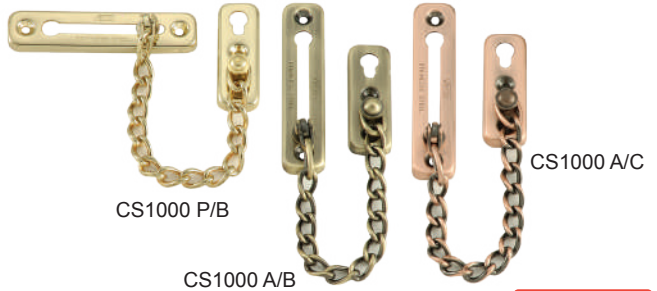

VC2 - VC8 DOOR HARDWARE

VC9 WINDOW HARDWARE

VC10 MERCHANDISE STAND

Stainless Steel Door Chain

U/Price: 59.00

Code No.	Size	Material	Finish
CS1000	-	Stainless Steel SUS 304 with Stainless Steel Chain	P/B, A/B, A/C

Fastening Latch

Code No.	Size					Material	Finish
	A	B	C	D	E		
CBL100	100	25	70	52	21	Stainless Steel SUS 304	S/S

Drawer Pull Handle

CP50 S/N

Code No.	Size			Material	Finish
	A	B	C		
CP50	38	51	10	Zinc Alloy	S/N, P/B, A/B, A/C

Code No.	Size		Material	Finish
	A	B		
D1722	156	128	Zinc Alloy	A/B, A/C

U/Price: 50.00

VECO[®]
ORIGINAL HARDWARES

DOOR HARDWARE

Pull Handle

LHS11-137 P/B

LHS11-137 S/N

U/Price: 53.00