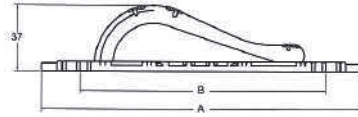

Code No.	Size		Material	Finish
	A	B		
D1722	156	128	Zinc Alloy	A/B, A/C

U/Price: 50.00

VECO[®]
ORIGINAL HARDWARES

DOOR HARDWARE

Pull Handle

LHS11-137 P/B

LHS11-137 S/N

U/Price: 53.00