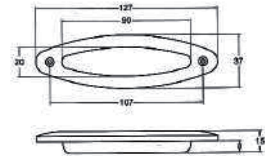

Code No.	Size				Material	Finish
	A	B	C	D		
PHB9A	300	170	50	20	Brass	S/N, A/B
PHB9A	650	400	62	25	Brass	S/N

Zinc Alloy Bolt

WL26 A/B

WL26 A/C

A/B & A/C **U/Price: 38.00**

WL24 A/B

WL24 A/C

A/B & A/C **U/Price: 31.00**

Code No.	Size (A)	Material	Finish
WL26	6"	Zinc Alloy	A/B, A/C
WL24	4"	Zinc Alloy	A/B, A/C

Sliding Door Handle

CDL127 S/S

U/Price: 59.00

Code No.	Size	Material	Finish
CDL127	127mm x 37mm	Steel Stainless Steel SUS 304 Brass	A/B, A/C S/S P/B

CDL127 P/B CDL127 A/B CDL127 A/C

CDH115 P/B

CDH115 A/B

CDH115 A/C

Code No.	Size	Material	Finish
CDH115	155mm x 43mm	Steel Brass	A/B, A/C P/B

**Pre-Order with MOQ required for P/B Finish

U/Price: 59.00

Stainless Steel Bolt