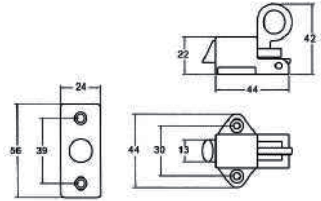

U/Price: 43.00

Code No.	Size	Material	Finish
WLS42	-	Zinc Alloy	A/B, A/C