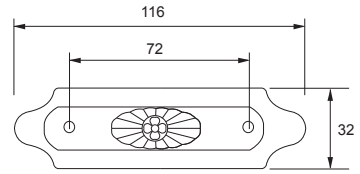

Code No.	Size A B	Material	Finish
LHS11-137	179 137	Zinc Alloy	S/N, P/B

PHB5W S/N

PHB5W A/B

PHB5W A/C

PHB5W G/B

U/Price: 50.00

Code No.	Size A B C D	Material	Finish
PHB5W	120 102 38 13	Zinc Alloy	S/N, A/B, A/C, G/B

Pull Handle

U/Price: 38.00

Code No.	Size A B	Material	Finish
D3322	137 126	Zinc Alloy	S/N, A/B, A/C

U/Price: 38.00

Code No.	Size	Material	Finish
CHR13	-	Zinc Alloy	S/N, P/B, A/C

Pull Handle

PHB9A

PHB9A 300 **U/Price: 723.00 / 2PC** PHB9A 650 **U/Price: 2665.00 / 2PC**

Code No.	Size				Material	Finish
	A	B	C	D		
PHB9A	300	170	50	20	Brass	S/N, A/B
PHB9A	650	400	62	25	Brass	S/N

Zinc Alloy Bolt

WL26 A/B

WL26 A/C

A/B & A/C **U/Price: 38.00**

WL24 A/B

WL24 A/C

A/B & A/C **U/Price: 31.00**

Code No.	Size (A)	Material	Finish
WL26	6"	Zinc Alloy	A/B, A/C
WL24	4"	Zinc Alloy	A/B, A/C

Sliding Door Handle

CDL127 S/S

U/Price: 59.00

Code No.	Size	Material	Finish
CDL127	127mm x 37mm	Steel Stainless Steel SUS 304 Brass	A/B, A/C S/S P/B