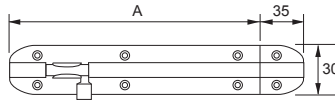

WL32 P/B

U/Price: 29.00

Code No.	Size	Material	Finish
WL32	2"	Stainless Steel SUS 304	P/B

WL36 A/C

U/Price: 47.00

Code No.	Size (A)	Material	Finish
WL36	6"	Stainless Steel SUS 304	A/C

Fanlight Catch

WLS42 A/B