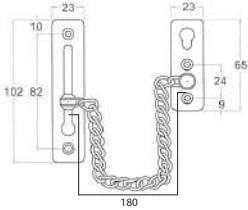

VC2 - VC8 DOOR HARDWARE

VC9 WINDOW HARDWARE

VC10 MERCHANDISE STAND

Stainless Steel Door Chain

U/Price: 59.00

Code No.	Size	Material	Finish
CS1000	-	Stainless Steel SUS 304 with Stainless Steel Chain	P/B, A/B, A/C

Fastening Latch

Code No.	Size					Material	Finish
	A	B	C	D	E		
CBL100	100	25	70	52	21	Stainless Steel SUS 304	S/S

Drawer Pull Handle

CP50 S/N

Code No.	Size			Material	Finish
	A	B	C		
CP50	38	51	10	Zinc Alloy	S/N, P/B, A/B, A/C