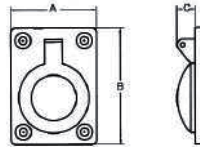

Drawer Pull Handle

Code No.	Size			Material	Finish
	A	B	C		
CP50	38	51	10	Zinc Alloy	S/N, P/B, A/B, A/C

U/Price: 38.00

CP50 P/B

**Pre-Order with MOQ required for S/N & A/B Finish

Pull Handle

Code No.	Size		Material	Finish
	A	B		
D1722	156	128	Zinc Alloy	A/B, A/C

U/Price: 50.00