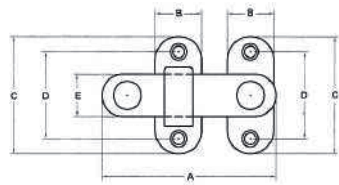

VC2 - VC8 DOOR HARDWARE

VC9 WINDOW HARDWARE

VC10 MERCHANDISE STAND

Stainless Steel Door Chain

U/Price: 59.00

Code No.	Size	Material	Finish
CS1000	-	Stainless Steel SUS 304 with Stainless Steel Chain	P/B, A/B, A/C

Fastening Latch

Code No.	Size					Material	Finish
	A	B	C	D	E		
CBL100	100	25	70	52	21	Stainless Steel SUS 304	S/S

Drawer Pull Handle

CP50 S/N

Code No.	Size			Material	Finish
	A	B	C		
CP50	38	51	10	Zinc Alloy	S/N, P/B, A/B, A/C