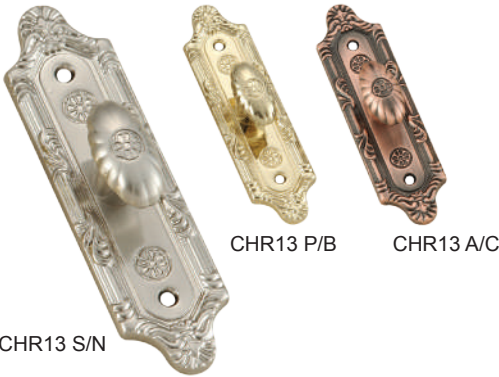

Code No.	Size		Material	Finish
	A	B		
D1722	156	128	Zinc Alloy	A/B, A/C

U/Price: 50.00

VECO[®]
ORIGINAL HARDWARES

DOOR HARDWARE

Pull Handle

LHS11-137 P/B

LHS11-137 S/N

U/Price: 53.00

Code No.	Size A B	Material	Finish
LHS11-137	179 137	Zinc Alloy	S/N, P/B

PHB5W S/N

PHB5W A/B

PHB5W A/C

PHB5W G/B

U/Price: 50.00

Code No.	Size A B C D	Material	Finish
PHB5W	120 102 38 13	Zinc Alloy	S/N, A/B, A/C, G/B

Pull Handle

U/Price: 38.00

Code No.	Size A B	Material	Finish
D3322	137 126	Zinc Alloy	S/N, A/B, A/C

U/Price: 38.00

Code No.	Size	Material	Finish
CHR13	-	Zinc Alloy	S/N, P/B, A/C

Pull Handle

PHB9A

PHB9A 300 **U/Price: 723.00 / 2PC** PHB9A 650 **U/Price: 2665.00 / 2PC**

Code No.	Size (A)	Material	Finish
WL26	6"	Zinc Alloy	A/B, A/C
WL24	4"	Zinc Alloy	A/B, A/C

Sliding Door Handle

CDL127 S/S

U/Price: 59.00

Code No.	Size	Material	Finish
CDL127	127mm x 37mm	Steel Stainless Steel SUS 304 Brass	A/B, A/C S/S P/B