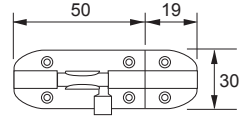

Code No.	Size (A)	Material	Finish
WL26	6"	Zinc Alloy	A/B, A/C
WL24	4"	Zinc Alloy	A/B, A/C

Sliding Door Handle

CDL127 S/S

U/Price: 59.00

Code No.	Size	Material	Finish
CDL127	127mm x 37mm	Steel Stainless Steel SUS 304 Brass	A/B, A/C S/S P/B

CDL127 P/B CDL127 A/B CDL127 A/C

CDH115 P/B

CDH115 A/B

CDH115 A/C

Code No.	Size	Material	Finish
CDH115	155mm x 43mm	Steel Brass	A/B, A/C P/B

**Pre-Order with MOQ required for P/B Finish

U/Price: 59.00

Stainless Steel Bolt