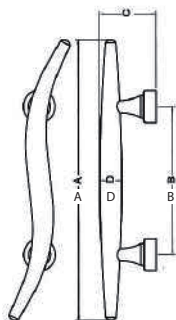

Code No.	Size A B	Material	Finish
LHS11-137	179 137	Zinc Alloy	S/N, P/B

PHB5W S/N

PHB5W A/B

PHB5W A/C

PHB5W G/B

U/Price: 50.00

Code No.	Size A B C D	Material	Finish
PHB5W	120 102 38 13	Zinc Alloy	S/N, A/B, A/C, G/B

Pull Handle

U/Price: 38.00

Code No.	Size A B	Material	Finish
D3322	137 126	Zinc Alloy	S/N, A/B, A/C

U/Price: 38.00

Code No.	Size	Material	Finish
CHR13	-	Zinc Alloy	S/N, P/B, A/C

Pull Handle

PHB9A

PHB9A 300 **U/Price: 723.00 / 2PC** PHB9A 650 **U/Price: 2665.00 / 2PC**

Code No.	Size				Material	Finish
	A	B	C	D		
PHB9A	300	170	50	20	Brass	S/N, A/B
PHB9A	650	400	62	25	Brass	S/N

Zinc Alloy Bolt

WL26 A/B

WL26 A/C

A/B & A/C **U/Price: 38.00**

WL24 A/B

WL24 A/C

A/B & A/C **U/Price: 31.00**

Code No.	Size (A)	Material	Finish
WL26	6"	Zinc Alloy	A/B, A/C
WL24	4"	Zinc Alloy	A/B, A/C

Sliding Door Handle

CDL127 S/S

U/Price: 59.00

Code No.	Size	Material	Finish
CDL127	127mm x 37mm	Steel Stainless Steel SUS 304 Brass	A/B, A/C S/S P/B