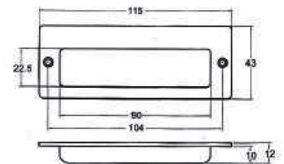

Code No.	Size				Material	Finish
	A	B	C	D		
PHB9A	300	170	50	20	Brass	S/N, A/B
PHB9A	650	400	62	25	Brass	S/N

Zinc Alloy Bolt

WL26 A/B

WL26 A/C

A/B & A/C **U/Price: 38.00**

WL24 A/B

WL24 A/C

A/B & A/C **U/Price: 31.00**

Code No.	Size (A)	Material	Finish
WL26	6"	Zinc Alloy	A/B, A/C
WL24	4"	Zinc Alloy	A/B, A/C

Sliding Door Handle

CDL127 S/S

U/Price: 59.00

Code No.	Size	Material	Finish
CDL127	127mm x 37mm	Steel Stainless Steel SUS 304 Brass	A/B, A/C S/S P/B

CDL127 P/B CDL127 A/B CDL127 A/C

CDH115 P/B

CDH115 A/B

CDH115 A/C

Code No.	Size	Material	Finish
CDH115	155mm x 43mm	Steel Brass	A/B, A/C P/B

**Pre-Order with MOQ required for P/B Finish

U/Price: 59.00

Stainless Steel Bolt

WL32 P/B

U/Price: 29.00

Code No.	Size	Material	Finish
WL32	2"	Stainless Steel SUS 304	P/B

WL36 A/C

U/Price: 47.00

Code No.	Size (A)	Material	Finish
WL36	6"	Stainless Steel SUS 304	A/C

Fanlight Catch

WLS42 A/B