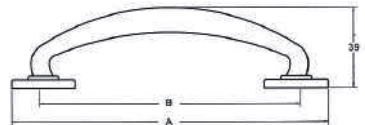

Fastening Latch

Code No.	Size					Material	Finish
	A	B	C	D	E		
CBL100	100	25	70	52	21	Stainless Steel SUS 304	S/S

Drawer Pull Handle

CP50 S/N

Code No.	Size			Material	Finish
	A	B	C		
CP50	38	51	10	Zinc Alloy	S/N, P/B, A/B, A/C

Code No.	Size		Material	Finish
	A	B		
D1722	156	128	Zinc Alloy	A/B, A/C

U/Price: 50.00

VECO[®]
ORIGINAL HARDWARES

DOOR HARDWARE

Pull Handle

LHS11-137 P/B

LHS11-137 S/N

U/Price: 53.00