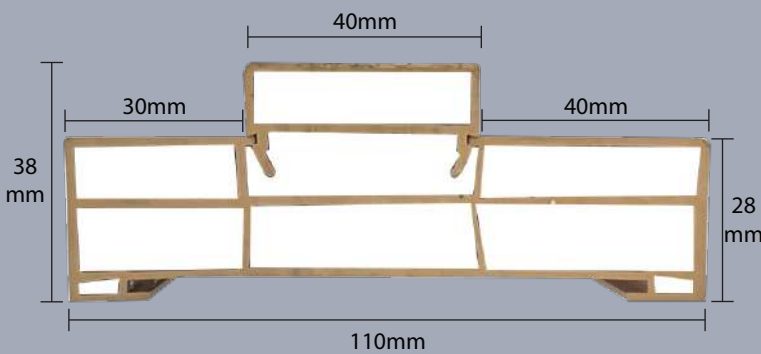

QH DOOR FRAME

Specification

Overall Size: 915mm x 2130mm (36" x 84")

Colour

Plain without UV Curing