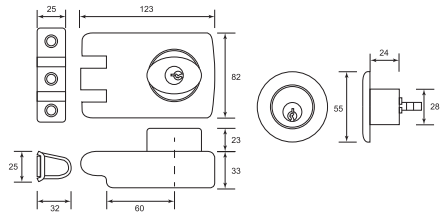

#### FEATURES & ADVANTAGES

- Suitable for door thickness 30mm - 45mm.
- Universal strike for easy installation.
- Concealed fixings to enhance security.
- Double restricted keyway side pin cylinder deadlock.
- Able to link with Saflink Safety System for higher security.