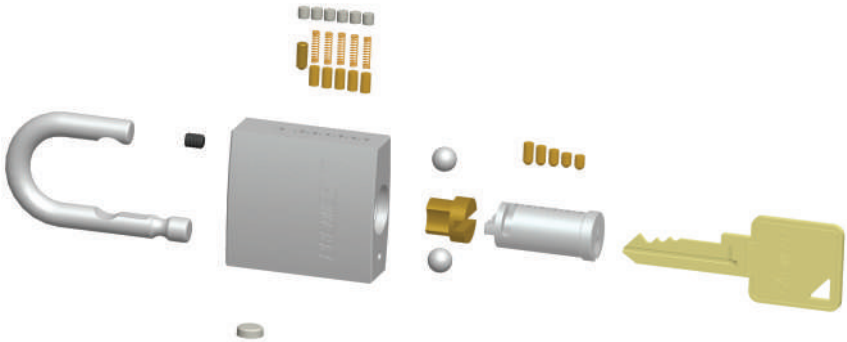

## Features & Advantages

- Restricted keyway cylinders to prevent unauthorized duplication of keys, which can only be obtained / copied by the authorized locksmiths.
- Enhance Saf-link Safety System for higher security protection.
- Better management of the access control and convenient to property owners or building administrators.
- High precision cylinder caters for complex master key system.
- Applicable to use for broad range of products.
- Construction key hole available to override missing keys or when contractor hand over the existing keys to property owner after construction is completed.
- Side pin for extra security is available upon request (For complex master key system).
- Various size available of Euro Profile Cylinders for different range of doors.

### Internal Component