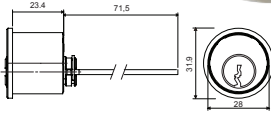

Rim Lock Cylinder

U/Price: 350.00

XT-RIM S/N

U/Price: 338.00