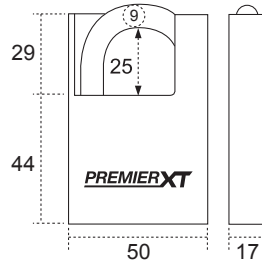

BRASS PADLOCK

PREMIERXT
PATENTED KEYWAY

XT950 Series

XT-950CS

PACKAGING

XT960 Series

XT-960

PACKAGING