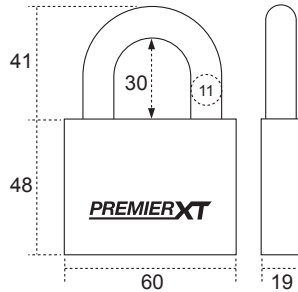

BRASS PADLOCK

PREMIERXT
PATENTED KEYWAY

XT950 Series

XT-950CS

PACKAGING

XT960 Series

XT-960

PACKAGING