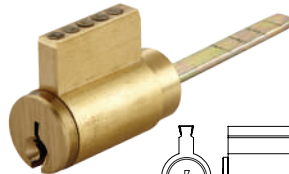

Deadbolt Cylinder

XT-SCH P/B