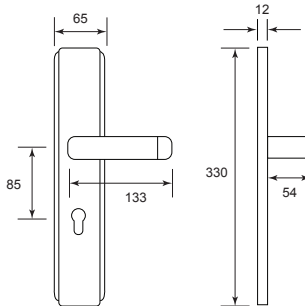

Stainless Steel Lever Handle On Plate NEW

NVS-A514-SS

U/Price: 330.00

ADVANTAGES

Concealed screws for exposed trim plate offer clean look

NVS-A1238-SS

U/Price: 330.00

Reversible lever handle for easy operation

NVS-A1338-SS

U/Price: 330.00

NVS-A1338-MB

U/Price: 360.00

Genuine SUS 304 material to resist corrosion

Wider plate - suitable for replacement market and new door

* The above price are included 60mm x 85mm mortise lock and 70mm single profile cylinder