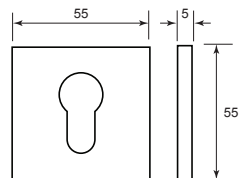

Mortise

U/Price: 78.00

U/Price: 85.00

Silent Latch provides noiseless effect when latching the door

U/Price: 85.00

U/Price: 85.00

Accessories Ultra Slim 5 NEW

U/Price: 40.00

Per Pair

U/Price: 40.00

Per Pair

U/Price: 40.00

Per Pair

U/Price: 40.00

Per Pair