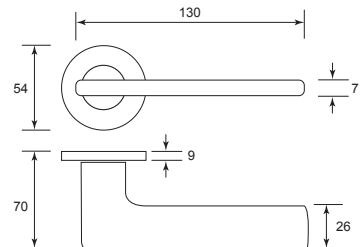

DESIGNER LEVER HANDLE

Alexandra Series NEW

NVS816-ALEX-BLK

U/Price: 288.00

NVS816-ALEX-SN

U/Price: 288.00

Gisborne Series NEW

NVS139-GIS-BLK

U/Price: 160.00

NVS139-GIS-SN

U/Price: 160.00