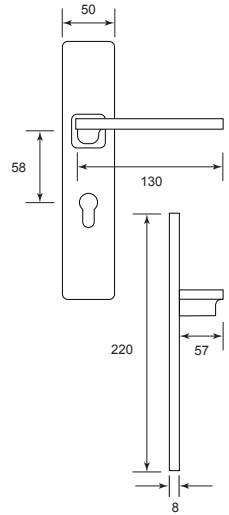

Melbourne Series

Perth Series

* The above price are included mortise lock 50mm x 58mm and 60mm single profile cylinder

DESIGNER LEVER HANDLE

Gold Coast Series NEW

* The above price are included mortise lock 50mm x 58mm and 60mm single profile cylinder

Advantages

Solid lever handle for superior strength

Double layer lever handle on plate for new door & replacement market for 50mm x 58mm mortise.

Concealed screws for both side offer clean look

Wide selection of matching series to create a perfect look for your home

Privacy Series - Melbourne & Perth

SPECIFICATIONS:

- Door Thickness : 1 $\frac{3}{8}$ " to 1 $\frac{3}{4}$ " (35mm - 45mm)
- Backset : 2 $\frac{3}{8}$ " (60mm)

Internal Trim Plate

NVS168-MEL-SBN

U/Price: 190.00