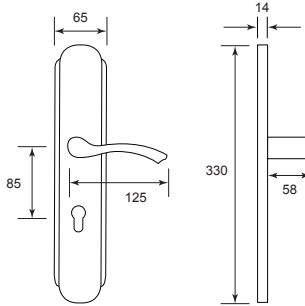

Advantages

Solid lever handle for superior strength

Double layer lever handle on plate for new door & replacement market for 50mm x 58mm mortise.

Concealed screws for both side offer clean look

Wide selection of matching series to create a perfect look for your home

Privacy Series - Melbourne & Perth

SPECIFICATIONS:

- Door Thickness : 1 $\frac{3}{8}$ " to 1 $\frac{3}{4}$ " (35mm - 45mm)
- Backset : 2 $\frac{3}{8}$ " (60mm)

Internal Trim Plate

NVS168-MEL-SBN

U/Price: 190.00

Stainless Steel Lever Handle On Plate NEW

NVS-A514-SS

U/Price: 330.00

ADVANTAGES

Concealed screws for exposed trim plate offer clean look

NVS-A1238-SS

U/Price: 330.00

Reversible lever handle for easy operation

NVS-A1338-SS

U/Price: 330.00

NVS-A1338-MB

U/Price: 360.00

Genuine SUS 304 material to resist corrosion

Wider plate - suitable for replacement market and new door

* The above price are included 60mm x 85mm mortise lock and 70mm single profile cylinder