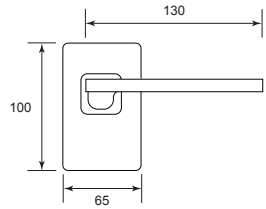

DESIGNER LEVER HANDLE

Privacy Series - Gold Coast

U/Price: 190.00

U/Price: 190.00

Advantages

First grade zinc alloy solid handle provides fine finishing and excellent strength.

Concealed mounting screws for both side offer clean upgraded appearance.

Panic function for emergency exit.

Well designed system to eliminate lever sagging.