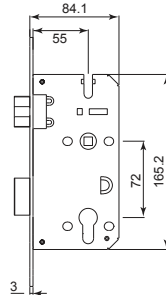

U/Price: 85.00

NVS-ML5572-SS