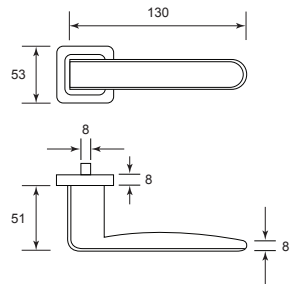

DESIGNER LEVER HANDLE

Queensland Series