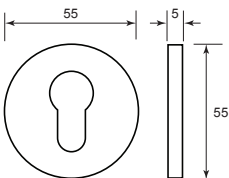

Mortise

U/Price: 78.00

U/Price: 85.00

Silent Latch provides noiseless effect when latching the door

U/Price: 85.00

U/Price: 85.00

Accessories Ultra Slim 5 NEW

U/Price: 40.00

Per Pair

U/Price: 40.00

Per Pair

U/Price: 40.00

Per Pair

U/Price: 40.00

Per Pair