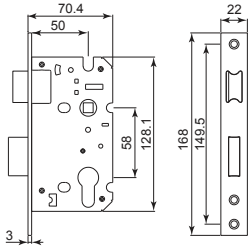

U/Price: 78.00

NVS-ML6085