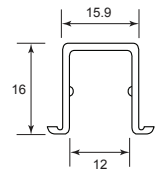

- Length: 2 metre

NVS-SMDC-2M

U/Price: 150.00

Down Rail

- Length: 3 metre

NVS-DR-YLM-77

U/Price: 20.00

Mortise