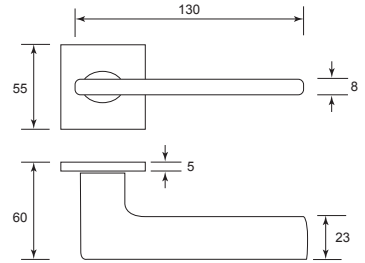

NVS308R-WELL-BLK

U/Price: 288.00