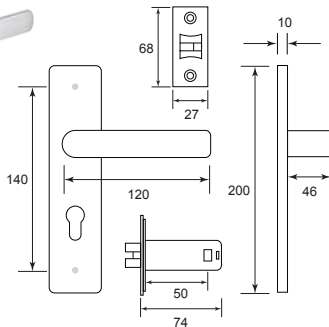

Stainless Steel Lever Handle On Plate NEW

NVS-A514-SS

U/Price: 330.00

ADVANTAGES

Concealed screws for exposed trim plate offer clean look

NVS-A1238-SS

U/Price: 330.00

Reversible lever handle for easy operation

Stainless Steel Lever Handle On Plate NEW

NVS-B514-SS
U/Price: 160.00

ADVANTAGES

Concealed screws for exposed trim plate offer clean look

NVS-B1210-SS
U/Price: 160.00

Reversible lever handle for easy operation

NVS-B310-MB
U/Price: 178.00

NVS-B310-SS
U/Price: 160.00

Genuine SUS 304 material to resist corrosion

Lever handle on plate operates with latch for easy installation

* The above locks come with 50mm bascket latch. 30mm, 45mm, 60mm, 70mm, 90mm are also available.

Privacy Series

SPECIFICATIONS:

- Door Thickness : 1 3/8" to 2" (35mm - 51mm)
- Backset : 2 3/8" (60mm)

NVS-988-SIL

U/Price: 238.00

NVS-988-BLK

U/Price: 238.00

ADVANTAGES