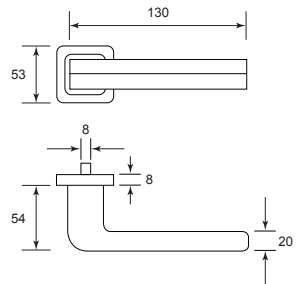

DESIGNER LEVER HANDLE

Sydney Series

U/Price: 280.00

U/Price: 280.00

U/Price: 190.00

U/Price: 190.00