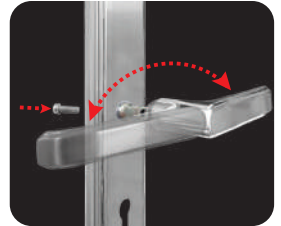

Stainless Steel Lever Handle On Plate NEW

NVS-A514-SS

U/Price: 330.00

ADVANTAGES

Concealed screws for exposed trim plate offer clean look

NVS-A1238-SS

U/Price: 330.00

Reversible lever handle for easy operation

Stainless Steel Lever Handle On Plate NEW

NVS-B514-SS
U/Price: 160.00

ADVANTAGES

Concealed screws for exposed trim plate offer clean look

NVS-B1210-SS
U/Price: 160.00

Reversible lever handle for easy operation

NVS-B310-MB
U/Price: 178.00

NVS-B310-SS
U/Price: 160.00

Genuine SUS 304 material to resist corrosion

Lever handle on plate operates with latch for easy installation

* The above locks come with 50mm bascket latch. 30mm, 45mm, 60mm, 70mm, 90mm are also available.