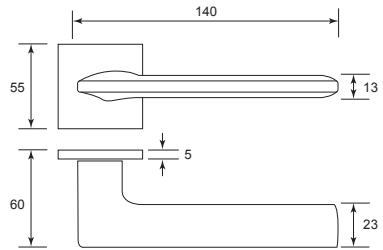

NVS318R-AUCK-BLK

U/Price: 288.00