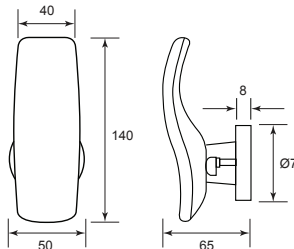

Privacy Series

SPECIFICATIONS:

- Door Thickness : 1 3/8" to 2" (35mm - 51mm)
- Backset : 2 3/8" (60mm)

NVS-988-SIL

U/Price: 238.00

NVS-988-BLK

U/Price: 238.00

ADVANTAGES

Privacy Series

SPECIFICATIONS:

- Door Thickness : 1½" to 2" (35mm - 51mm)
- Backset : 2½" (60mm)

ADVANTAGES

NVS-1018-BLK

U/Price: 268.00

NVS-1019-BLK

U/Price: 268.00

New concept of human engineering design push pull slim handle offer gripping comfort

Concealed fixing screws give clean appearance

NVS-1018-SN

U/Price: 268.00

NVS-1019-SN

U/Price: 268.00

Unique rotating latch provides easiest & comfortable way to open a door

Panic function for emergency exit.

SLIDING DOOR GEAR

Sliding Door Track - Double Soft Close NEW

Specification:

- For 1 & 2 Sliding Wooden Doors
- Height Adjustable
- Max. Door Weight: 80kg per door
- Min. Door Thickness: 30mm
- Min. Door Width: 600mm