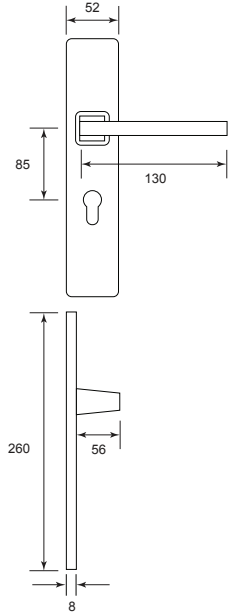

Mackay Series

U/Price: 280.00

U/Price: 280.00

U/Price: 190.00

U/Price: 190.00