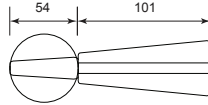

NVS288-AUG-BK/RG

U/Price: 320.00