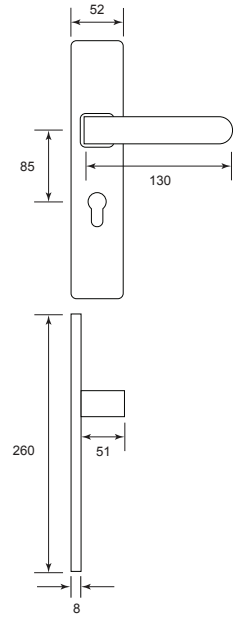

NVS158-QUE-SBN
U/Price: 280.00