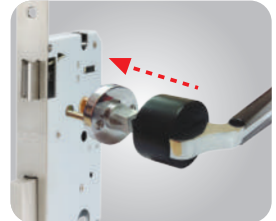

Bolt through screws provide greater strength and durability.