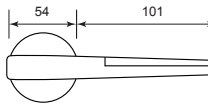

NVS288-BUN-BK/RG

U/Price: 320.00