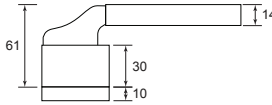

Gisborne Series NEW

NVS139-GIS-BLK

U/Price: 160.00

NVS139-GIS-SN

U/Price: 160.00

Augusta Series

NVS288-AUG-BK/PC

U/Price: 320.00