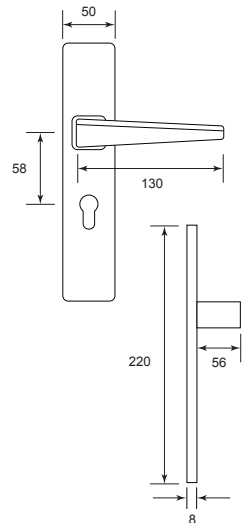

Melbourne Series

Perth Series

* The above price are included mortise lock 50mm x 58mm and 60mm single profile cylinder

DESIGNER LEVER HANDLE

Gold Coast Series NEW

* The above price are included mortise lock 50mm x 58mm and 60mm single profile cylinder

Advantages

Solid lever handle for superior strength

Double layer lever handle on plate for new door & replacement market for 50mm x 58mm mortise.

Concealed screws for both side offer clean look

Wide selection of matching series to create a perfect look for your home

Privacy Series - Melbourne & Perth

SPECIFICATIONS:

- Door Thickness : 1 $\frac{3}{8}$ " to 1 $\frac{3}{4}$ " (35mm - 45mm)
- Backset : 2 $\frac{3}{8}$ " (60mm)

Internal Trim Plate

NVS168-MEL-SBN

U/Price: 190.00