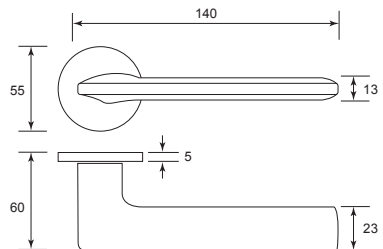

ULTRA SLIM 5 LEVER HANDLE

Auckland Series **Ultra Slim 5** **NEW**

U/Price: 288.00

U/Price: 288.00

U/Price: 288.00

U/Price: 288.00