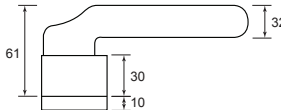

NVS288-AUG-BK/RG

U/Price: 320.00

Bunbury Series

NVS288-BUN-BK/PC

U/Price: 320.00

NVS288-BUN-BK/RG

U/Price: 320.00

ADVANTAGES