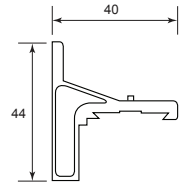

Optional:

End Track Cover

NVS-ETC

U/Price: 18.00

Side Mounting Hanger

NVS-SMH

U/Price: 15.00

Side Mounting Decoration Cover