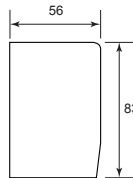

SLIDING DOOR GEAR

Sliding Door Track - Double Soft Close NEW

Specification:

- For 1 & 2 Sliding Wooden Doors
- Height Adjustable
- Max. Door Weight: 80kg per door
- Min. Door Thickness: 30mm
- Min. Door Width: 600mm

NVS-ST-2M

U/Price: 150.00

NVS-ST-3M

U/Price: 225.00

Buffering Roller
NVS-RO-M80-V2

U/Price: 280.00

Floor Guide

Stir Button

Optional:

End Track Cover

NVS-ETC

U/Price: 18.00

Side Mounting Hanger

NVS-SMH

U/Price: 15.00

Side Mounting Decoration Cover

- Length: 2 metre

NVS-SMDC-2M

U/Price: 150.00

Down Rail

- Length: 3 metre

NVS-DR-YLM-77

U/Price: 20.00