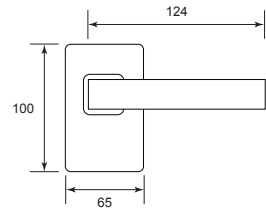

NVS168-MEL-SN