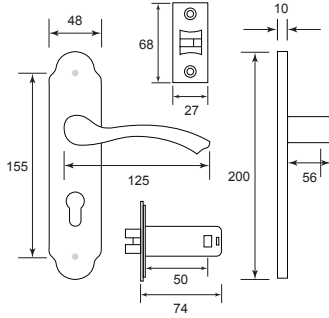

Stainless Steel Lever Handle On Plate NEW

NVS-A514-SS

U/Price: 330.00

ADVANTAGES

Concealed screws for exposed trim plate offer clean look

NVS-A1238-SS

U/Price: 330.00

Reversible lever handle for easy operation

NVS-A1338-SS

U/Price: 330.00

NVS-A1338-MB

U/Price: 360.00

Genuine SUS 304 material to resist corrosion

Wider plate - suitable for replacement market and new door

* The above price are included 60mm x 85mm mortise lock and 70mm single profile cylinder

Stainless Steel Lever Handle On Plate NEW

NVS-B514-SS
U/Price: 160.00

ADVANTAGES

Concealed screws for exposed trim plate offer clean look

NVS-B1210-SS
U/Price: 160.00

Reversible lever handle for easy operation

Privacy Series

SPECIFICATIONS:

- Door Thickness : 1 3/8" to 2" (35mm - 51mm)
- Backset : 2 3/8" (60mm)

NVS-988-SIL

U/Price: 238.00

NVS-988-BLK

U/Price: 238.00

ADVANTAGES