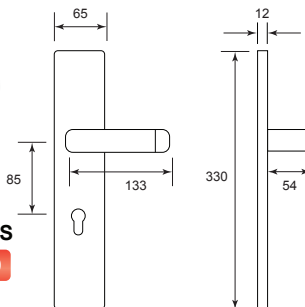

Stainless Steel Lever Handle On Plate NEW

NVS-A514-SS

U/Price: 330.00

ADVANTAGES

Concealed screws for exposed trim plate offer clean look

NVS-A1238-SS

U/Price: 330.00

Reversible lever handle for easy operation

NVS-A1338-SS

U/Price: 330.00

NVS-A1338-MB

U/Price: 360.00

Genuine SUS 304 material to resist corrosion

Wider plate - suitable for replacement market and new door

* The above price are included 60mm x 85mm mortise lock and 70mm single profile cylinder

Stainless Steel Lever Handle On Plate NEW

NVS-B514-SS
U/Price: 160.00

ADVANTAGES

Concealed screws for exposed trim plate offer clean look

NVS-B1210-SS
U/Price: 160.00

Reversible lever handle for easy operation