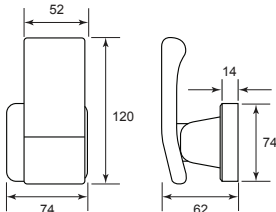

NVS-B310-MB
U/Price: 178.00

NVS-B310-SS
U/Price: 160.00

Genuine SUS 304 material to resist corrosion

Lever handle on plate operates with latch for easy installation

* The above locks come with 50mm bascket latch. 30mm, 45mm, 60mm, 70mm, 90mm are also available.

Privacy Series

SPECIFICATIONS:

- Door Thickness : 1 3/8" to 2" (35mm - 51mm)
- Backset : 2 3/8" (60mm)

NVS-988-SIL

U/Price: 238.00

NVS-988-BLK

U/Price: 238.00

ADVANTAGES

Privacy Series

SPECIFICATIONS:

- Door Thickness : 1½" to 2" (35mm - 51mm)
- Backset : 2½" (60mm)

ADVANTAGES

NVS-1018-BLK

U/Price: 268.00

NVS-1019-BLK

U/Price: 268.00