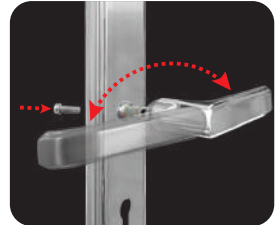

New concepts of concealed base model gives elegant and decorative upgrade.

Bolt through screws provide greater strength and durability.

Solid metal construction lever handle for superior strength.

Human Engineering designs to inspire gripping comfort.

Stainless Steel Lever Handle On Plate NEW

NVS-A514-SS

U/Price: 330.00

ADVANTAGES

Concealed screws for exposed trim plate offer clean look

NVS-A1238-SS

U/Price: 330.00

Reversible lever handle for easy operation

NVS-A1338-SS

U/Price: 330.00

NVS-A1338-MB

U/Price: 360.00

Genuine SUS 304 material to resist corrosion

Wider plate - suitable for replacement market and new door

* The above price are included 60mm x 85mm mortise lock and 70mm single profile cylinder

Stainless Steel Lever Handle On Plate NEW

NVS-B514-SS
U/Price: 160.00

ADVANTAGES

Concealed screws for exposed trim plate offer clean look

NVS-B1210-SS
U/Price: 160.00

Reversible lever handle for easy operation