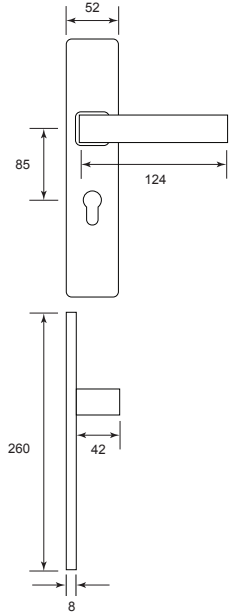

Melbourne Series