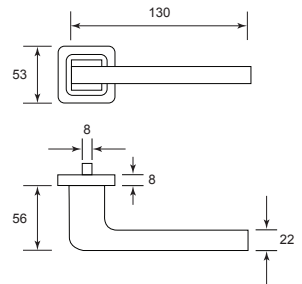

Mackay Series

U/Price: 280.00

U/Price: 280.00

U/Price: 190.00

U/Price: 190.00