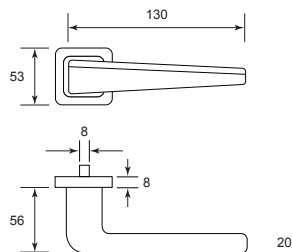

DESIGNER LEVER HANDLE

Perth Series

NVS158-PER-SN

U/Price: 280.00

NVS158-PER-SBN

U/Price: 280.00

NVS388-PER-SN

U/Price: 190.00

NVS388-PER-SBN

U/Price: 190.00