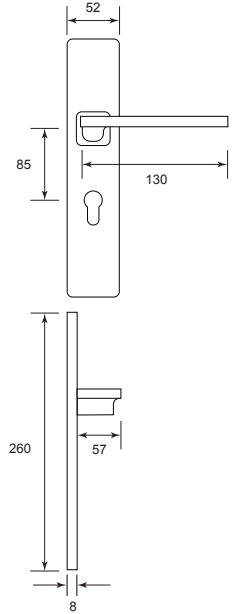

Gold Coast Series

U/Price: 280.00

U/Price: 280.00

U/Price: 190.00

U/Price: 190.00