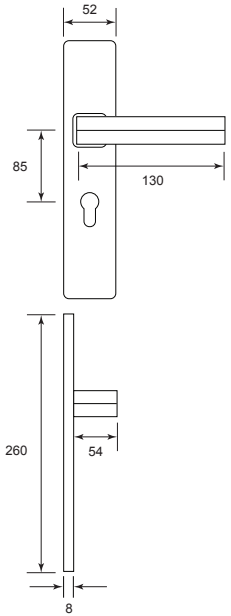

DESIGNER LEVER HANDLE

Sydney Series

U/Price: 280.00

U/Price: 280.00

U/Price: 190.00

U/Price: 190.00