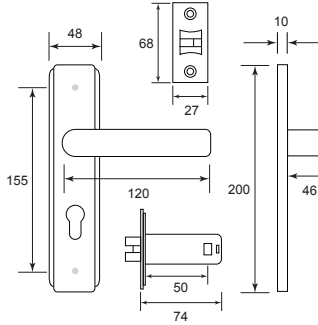

NVS-A1338-SS

U/Price: 330.00

NVS-A1338-MB

U/Price: 360.00

Genuine SUS 304 material to resist corrosion

Wider plate - suitable for replacement market and new door

* The above price are included 60mm x 85mm mortise lock and 70mm single profile cylinder

Stainless Steel Lever Handle On Plate NEW

NVS-B514-SS
U/Price: 160.00

ADVANTAGES

Concealed screws for exposed trim plate offer clean look

NVS-B1210-SS
U/Price: 160.00

Reversible lever handle for easy operation

NVS-B310-MB
U/Price: 178.00

NVS-B310-SS
U/Price: 160.00

Genuine SUS 304 material to resist corrosion

Lever handle on plate operates with latch for easy installation

* The above locks come with 50mm bascket latch. 30mm, 45mm, 60mm, 70mm, 90mm are also available.

Privacy Series

SPECIFICATIONS:

- Door Thickness : 1 3/8" to 2" (35mm - 51mm)
- Backset : 2 3/8" (60mm)

NVS-988-SIL

U/Price: 238.00

NVS-988-BLK

U/Price: 238.00

ADVANTAGES