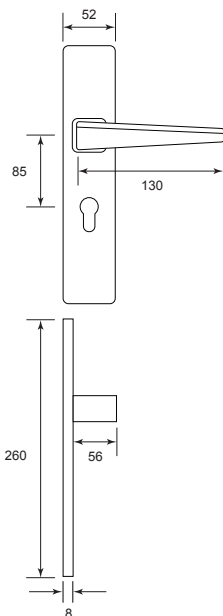

DESIGNER LEVER HANDLE

Perth Series

NVS158-PER-SN

U/Price: 280.00

NVS158-PER-SBN

U/Price: 280.00

NVS388-PER-SN

U/Price: 190.00

NVS388-PER-SBN

U/Price: 190.00