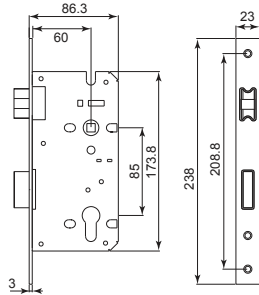

U/Price: 85.00