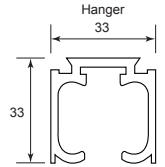

Sliding Door Track - Double Soft Close NEW

Specification:

- For 1 & 2 Sliding Wooden Doors
- Height Adjustable
- Max. Door Weight: 80kg per door
- Min. Door Thickness: 30mm
- Min. Door Width: 600mm

NVS-ST-2M

U/Price: 150.00

NVS-ST-3M

U/Price: 225.00

Buffering Roller
NVS-RO-M80-V2

U/Price: 280.00

Floor Guide

Stir Button