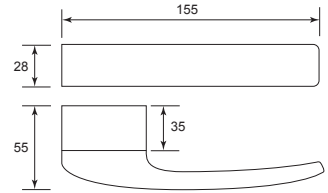

NVS308R-WELL-SN

U/Price: 288.00

DESIGNER LEVER HANDLE

Alexandra Series NEW

NVS816-ALEX-BLK

U/Price: 288.00

NVS816-ALEX-SN

U/Price: 288.00