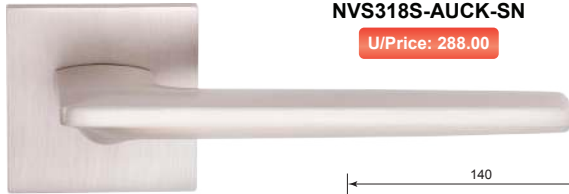

NVS168-GOL-SBN

U/Price: 190.00

NVS168-GOL-SN

U/Price: 190.00

Advantages

First grade zinc alloy solid handle provides fine finishing and excellent strength.

Concealed mounting screws for both side offer clean upgraded appearance.

Panic function for emergency exit.

Well designed system to eliminate lever sagging.

ADVANTAGES

Ultra Slim **5**

Ultra slim trim plate offer timeless beauty which demands by designers market.

ULTRA SLIM 5 LEVER HANDLE

Auckland Series **Ultra Slim 5** **NEW**

NVS318S-AUCK-BLK

U/Price: 288.00

NVS318S-AUCK-SN

U/Price: 288.00

NVS318R-AUCK-BLK

U/Price: 288.00

NVS318R-AUCK-SN