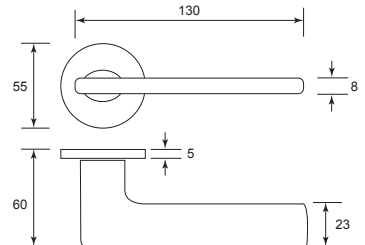

Wellington Series Ultra Slim 5 NEW

NVS308S-WELL-BLK

U/Price: 288.00

NVS308S-WELL-SN

U/Price: 288.00

U/Price: 288.00

U/Price: 288.00