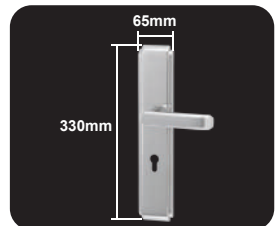

Stainless Steel Lever Handle On Plate NEW

NVS-A514-SS

U/Price: 330.00

ADVANTAGES

Concealed screws for exposed trim plate offer clean look

NVS-A1238-SS

U/Price: 330.00

Reversible lever handle for easy operation

NVS-A1338-SS

U/Price: 330.00

NVS-A1338-MB

U/Price: 360.00

Genuine SUS 304 material to resist corrosion

Wider plate - suitable for replacement market and new door

* The above price are included 60mm x 85mm mortise lock and 70mm single profile cylinder

Stainless Steel Lever Handle On Plate NEW

NVS-B514-SS
U/Price: 160.00

ADVANTAGES

Concealed screws for exposed trim plate offer clean look

NVS-B1210-SS
U/Price: 160.00

Reversible lever handle for easy operation