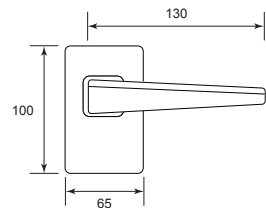

NVS168-PER-SN