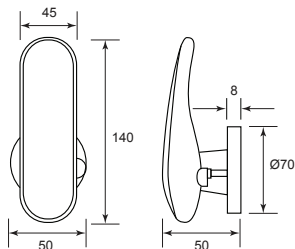

Privacy Series

SPECIFICATIONS:

- Door Thickness : 1 3/8" to 2" (35mm - 51mm)
- Backset : 2 3/8" (60mm)

NVS-988-SIL

U/Price: 238.00

NVS-988-BLK

U/Price: 238.00

ADVANTAGES

Privacy Series

SPECIFICATIONS:

- Door Thickness : 1½" to 2" (35mm - 51mm)
- Backset : 2½" (60mm)

ADVANTAGES

NVS-1018-BLK

U/Price: 268.00

NVS-1019-BLK

U/Price: 268.00

New concept of human engineering design push pull slim handle offer gripping comfort

Concealed fixing screws give clean appearance

NVS-1018-SN

U/Price: 268.00

NVS-1019-SN

U/Price: 268.00

Unique rotating latch provides easiest & comfortable way to open a door

Panic function for emergency exit.

SLIDING DOOR GEAR

Sliding Door Track - Double Soft Close NEW

Specification:

- For 1 & 2 Sliding Wooden Doors
- Height Adjustable
- Max. Door Weight: 80kg per door
- Min. Door Thickness: 30mm
- Min. Door Width: 600mm