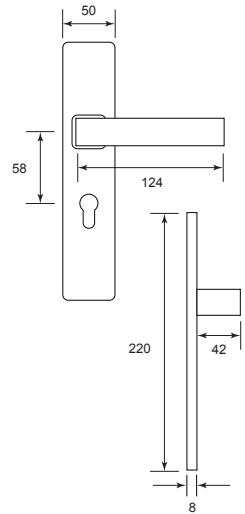

Melbourne Series