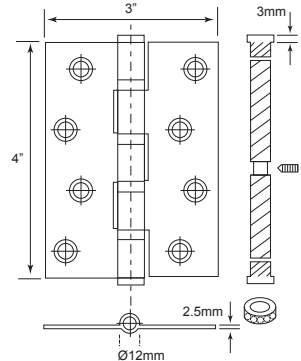

## Stainless Steel Hinge

Security Pin

**NEW**

MHSH2543FT4B-M/B

**U/Price: 55.00**  
Per Pair

**SPECIFICATIONS:**

- For timber door
- Suitable for both left and right hand door
- Material : Stainless Steel SUS 201
- Security pin

Code No.	Height (H)	Width (W)	Thickness (T)
MHSH2543FT4B-M/B	102mm/4"	76mm/3"	2.5mm

Security Pin

**NEW**

MHSH25535FT4B-M/B

**U/Price: 64.00**  
Per Pair

**SPECIFICATIONS:**

- For timber door
- Suitable for both left and right hand door
- Material : Stainless Steel SUS 201
- Security pin

Code No.	Height (H)	Width (W)	Thickness (T)
MHSH25535FT4B-M/B	127mm/5"	89mm/3 1/2"	2.5mm

Security Pin

**NEW**

MHSH3535FT4B-M/B

**U/Price: 92.00**  
Per Pair

**SPECIFICATIONS:**

- For timber door
- Suitable for both left and right hand door
- Material : Stainless Steel SUS 201
- Security pin

Code No.	Height (H)	Width (W)	Thickness (T)
MHSH3535FT4B-M/B	127mm/5"	89mm/3 1/2"	3mm