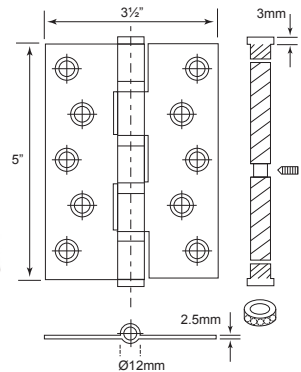

MHSH4325FT4B

U/Price: 35.00  
Per Pair

**SPECIFICATIONS:**

- For timber door
- Suitable for both left and right hand door
- Material : Stainless Steel SUS 201

Code No.	Height (H)	Width (W)	Thickness (T)	Finish
MHSH4325FT4B	102mm/4"	76mm/3"	2.5mm	S/S

Code No.	Height (H)	Width (W)	Thickness (T)
MHSH2543FT4B-M/B	102mm/4"	76mm/3"	2.5mm

Security Pin

**NEW**

MHSH25535FT4B-M/B

**U/Price: 64.00**  
Per Pair

**SPECIFICATIONS:**

- For timber door
- Suitable for both left and right hand door
- Material : Stainless Steel SUS 201
- Security pin

Code No.	Height (H)	Width (W)	Thickness (T)
MHSH25535FT4B-M/B	127mm/5"	89mm/3 1/2"	2.5mm

Security Pin

**NEW**

MHSH3535FT4B-M/B

**U/Price: 92.00**  
Per Pair

**SPECIFICATIONS:**

- For timber door
- Suitable for both left and right hand door
- Material : Stainless Steel SUS 201
- Security pin

Code No.	Height (H)	Width (W)	Thickness (T)
MHSH3535FT4B-M/B	127mm/5"	89mm/3 1/2"	3mm