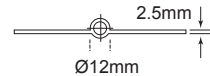

# Stainless Steel Hinge

MHSH4268 S/S

U/Price: 19.00  
Per Pair

**SPECIFICATIONS:**

- For timber door
- Suitable for both left and right hand door
- Material : Stainless Steel SUS 201

Code No.	Height (H)	Width (W)	Thickness (T)
MHSH4268	102mm/4"	70mm/2¾"	2mm

MHSH4325FT4B

U/Price: 35.00  
Per Pair

**SPECIFICATIONS:**

- For timber door
- Suitable for both left and right hand door
- Material : Stainless Steel SUS 201

Code No.	Height (H)	Width (W)	Thickness (T)	Finish
MHSH4325FT4B	102mm/4"	76mm/3"	2.5mm	S/S