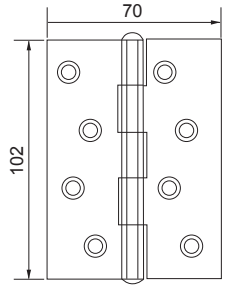

# Stainless Steel Hinge

MHSH4268 S/S

U/Price: 19.00  
Per Pair

**SPECIFICATIONS:**

- For timber door
- Suitable for both left and right hand door
- Material : Stainless Steel SUS 201

Code No.	Height (H)	Width (W)	Thickness (T)
MHSH4268	102mm/4"	70mm/2¾"	2mm

MHSH4325FT4B

U/Price: 35.00  
Per Pair

**SPECIFICATIONS:**

- For timber door
- Suitable for both left and right hand door
- Material : Stainless Steel SUS 201

Code No.	Height (H)	Width (W)	Thickness (T)	Finish
MHSH4325FT4B	102mm/4"	76mm/3"	2.5mm	S/S

Code No.	Height (H)	Width (W)	Thickness (T)
MHSH2543FT4B-M/B	102mm/4"	76mm/3"	2.5mm

Security Pin

**NEW**

MHSH25535FT4B-M/B

**U/Price: 64.00**  
Per Pair

**SPECIFICATIONS:**

- For timber door
- Suitable for both left and right hand door
- Material : Stainless Steel SUS 201
- Security pin

Code No.	Height (H)	Width (W)	Thickness (T)
MHSH25535FT4B-M/B	127mm/5"	89mm/3 1/2"	2.5mm

Security Pin

**NEW**

MHSH3535FT4B-M/B

**U/Price: 92.00**  
Per Pair

**SPECIFICATIONS:**

- For timber door
- Suitable for both left and right hand door
- Material : Stainless Steel SUS 201
- Security pin