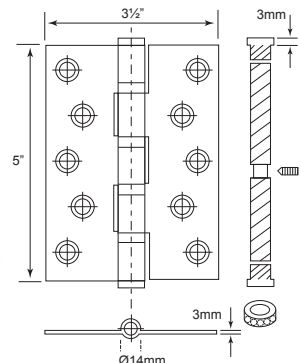

MHSH4325FT4B

U/Price: 35.00  
Per Pair

**SPECIFICATIONS:**

- For timber door
- Suitable for both left and right hand door
- Material : Stainless Steel SUS 201

Code No.	Height (H)	Width (W)	Thickness (T)	Finish
MHSH4325FT4B	102mm/4"	76mm/3"	2.5mm	S/S

Code No.	Height (H)	Width (W)	Thickness (T)
MHSH2543FT4B-M/B	102mm/4"	76mm/3"	2.5mm

Security Pin

**NEW**

MHSH25535FT4B-M/B

**U/Price: 64.00**  
Per Pair

**SPECIFICATIONS:**

- For timber door
- Suitable for both left and right hand door
- Material : Stainless Steel SUS 201
- Security pin

Code No.	Height (H)	Width (W)	Thickness (T)
MHSH25535FT4B-M/B	127mm/5"	89mm/3 1/2"	2.5mm

Security Pin

**NEW**

MHSH3535FT4B-M/B

**U/Price: 92.00**  
Per Pair

**SPECIFICATIONS:**

- For timber door
- Suitable for both left and right hand door
- Material : Stainless Steel SUS 201
- Security pin

Code No.	Height (H)	Width (W)	Thickness (T)
MHSH3535FT4B-M/B	127mm/5"	89mm/3 1/2"	3mm