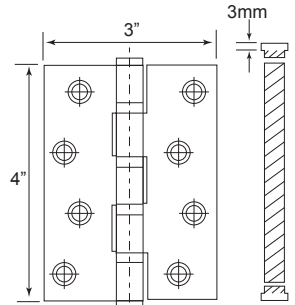

# Stainless Steel Hinge

MHSH4268 S/S

U/Price: 19.00  
Per Pair

**SPECIFICATIONS:**

- For timber door
- Suitable for both left and right hand door
- Material : Stainless Steel SUS 201

Code No.	Height (H)	Width (W)	Thickness (T)
MHSH4268	102mm/4"	70mm/2¾"	2mm

MHSH4325FT4B

U/Price: 35.00  
Per Pair

**SPECIFICATIONS:**

- For timber door
- Suitable for both left and right hand door
- Material : Stainless Steel SUS 201

Code No.	Height (H)	Width (W)	Thickness (T)	Finish
MHSH4325FT4B	102mm/4"	76mm/3"	2.5mm	S/S

Code No.	Height (H)	Width (W)	Thickness (T)
MHSH2543FT4B-M/B	102mm/4"	76mm/3"	2.5mm

Security Pin

**NEW**

MHSH25535FT4B-M/B

**U/Price: 64.00**  
Per Pair

**SPECIFICATIONS:**

- For timber door
- Suitable for both left and right hand door
- Material : Stainless Steel SUS 201
- Security pin

Code No.	Height (H)	Width (W)	Thickness (T)
MHSH25535FT4B-M/B	127mm/5"	89mm/3 1/2"	2.5mm

Security Pin

**NEW**

MHSH3535FT4B-M/B

**U/Price: 92.00**  
Per Pair

**SPECIFICATIONS:**

- For timber door
- Suitable for both left and right hand door
- Material : Stainless Steel SUS 201
- Security pin