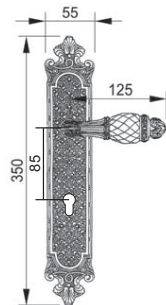

Solid Brass Lever Handle On Plate

3840 ONB
Gold & Nickel
(M.H: 80mm)

U/Price: 2403.00

4640 BO
Gold Plated
(M.H: 85mm)

U/Price: 3309.00

4640 LA
Antique Brass
(M.H: 85mm)

U/Price: 2248.00

Solid Brass Lever Handle On Plate

3860 ONB
Gold & Nickle
(M.H: 70mm)

U/Price: 1156.00

3860 LAM
Matt Antique Brass
(M.H: 70mm)

U/Price: 883.00

3870 ONB
Gold & Nickle
(M.H: 80mm)

U/Price: 1593.00

3870 LAM
Matt Antique Brass
(M.H: 80mm)

U/Price: 1329.00

Solid Brass Lever Handle On Plate

4620 LA
Antique Brass
(M.H: 85mm)

U/Price: 1274.00

3650 LA
Antique Brass
(M.H: 70.3mm)

U/Price: 638.00

2150 LA
Antique Brass
(M.H: 70mm)

U/Price: 638.00

American Mortise Handleset