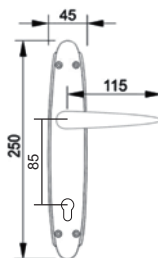

1438 BIM
English Bronze
(M.H: 55.2mm)

U/Price: 728.00

1383 BIM
English Bronze
(M.H: 60mm)

U/Price: 610.00

Solid Brass Lever Handle On Plate

4330 LAM
Matt Antique Brass
(M.H: 60mm)

U/Price: 774.00

1436 LAM
Matt Antique Brass
(M.H: 60mm)

U/Price: 619.00

4550 PB
Polish Brass
(M.H: 70mm)

U/Price: 883.00

Solid Brass Lever Handle On Plate

4995 LA
Antique Brass
(M.H: 55.2mm)

U/Price: 638.00

9280 LA
Antique Brass
(M.H: 60mm)

U/Price: 529.00

9300 LA
Antique Brass
(M.H: 55.2mm)

U/Price: 638.00

Solid Brass Lever Handle On Plate

U/Price: 501.00

A0187 SN
Satin Nickel
(M.H: 65.1mm)

U/Price: 391.00

A0187 PB
Polish Brass
(M.H: 65.1mm)

U/Price: 501.00

A0199 SN
Satin Nickel
(M.H: 60.3mm)

U/Price: 391.00

A0199 PB
Polish Brass
(M.H: 60.3mm)

Solid Brass Door Knocker

U/Price: 12,294.00

2569 BO
Gold Plated

2573 BO
Gold Plated
U/Price: 3305.00

2573 LA
Antique Brass
U/Price: 3305.00