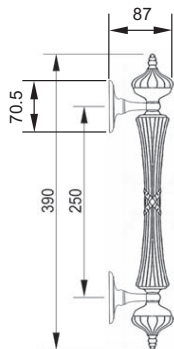

Solid Brass Lever Handle On Plate

2932 LAM
Matt Antique Brass
(M.H: 75mm)

U/Price: 1888.00

3720 LAM
Matt Antique Brass
(M.H: 80mm)

U/Price: 2153.00

3232 LAM
Matt Antique Brass
(M.H: 75mm)

U/Price: 889.00

Solid Brass Euro Profile Cylinder Hole Pull Handle

1601 POX
Antique Silver
(M.H: 80mm)

U/Price: 4892.00

1601 LA
Antique Brass
(M.H: 80mm)

U/Price: 4174.00

3401 POX
Antique Silver
(M.H: 80mm)

U/Price: 4486.00

3401 LA
Antique Brass
(M.H: 80mm)

U/Price: 3691.00

Solid Brass Pull Handle

4483 BO **U/Price: 6700.00**

4487 SN
Satin Nickel

U/Price: 4406.00

4487 LA
Antique Brass

U/Price: 4823.00

4487 BO
Gold Plated

U/Price: 6178.00

Solid Brass Pull Handle

4695 LA
Antique Brass

4695 BO
Gold Plated

4695 SN
Satin Nickel

U/Price: 4633.00

U/Price: 5881.00

U/Price: 4150.00

U/Price: 3860.00