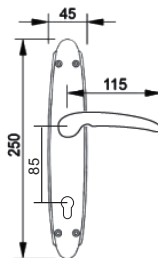

1438 BIM
English Bronze
(M.H: 55.2mm)

U/Price: 728.00

1383 BIM
English Bronze
(M.H: 60mm)

U/Price: 610.00

Solid Brass Lever Handle On Plate

4330 LAM
Matt Antique Brass
(M.H: 60mm)

U/Price: 774.00

1436 LAM
Matt Antique Brass
(M.H: 60mm)

U/Price: 619.00

4550 PB
Polish Brass
(M.H: 70mm)

U/Price: 883.00

Solid Brass Lever Handle On Plate

4995 LA
Antique Brass
(M.H: 55.2mm)

U/Price: 638.00

9280 LA
Antique Brass
(M.H: 60mm)

U/Price: 529.00

9300 LA
Antique Brass
(M.H: 55.2mm)

U/Price: 638.00

Solid Brass Lever Handle On Plate

U/Price: 501.00

A0187 SN
Satin Nickel
(M.H: 65.1mm)

U/Price: 391.00

A0187 PB
Polish Brass
(M.H: 65.1mm)

U/Price: 501.00

A0199 SN
Satin Nickel
(M.H: 60.3mm)

U/Price: 391.00

A0199 PB
Polish Brass
(M.H: 60.3mm)

Solid Brass Door Knocker

U/Price: 12,294.00

2569 BO
Gold Plated

2573 BO
Gold Plated
U/Price: 3305.00

2573 LA
Antique Brass
U/Price: 3305.00