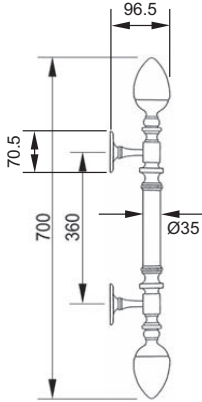

Solid Brass Lever Handle On Plate

3840 ONB
Gold & Nickel
(M.H: 80mm)

U/Price: 2403.00

4640 BO
Gold Plated
(M.H: 85mm)

U/Price: 3309.00

4640 LA
Antique Brass
(M.H: 85mm)

U/Price: 2248.00

Solid Brass Lever Handle On Plate

Solid Brass Lever Handle On Plate

2932 LAM
Matt Antique Brass
(M.H: 75mm)

U/Price: 1888.00

3720 LAM
Matt Antique Brass
(M.H: 80mm)

U/Price: 2153.00

3232 LAM
Matt Antique Brass
(M.H: 75mm)

U/Price: 889.00

Solid Brass Euro Profile Cylinder Hole Pull Handle

1601 POX
Antique Silver
(M.H: 80mm)

U/Price: 4892.00

1601 LA
Antique Brass
(M.H: 80mm)

U/Price: 4174.00

3401 POX
Antique Silver
(M.H: 80mm)

U/Price: 4486.00

3401 LA
Antique Brass
(M.H: 80mm)

U/Price: 3691.00

Solid Brass Pull Handle

4483 BO **U/Price: 6700.00**

4487 SN
Satin Nickel

U/Price: 4406.00

4487 LA
Antique Brass

U/Price: 4823.00

4487 BO
Gold Plated

U/Price: 6178.00