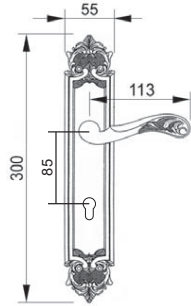

3870 ONB
Gold & Nickle
(M.H: 80mm)

U/Price: 1593.00