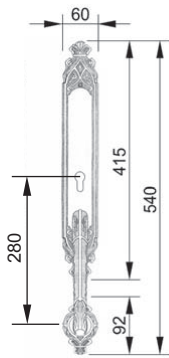

Solid Brass Lever Handle On Plate

3840 ONB
Gold & Nickel
(M.H: 80mm)

U/Price: 2403.00

4640 BO
Gold Plated
(M.H: 85mm)

U/Price: 3309.00

4640 LA
Antique Brass
(M.H: 85mm)

U/Price: 2248.00

Solid Brass Lever Handle On Plate

1616 POX
Antique Silver
(M.H: 60mm)

U/Price: 2304.00

1616 LAM
Matt Antique Brass
(M.H: 60mm)

U/Price: 1710.00

U/Price: 1425.00

1716 LAM
Matt Antique Brass
(M.H: 60mm)

U/Price: 2088.00

1716 POX
Antique Silver
(M.H: 60mm)

Solid Brass Lever Handle On Plate

2932 LAM
Matt Antique Brass
(M.H: 75mm)

U/Price: 1888.00

3720 LAM
Matt Antique Brass
(M.H: 80mm)

U/Price: 2153.00

3232 LAM
Matt Antique Brass
(M.H: 75mm)

U/Price: 889.00

Solid Brass Euro Profile Cylinder Hole Pull Handle

1601 POX
Antique Silver
(M.H: 80mm)

U/Price: 4892.00

1601 LA
Antique Brass
(M.H: 80mm)

U/Price: 4174.00

3401 POX
Antique Silver
(M.H: 80mm)

U/Price: 4486.00

3401 LA
Antique Brass
(M.H: 80mm)

U/Price: 3691.00