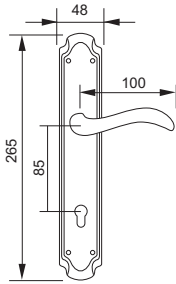

1438 BIM
English Bronze
(M.H: 55.2mm)

U/Price: 728.00

1383 BIM
English Bronze
(M.H: 60mm)

U/Price: 610.00

Solid Brass Lever Handle On Plate

4330 LAM
Matt Antique Brass
(M.H: 60mm)

U/Price: 774.00

1436 LAM
Matt Antique Brass
(M.H: 60mm)

U/Price: 619.00

4550 PB
Polish Brass
(M.H: 70mm)

U/Price: 883.00

Solid Brass Lever Handle On Plate

4995 LA
Antique Brass
(M.H: 55.2mm)

U/Price: 638.00

9280 LA
Antique Brass
(M.H: 60mm)

U/Price: 529.00

9300 LA
Antique Brass
(M.H: 55.2mm)

U/Price: 638.00

Solid Brass Lever Handle On Plate

U/Price: 501.00

A0187 SN
Satin Nickel
(M.H: 65.1mm)

U/Price: 391.00

A0187 PB
Polish Brass
(M.H: 65.1mm)

U/Price: 501.00