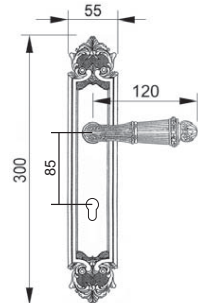

Solid Brass Lever Handle On Plate

3840 ONB
Gold & Nickel
(M.H: 80mm)

U/Price: 2403.00

4640 BO
Gold Plated
(M.H: 85mm)

U/Price: 3309.00

4640 LA
Antique Brass
(M.H: 85mm)

U/Price: 2248.00

Solid Brass Lever Handle On Plate

3860 ONB
Gold & Nickle
(M.H: 70mm)

U/Price: 1156.00

3860 LAM
Matt Antique Brass
(M.H: 70mm)

U/Price: 883.00

3870 ONB
Gold & Nickle
(M.H: 80mm)

U/Price: 1593.00

3870 LAM
Matt Antique Brass
(M.H: 80mm)

U/Price: 1329.00

Solid Brass Lever Handle On Plate

4620 LA
Antique Brass
(M.H: 85mm)

U/Price: 1274.00

3650 LA
Antique Brass
(M.H: 70.3mm)

U/Price: 638.00

2150 LA
Antique Brass
(M.H: 70mm)

U/Price: 638.00

American Mortise Handleset