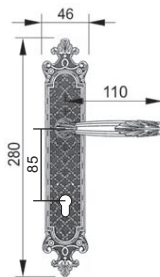

Solid Brass Lever Handle On Plate

3840 ONB
Gold & Nickel
(M.H: 80mm)

U/Price: 2403.00

4640 BO
Gold Plated
(M.H: 85mm)

U/Price: 3309.00

4640 LA
Antique Brass
(M.H: 85mm)

U/Price: 2248.00

Solid Brass Lever Handle On Plate

Solid Brass Lever Handle On Plate

4620 LA
Antique Brass
(M.H: 85mm)

U/Price: 1274.00

3650 LA
Antique Brass
(M.H: 70.3mm)

U/Price: 638.00

2150 LA
Antique Brass
(M.H: 70mm)

U/Price: 638.00

American Mortise Handleset

1704 POX
Antique Silver
LH/RH
(M.H: 80mm)

U/Price: 7563.00

Dummy U/Price: 6226.00

1704 LA / LAM
Antique Brass
LH/RH
(M.H: 80mm)

U/Price: 6599.00

Dummy U/Price: 5291.00

American Mortise Handleset

3404 POX
Antique Silver
(M.H: 80mm)

U/Price: 7719.00

Dummy U/Price: 6315.00

3404 LA
Antique Brass
(M.H: 80mm)

U/Price: 6755.00

Dummy U/Price: 5351.00

Solid Brass Lever Handle On Plate

3030 POX
Antique Silver
(M.H: 85mm)

U/Price: 2512.00