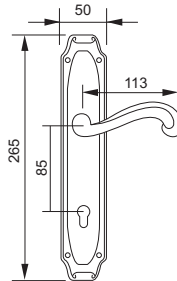

1438 BIM
English Bronze
(M.H: 55.2mm)

U/Price: 728.00

1383 BIM
English Bronze
(M.H: 60mm)

U/Price: 610.00

Solid Brass Lever Handle On Plate

4330 LAM
Matt Antique Brass
(M.H: 60mm)

U/Price: 774.00

1436 LAM
Matt Antique Brass
(M.H: 60mm)

U/Price: 619.00

4550 PB
Polish Brass
(M.H: 70mm)

U/Price: 883.00

Solid Brass Lever Handle On Plate

4995 LA
Antique Brass
(M.H: 55.2mm)

U/Price: 638.00

9280 LA
Antique Brass
(M.H: 60mm)

U/Price: 529.00

9300 LA
Antique Brass
(M.H: 55.2mm)

U/Price: 638.00

Solid Brass Lever Handle On Plate

U/Price: 501.00

A0187 SN
Satin Nickel
(M.H: 65.1mm)

U/Price: 391.00

A0187 PB
Polish Brass
(M.H: 65.1mm)

U/Price: 501.00