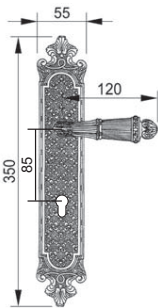

Solid Brass Lever Handle On Plate

3840 ONB
Gold & Nickel
(M.H: 80mm)

U/Price: 2403.00

4640 BO
Gold Plated
(M.H: 85mm)

U/Price: 3309.00

4640 LA
Antique Brass
(M.H: 85mm)

U/Price: 2248.00

Solid Brass Lever Handle On Plate

Solid Brass Lever Handle On Plate

4620 LA
Antique Brass
(M.H: 85mm)

U/Price: 1274.00

3650 LA
Antique Brass
(M.H: 70.3mm)

U/Price: 638.00

2150 LA
Antique Brass
(M.H: 70mm)

U/Price: 638.00

American Mortise Handleset

1704 POX
Antique Silver
LH/RH
(M.H: 80mm)

U/Price: 7563.00

Dummy U/Price: 6226.00

1704 LA / LAM
Antique Brass
LH/RH
(M.H: 80mm)

U/Price: 6599.00

Dummy U/Price: 5291.00

American Mortise Handleset

3404 POX
Antique Silver
(M.H: 80mm)

U/Price: 7719.00

Dummy U/Price: 6315.00

3404 LA
Antique Brass
(M.H: 80mm)

U/Price: 6755.00

Dummy U/Price: 5351.00

Solid Brass Lever Handle On Plate

3030 POX
Antique Silver
(M.H: 85mm)

U/Price: 2512.00