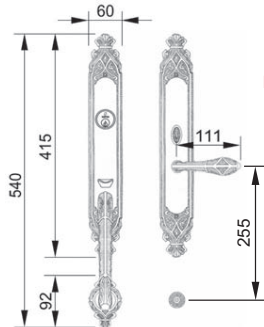

Solid Brass Lever Handle On Plate

3840 ONB
Gold & Nickel
(M.H: 80mm)

U/Price: 2403.00

4640 BO
Gold Plated
(M.H: 85mm)

U/Price: 3309.00

4640 LA
Antique Brass
(M.H: 85mm)

U/Price: 2248.00

Solid Brass Lever Handle On Plate

Solid Brass Lever Handle On Plate

4620 LA
Antique Brass
(M.H: 85mm)

U/Price: 1274.00

3650 LA
Antique Brass
(M.H: 70.3mm)

U/Price: 638.00

2150 LA
Antique Brass
(M.H: 70mm)

U/Price: 638.00

American Mortise Handleset

1704 POX
Antique Silver
LH/RH
(M.H: 80mm)

U/Price: 7563.00

Dummy U/Price: 6226.00

1704 LA / LAM
Antique Brass
LH/RH
(M.H: 80mm)

U/Price: 6599.00

Dummy U/Price: 5291.00

American Mortise Handleset

3404 POX
Antique Silver
(M.H: 80mm)

U/Price: 7719.00

Dummy U/Price: 6315.00

3404 LA
Antique Brass
(M.H: 80mm)

U/Price: 6755.00

Dummy U/Price: 5351.00

Solid Brass Lever Handle On Plate

3030 POX
Antique Silver
(M.H: 85mm)

U/Price: 2512.00