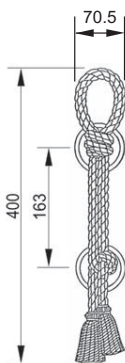

Solid Brass Pull Handle

4483 BO **U/Price: 6700.00**

4487 SN
Satin Nickel

U/Price: 4406.00

4487 LA
Antique Brass

U/Price: 4823.00

4487 BO
Gold Plated

U/Price: 6178.00

Solid Brass Pull Handle

4695 LA
Antique Brass

4695 BO
Gold Plated

4695 SN
Satin Nickel

U/Price: 4633.00

U/Price: 5881.00

U/Price: 4150.00

U/Price: 3860.00

4485 BO
Gold Plated

4485 LA
Antique Brass

U/Price: 4134.00

U/Price: 4774.00

4769 BO
Gold Plated

Solid Brass Lever Handle On Plate

0695 LA
Antique Brass
(M.H: 50.3mm)

U/Price: 547.00

1438 BIM
English Bronze
(M.H: 55.2mm)

U/Price: 728.00

1383 BIM
English Bronze
(M.H: 60mm)

U/Price: 610.00

Solid Brass Lever Handle On Plate

4330 LAM
Matt Antique Brass
(M.H: 60mm)

U/Price: 774.00

1436 LAM
Matt Antique Brass
(M.H: 60mm)