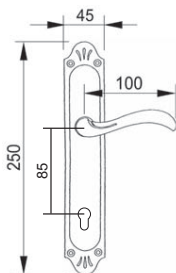

4485 BO
Gold Plated

4485 LA
Antique Brass

U/Price: 4134.00

U/Price: 4774.00

4769 BO
Gold Plated

Solid Brass Lever Handle On Plate

0695 LA
Antique Brass
(M.H: 50.3mm)

U/Price: 547.00

1438 BIM
English Bronze
(M.H: 55.2mm)

U/Price: 728.00

1383 BIM
English Bronze
(M.H: 60mm)

U/Price: 610.00

Solid Brass Lever Handle On Plate

4330 LAM
Matt Antique Brass
(M.H: 60mm)

U/Price: 774.00

1436 LAM
Matt Antique Brass
(M.H: 60mm)

U/Price: 619.00

4550 PB
Polish Brass
(M.H: 70mm)

U/Price: 883.00

Solid Brass Lever Handle On Plate

4995 LA
Antique Brass
(M.H: 55.2mm)

U/Price: 638.00

9280 LA
Antique Brass
(M.H: 60mm)

U/Price: 529.00

9300 LA
Antique Brass
(M.H: 55.2mm)

U/Price: 638.00

Solid Brass Lever Handle On Plate

U/Price: 501.00

A0187 SN
Satin Nickel
(M.H: 65.1mm)

U/Price: 391.00

A0187 PB
Polish Brass
(M.H: 65.1mm)

U/Price: 501.00