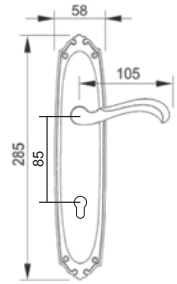

1438 BIM
English Bronze
(M.H: 55.2mm)

U/Price: 728.00

1383 BIM
English Bronze
(M.H: 60mm)

U/Price: 610.00

Solid Brass Lever Handle On Plate

4330 LAM
Matt Antique Brass
(M.H: 60mm)

U/Price: 774.00

1436 LAM
Matt Antique Brass
(M.H: 60mm)

U/Price: 619.00

4550 PB
Polish Brass
(M.H: 70mm)

U/Price: 883.00

Solid Brass Lever Handle On Plate

4995 LA
Antique Brass
(M.H: 55.2mm)

U/Price: 638.00

9280 LA
Antique Brass
(M.H: 60mm)

U/Price: 529.00

9300 LA
Antique Brass
(M.H: 55.2mm)

U/Price: 638.00

Solid Brass Lever Handle On Plate

U/Price: 501.00

A0187 SN
Satin Nickel
(M.H: 65.1mm)

U/Price: 391.00

A0187 PB
Polish Brass
(M.H: 65.1mm)

U/Price: 501.00