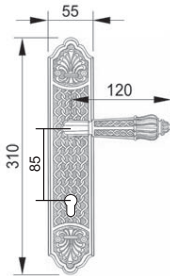

U/Price: 7719.00

Dummy U/Price: 6315.00

3404 LA
Antique Brass
(M.H: 80mm)

U/Price: 6755.00

Dummy U/Price: 5351.00

Solid Brass Lever Handle On Plate

3030 POX
Antique Silver
(M.H: 85mm)

U/Price: 2512.00

3030 LAM
Antique Brass
(M.H: 85mm)

U/Price: 2028.00

U/Price: 2090.00

3130 POX
Antique Silver
(M.H: 85mm)

U/Price: 1607.00

3130 LAM
Antique Brass
(M.H: 85mm)

Solid Brass Lever Handle On Plate

3434 POX
Antique Silver
(M.H: 82mm)

U/Price: 2465.00

3434 LAM
Antique Brass
(M.H: 82mm)

U/Price: 1982.00

U/Price: 1472.00

U/Price: 1957.00

3534 POX
Antique Silver
(M.H: 82mm)

3534 LAM
Antique Brass
(M.H: 82mm)

Solid Brass Lever Handle On Plate

Solid Brass Lever Handle On Plate

2932 LAM
Matt Antique Brass
(M.H: 75mm)

U/Price: 1888.00

3720 LAM
Matt Antique Brass
(M.H: 80mm)

U/Price: 2153.00

3232 LAM
Matt Antique Brass
(M.H: 75mm)

U/Price: 889.00

Solid Brass Euro Profile Cylinder Hole Pull Handle