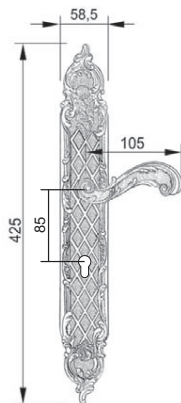

3030 LAM
Antique Brass
(M.H: 85mm)

U/Price: 2028.00

U/Price: 2090.00

3130 POX
Antique Silver
(M.H: 85mm)

U/Price: 1607.00

3130 LAM
Antique Brass
(M.H: 85mm)

Solid Brass Lever Handle On Plate

3434 POX
Antique Silver
(M.H: 82mm)

U/Price: 2465.00

3434 LAM
Antique Brass
(M.H: 82mm)

U/Price: 1982.00

U/Price: 1472.00

U/Price: 1957.00

3534 POX
Antique Silver
(M.H: 82mm)

3534 LAM
Antique Brass
(M.H: 82mm)

Solid Brass Lever Handle On Plate

1616 POX
Antique Silver
(M.H: 60mm)

U/Price: 2304.00

1616 LAM
Matt Antique Brass
(M.H: 60mm)

U/Price: 1710.00

U/Price: 1425.00

1716 LAM
Matt Antique Brass
(M.H: 60mm)

U/Price: 2088.00

1716 POX
Antique Silver
(M.H: 60mm)

Solid Brass Lever Handle On Plate

2932 LAM
Matt Antique Brass
(M.H: 75mm)

U/Price: 1888.00

3720 LAM
Matt Antique Brass
(M.H: 80mm)

U/Price: 2153.00

3232 LAM
Matt Antique Brass
(M.H: 75mm)

U/Price: 889.00

Solid Brass Euro Profile Cylinder Hole Pull Handle