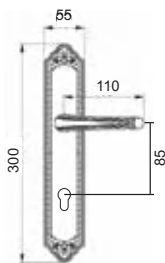

1616 POX
Antique Silver
(M.H: 60mm)

U/Price: 2304.00

1616 LAM
Matt Antique Brass
(M.H: 60mm)

U/Price: 1710.00

U/Price: 1425.00

1716 LAM
Matt Antique Brass
(M.H: 60mm)

U/Price: 2088.00

1716 POX
Antique Silver
(M.H: 60mm)

Solid Brass Lever Handle On Plate

2932 LAM
Matt Antique Brass
(M.H: 75mm)

U/Price: 1888.00

3720 LAM
Matt Antique Brass
(M.H: 80mm)

U/Price: 2153.00

3232 LAM
Matt Antique Brass
(M.H: 75mm)

U/Price: 889.00

Solid Brass Euro Profile Cylinder Hole Pull Handle

1601 POX
Antique Silver
(M.H: 80mm)

U/Price: 4892.00

1601 LA
Antique Brass
(M.H: 80mm)

U/Price: 4174.00

3401 POX
Antique Silver
(M.H: 80mm)

U/Price: 4486.00

3401 LA
Antique Brass
(M.H: 80mm)

U/Price: 3691.00