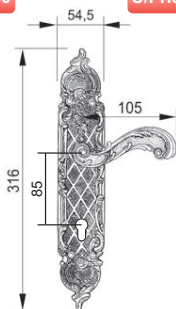

3030 LAM
Antique Brass
(M.H: 85mm)

U/Price: 2028.00

U/Price: 2090.00

3130 POX
Antique Silver
(M.H: 85mm)

U/Price: 1607.00

3130 LAM
Antique Brass
(M.H: 85mm)

Solid Brass Lever Handle On Plate

3434 POX
Antique Silver
(M.H: 82mm)

U/Price: 2465.00

3434 LAM
Antique Brass
(M.H: 82mm)

U/Price: 1982.00

U/Price: 1472.00

U/Price: 1957.00

3534 POX
Antique Silver
(M.H: 82mm)

3534 LAM
Antique Brass
(M.H: 82mm)

Solid Brass Lever Handle On Plate

1616 POX
Antique Silver
(M.H: 60mm)

U/Price: 2304.00

1616 LAM
Matt Antique Brass
(M.H: 60mm)

U/Price: 1710.00

U/Price: 1425.00

1716 LAM
Matt Antique Brass
(M.H: 60mm)

U/Price: 2088.00

1716 POX
Antique Silver
(M.H: 60mm)

Solid Brass Lever Handle On Plate

2932 LAM
Matt Antique Brass
(M.H: 75mm)

U/Price: 1888.00

3720 LAM
Matt Antique Brass
(M.H: 80mm)

U/Price: 2153.00

3232 LAM
Matt Antique Brass
(M.H: 75mm)

U/Price: 889.00

Solid Brass Euro Profile Cylinder Hole Pull Handle