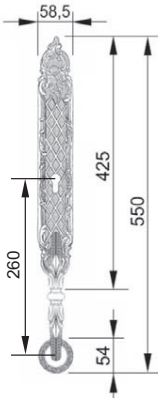

U/Price: 2465.00

3434 LAM
Antique Brass
(M.H: 82mm)

U/Price: 1982.00

U/Price: 1472.00

U/Price: 1957.00

3534 POX
Antique Silver
(M.H: 82mm)

3534 LAM
Antique Brass
(M.H: 82mm)

Solid Brass Lever Handle On Plate

1616 POX
Antique Silver
(M.H: 60mm)

U/Price: 2304.00

1616 LAM
Matt Antique Brass
(M.H: 60mm)

U/Price: 1710.00

U/Price: 1425.00

1716 LAM
Matt Antique Brass
(M.H: 60mm)

U/Price: 2088.00

1716 POX
Antique Silver
(M.H: 60mm)

Solid Brass Lever Handle On Plate

2932 LAM
Matt Antique Brass
(M.H: 75mm)

U/Price: 1888.00

3720 LAM
Matt Antique Brass
(M.H: 80mm)

U/Price: 2153.00

3232 LAM
Matt Antique Brass
(M.H: 75mm)

U/Price: 889.00

Solid Brass Euro Profile Cylinder Hole Pull Handle

1601 POX
Antique Silver
(M.H: 80mm)

U/Price: 4892.00

1601 LA
Antique Brass
(M.H: 80mm)

U/Price: 4174.00

3401 POX
Antique Silver
(M.H: 80mm)

U/Price: 4486.00

3401 LA
Antique Brass
(M.H: 80mm)

U/Price: 3691.00