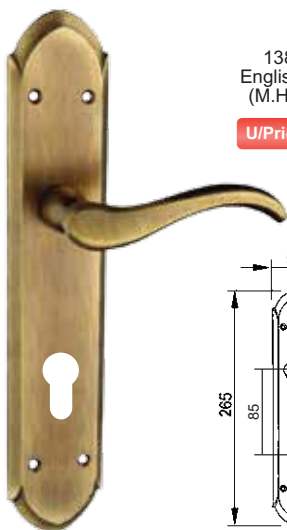

Solid Brass Pull Handle

4695 LA
Antique Brass

4695 BO
Gold Plated

4695 SN
Satin Nickel

U/Price: 4633.00

U/Price: 5881.00

U/Price: 4150.00

U/Price: 3860.00

4485 BO
Gold Plated

4485 LA
Antique Brass

U/Price: 4134.00

U/Price: 4774.00

4769 BO
Gold Plated

Solid Brass Lever Handle On Plate

0695 LA
Antique Brass
(M.H: 50.3mm)

U/Price: 547.00

1438 BIM
English Bronze
(M.H: 55.2mm)

U/Price: 728.00

1383 BIM
English Bronze
(M.H: 60mm)

U/Price: 610.00

Solid Brass Lever Handle On Plate

4330 LAM
Matt Antique Brass
(M.H: 60mm)

U/Price: 774.00

1436 LAM
Matt Antique Brass
(M.H: 60mm)

U/Price: 619.00

4550 PB
Polish Brass
(M.H: 70mm)

U/Price: 883.00

Solid Brass Lever Handle On Plate

4995 LA
Antique Brass
(M.H: 55.2mm)

U/Price: 638.00

9280 LA
Antique Brass
(M.H: 60mm)

U/Price: 529.00