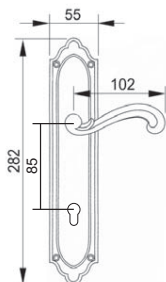

4485 BO
Gold Plated

4485 LA
Antique Brass

U/Price: 4134.00

U/Price: 4774.00

4769 BO
Gold Plated

Solid Brass Lever Handle On Plate

0695 LA
Antique Brass
(M.H: 50.3mm)

U/Price: 547.00

1438 BIM
English Bronze
(M.H: 55.2mm)

U/Price: 728.00

1383 BIM
English Bronze
(M.H: 60mm)

U/Price: 610.00

Solid Brass Lever Handle On Plate

4330 LAM
Matt Antique Brass
(M.H: 60mm)

U/Price: 774.00

1436 LAM
Matt Antique Brass
(M.H: 60mm)

U/Price: 619.00

4550 PB
Polish Brass
(M.H: 70mm)

U/Price: 883.00

Solid Brass Lever Handle On Plate

4995 LA
Antique Brass
(M.H: 55.2mm)

U/Price: 638.00

9280 LA
Antique Brass
(M.H: 60mm)

U/Price: 529.00

9300 LA
Antique Brass
(M.H: 55.2mm)

U/Price: 638.00

Solid Brass Lever Handle On Plate

U/Price: 501.00

A0187 SN
Satin Nickel
(M.H: 65.1mm)

U/Price: 391.00

A0187 PB
Polish Brass
(M.H: 65.1mm)

U/Price: 501.00