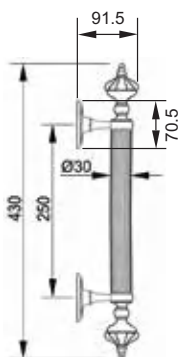

Solid Brass Pull Handle

4483 BO **U/Price: 6700.00**

4487 SN
Satin Nickel

U/Price: 4406.00

4487 LA
Antique Brass

U/Price: 4823.00

4487 BO
Gold Plated

U/Price: 6178.00

Solid Brass Pull Handle

4695 LA
Antique Brass

4695 BO
Gold Plated

4695 SN
Satin Nickel

U/Price: 4633.00

U/Price: 5881.00

U/Price: 4150.00

U/Price: 3860.00

4485 BO
Gold Plated

4485 LA
Antique Brass

U/Price: 4134.00

U/Price: 4774.00

4769 BO
Gold Plated

Solid Brass Lever Handle On Plate

0695 LA
Antique Brass
(M.H: 50.3mm)

U/Price: 547.00

1438 BIM
English Bronze
(M.H: 55.2mm)

U/Price: 728.00

1383 BIM
English Bronze
(M.H: 60mm)

U/Price: 610.00

Solid Brass Lever Handle On Plate

4330 LAM
Matt Antique Brass
(M.H: 60mm)

U/Price: 774.00

1436 LAM
Matt Antique Brass
(M.H: 60mm)