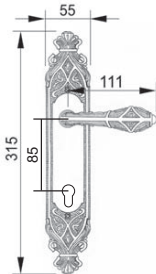

3030 LAM
Antique Brass
(M.H: 85mm)

U/Price: 2028.00

U/Price: 2090.00

3130 POX
Antique Silver
(M.H: 85mm)

U/Price: 1607.00

3130 LAM
Antique Brass
(M.H: 85mm)

Solid Brass Lever Handle On Plate

3434 POX
Antique Silver
(M.H: 82mm)

U/Price: 2465.00

3434 LAM
Antique Brass
(M.H: 82mm)

U/Price: 1982.00

U/Price: 1472.00

U/Price: 1957.00

3534 POX
Antique Silver
(M.H: 82mm)

3534 LAM
Antique Brass
(M.H: 82mm)

Solid Brass Lever Handle On Plate

1616 POX
Antique Silver
(M.H: 60mm)

U/Price: 2304.00

1616 LAM
Matt Antique Brass
(M.H: 60mm)

U/Price: 1710.00

U/Price: 1425.00

1716 LAM
Matt Antique Brass
(M.H: 60mm)

U/Price: 2088.00

1716 POX
Antique Silver
(M.H: 60mm)

Solid Brass Lever Handle On Plate

2932 LAM
Matt Antique Brass
(M.H: 75mm)

U/Price: 1888.00

3720 LAM
Matt Antique Brass
(M.H: 80mm)

U/Price: 2153.00

3232 LAM
Matt Antique Brass
(M.H: 75mm)

U/Price: 889.00

Solid Brass Euro Profile Cylinder Hole Pull Handle