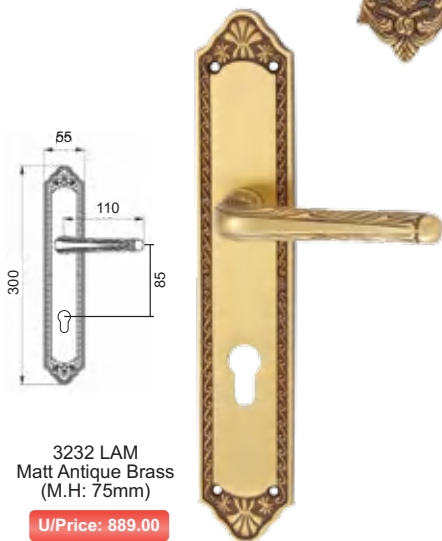

U/Price: 2465.00

3434 LAM
Antique Brass
(M.H: 82mm)

U/Price: 1982.00

U/Price: 1472.00

U/Price: 1957.00

3534 POX
Antique Silver
(M.H: 82mm)

3534 LAM
Antique Brass
(M.H: 82mm)

Solid Brass Lever Handle On Plate

1616 POX
Antique Silver
(M.H: 60mm)

U/Price: 2304.00

1616 LAM
Matt Antique Brass
(M.H: 60mm)

U/Price: 1710.00

U/Price: 1425.00

1716 LAM
Matt Antique Brass
(M.H: 60mm)

U/Price: 2088.00

1716 POX
Antique Silver
(M.H: 60mm)

Solid Brass Lever Handle On Plate

2932 LAM
Matt Antique Brass
(M.H: 75mm)

U/Price: 1888.00

3720 LAM
Matt Antique Brass
(M.H: 80mm)

U/Price: 2153.00

3232 LAM
Matt Antique Brass
(M.H: 75mm)

U/Price: 889.00

Solid Brass Euro Profile Cylinder Hole Pull Handle

1601 POX
Antique Silver
(M.H: 80mm)

U/Price: 4892.00

1601 LA
Antique Brass
(M.H: 80mm)

U/Price: 4174.00

3401 POX
Antique Silver
(M.H: 80mm)

U/Price: 4486.00

3401 LA
Antique Brass
(M.H: 80mm)

U/Price: 3691.00