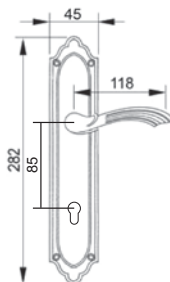

4485 BO
Gold Plated

4485 LA
Antique Brass

U/Price: 4134.00

U/Price: 4774.00

4769 BO
Gold Plated

Solid Brass Lever Handle On Plate

0695 LA
Antique Brass
(M.H: 50.3mm)

U/Price: 547.00

1438 BIM
English Bronze
(M.H: 55.2mm)

U/Price: 728.00

1383 BIM
English Bronze
(M.H: 60mm)

U/Price: 610.00

Solid Brass Lever Handle On Plate

4330 LAM
Matt Antique Brass
(M.H: 60mm)

U/Price: 774.00

1436 LAM
Matt Antique Brass
(M.H: 60mm)

U/Price: 619.00

4550 PB
Polish Brass
(M.H: 70mm)

U/Price: 883.00

Solid Brass Lever Handle On Plate

4995 LA
Antique Brass
(M.H: 55.2mm)

U/Price: 638.00

9280 LA
Antique Brass
(M.H: 60mm)

U/Price: 529.00

9300 LA
Antique Brass
(M.H: 55.2mm)

U/Price: 638.00

Solid Brass Lever Handle On Plate

U/Price: 501.00

A0187 SN
Satin Nickel
(M.H: 65.1mm)

U/Price: 391.00

A0187 PB
Polish Brass
(M.H: 65.1mm)

U/Price: 501.00