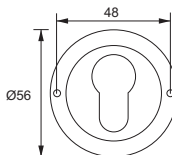

Solid Brass Door Knocker

U/Price: 12,294.00

Solid Brass Door Knob / Brass Escutcheon

U/Price: 1984.00