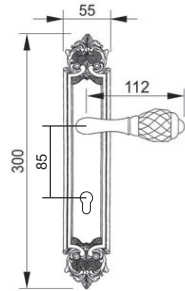

Solid Brass Lever Handle On Plate

3840 ONB
Gold & Nickel
(M.H: 80mm)

U/Price: 2403.00

4640 BO
Gold Plated
(M.H: 85mm)

U/Price: 3309.00

4640 LA
Antique Brass
(M.H: 85mm)

U/Price: 2248.00

Solid Brass Lever Handle On Plate