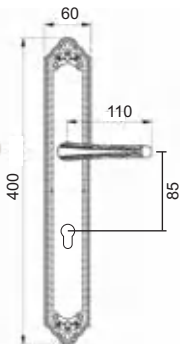

Solid Brass Lever Handle On Plate

3840 ONB
Gold & Nickel
(M.H: 80mm)

U/Price: 2403.00

4640 BO
Gold Plated
(M.H: 85mm)

U/Price: 3309.00

4640 LA
Antique Brass
(M.H: 85mm)

U/Price: 2248.00

Solid Brass Lever Handle On Plate

U/Price: 2465.00

3434 LAM
Antique Brass
(M.H: 82mm)

U/Price: 1982.00

U/Price: 1472.00

U/Price: 1957.00

3534 POX
Antique Silver
(M.H: 82mm)

3534 LAM
Antique Brass
(M.H: 82mm)

Solid Brass Lever Handle On Plate

1616 POX
Antique Silver
(M.H: 60mm)

U/Price: 2304.00

1616 LAM
Matt Antique Brass
(M.H: 60mm)

U/Price: 1710.00

U/Price: 1425.00

1716 LAM
Matt Antique Brass
(M.H: 60mm)

U/Price: 2088.00

1716 POX
Antique Silver
(M.H: 60mm)

Solid Brass Lever Handle On Plate

2932 LAM
Matt Antique Brass
(M.H: 75mm)

U/Price: 1888.00

3720 LAM
Matt Antique Brass
(M.H: 80mm)

U/Price: 2153.00

3232 LAM
Matt Antique Brass
(M.H: 75mm)

U/Price: 889.00

Solid Brass Euro Profile Cylinder Hole Pull Handle