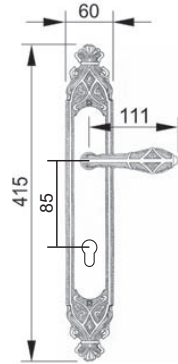

Solid Brass Lever Handle On Plate

3840 ONB
Gold & Nickel
(M.H: 80mm)

U/Price: 2403.00

4640 BO
Gold Plated
(M.H: 85mm)

U/Price: 3309.00

4640 LA
Antique Brass
(M.H: 85mm)

U/Price: 2248.00

Solid Brass Lever Handle On Plate

U/Price: 7719.00

Dummy U/Price: 6315.00

3404 LA
Antique Brass
(M.H: 80mm)

U/Price: 6755.00

Dummy U/Price: 5351.00

Solid Brass Lever Handle On Plate

3030 POX
Antique Silver
(M.H: 85mm)

U/Price: 2512.00

3030 LAM
Antique Brass
(M.H: 85mm)

U/Price: 2028.00

U/Price: 2090.00

3130 POX
Antique Silver
(M.H: 85mm)

U/Price: 1607.00

3130 LAM
Antique Brass
(M.H: 85mm)

Solid Brass Lever Handle On Plate

3434 POX
Antique Silver
(M.H: 82mm)

U/Price: 2465.00

3434 LAM
Antique Brass
(M.H: 82mm)

U/Price: 1982.00

U/Price: 1472.00

U/Price: 1957.00

3534 POX
Antique Silver
(M.H: 82mm)

3534 LAM
Antique Brass
(M.H: 82mm)

Solid Brass Lever Handle On Plate