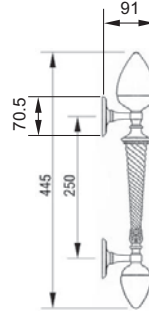

Solid Brass Lever Handle On Plate

2932 LAM
Matt Antique Brass
(M.H: 75mm)

U/Price: 1888.00

3720 LAM
Matt Antique Brass
(M.H: 80mm)

U/Price: 2153.00

3232 LAM
Matt Antique Brass
(M.H: 75mm)

U/Price: 889.00

Solid Brass Euro Profile Cylinder Hole Pull Handle

1601 POX
Antique Silver
(M.H: 80mm)

U/Price: 4892.00

1601 LA
Antique Brass
(M.H: 80mm)

U/Price: 4174.00

3401 POX
Antique Silver
(M.H: 80mm)

U/Price: 4486.00

3401 LA
Antique Brass
(M.H: 80mm)

U/Price: 3691.00

Solid Brass Pull Handle

4483 BO **U/Price: 6700.00**

4487 SN
Satin Nickel

U/Price: 4406.00

4487 LA
Antique Brass

U/Price: 4823.00

4487 BO
Gold Plated

U/Price: 6178.00