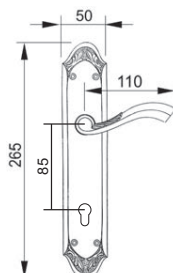

4485 BO
Gold Plated

4485 LA
Antique Brass

U/Price: 4134.00

U/Price: 4774.00

4769 BO
Gold Plated

Solid Brass Lever Handle On Plate

0695 LA
Antique Brass
(M.H: 50.3mm)

U/Price: 547.00

1438 BIM
English Bronze
(M.H: 55.2mm)

U/Price: 728.00

1383 BIM
English Bronze
(M.H: 60mm)

U/Price: 610.00

Solid Brass Lever Handle On Plate

4330 LAM
Matt Antique Brass
(M.H: 60mm)

U/Price: 774.00

1436 LAM
Matt Antique Brass
(M.H: 60mm)

U/Price: 619.00

4550 PB
Polish Brass
(M.H: 70mm)

U/Price: 883.00

Solid Brass Lever Handle On Plate

4995 LA
Antique Brass
(M.H: 55.2mm)

U/Price: 638.00

9280 LA
Antique Brass
(M.H: 60mm)

U/Price: 529.00

9300 LA
Antique Brass
(M.H: 55.2mm)

U/Price: 638.00

Solid Brass Lever Handle On Plate

U/Price: 501.00

A0187 SN
Satin Nickel
(M.H: 65.1mm)

U/Price: 391.00

A0187 PB
Polish Brass
(M.H: 65.1mm)

U/Price: 501.00