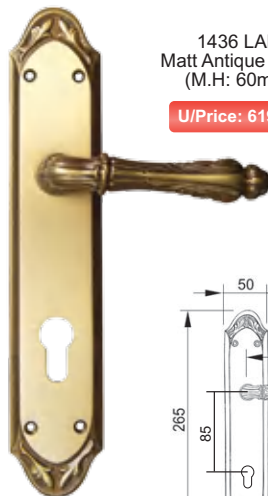

4485 BO
Gold Plated

4485 LA
Antique Brass

U/Price: 4134.00

U/Price: 4774.00

4769 BO
Gold Plated

Solid Brass Lever Handle On Plate

0695 LA
Antique Brass
(M.H: 50.3mm)

U/Price: 547.00

1438 BIM
English Bronze
(M.H: 55.2mm)

U/Price: 728.00

1383 BIM
English Bronze
(M.H: 60mm)

U/Price: 610.00

Solid Brass Lever Handle On Plate

4330 LAM
Matt Antique Brass
(M.H: 60mm)

U/Price: 774.00

1436 LAM
Matt Antique Brass
(M.H: 60mm)

U/Price: 619.00

4550 PB
Polish Brass
(M.H: 70mm)

U/Price: 883.00

Solid Brass Lever Handle On Plate

4995 LA
Antique Brass
(M.H: 55.2mm)

U/Price: 638.00

9280 LA
Antique Brass
(M.H: 60mm)

U/Price: 529.00

9300 LA
Antique Brass
(M.H: 55.2mm)

U/Price: 638.00

Solid Brass Lever Handle On Plate

U/Price: 501.00

A0187 SN
Satin Nickel
(M.H: 65.1mm)

U/Price: 391.00

A0187 PB
Polish Brass
(M.H: 65.1mm)

U/Price: 501.00