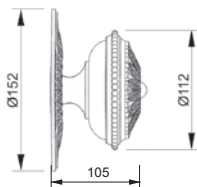

Solid Brass Door Knocker

U/Price: 12,294.00

Solid Brass Door Knob / Brass Escutcheon

U/Price: 1984.00