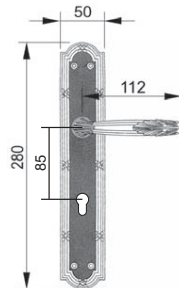

Solid Brass Lever Handle On Plate

3840 ONB
Gold & Nickel
(M.H: 80mm)

U/Price: 2403.00

4640 BO
Gold Plated
(M.H: 85mm)

U/Price: 3309.00

4640 LA
Antique Brass
(M.H: 85mm)

U/Price: 2248.00

Solid Brass Lever Handle On Plate

Solid Brass Lever Handle On Plate

4620 LA
Antique Brass
(M.H: 85mm)

U/Price: 1274.00

3650 LA
Antique Brass
(M.H: 70.3mm)

U/Price: 638.00

2150 LA
Antique Brass
(M.H: 70mm)

U/Price: 638.00

American Mortise Handleset