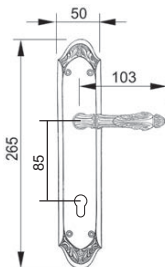

4485 BO
Gold Plated

4485 LA
Antique Brass

U/Price: 4134.00

U/Price: 4774.00

4769 BO
Gold Plated

Solid Brass Lever Handle On Plate

0695 LA
Antique Brass
(M.H: 50.3mm)

U/Price: 547.00

1438 BIM
English Bronze
(M.H: 55.2mm)

U/Price: 728.00

1383 BIM
English Bronze
(M.H: 60mm)

U/Price: 610.00

Solid Brass Lever Handle On Plate

4330 LAM
Matt Antique Brass
(M.H: 60mm)

U/Price: 774.00

1436 LAM
Matt Antique Brass
(M.H: 60mm)

U/Price: 619.00

4550 PB
Polish Brass
(M.H: 70mm)

U/Price: 883.00

Solid Brass Lever Handle On Plate

4995 LA
Antique Brass
(M.H: 55.2mm)

U/Price: 638.00

9280 LA
Antique Brass
(M.H: 60mm)

U/Price: 529.00

9300 LA
Antique Brass
(M.H: 55.2mm)

U/Price: 638.00

Solid Brass Lever Handle On Plate

U/Price: 501.00

A0187 SN
Satin Nickel
(M.H: 65.1mm)

U/Price: 391.00

A0187 PB
Polish Brass
(M.H: 65.1mm)

U/Price: 501.00