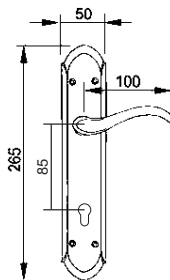

4485 BO
Gold Plated

4485 LA
Antique Brass

U/Price: 4134.00

U/Price: 4774.00

4769 BO
Gold Plated

Solid Brass Lever Handle On Plate

0695 LA
Antique Brass
(M.H: 50.3mm)

U/Price: 547.00

1438 BIM
English Bronze
(M.H: 55.2mm)

U/Price: 728.00

1383 BIM
English Bronze
(M.H: 60mm)

U/Price: 610.00

Solid Brass Lever Handle On Plate

4330 LAM
Matt Antique Brass
(M.H: 60mm)

U/Price: 774.00

1436 LAM
Matt Antique Brass
(M.H: 60mm)

U/Price: 619.00

4550 PB
Polish Brass
(M.H: 70mm)

U/Price: 883.00

Solid Brass Lever Handle On Plate

4995 LA
Antique Brass
(M.H: 55.2mm)

U/Price: 638.00

9280 LA
Antique Brass
(M.H: 60mm)

U/Price: 529.00

9300 LA
Antique Brass
(M.H: 55.2mm)

U/Price: 638.00

Solid Brass Lever Handle On Plate

U/Price: 501.00

A0187 SN
Satin Nickel
(M.H: 65.1mm)

U/Price: 391.00

A0187 PB
Polish Brass
(M.H: 65.1mm)

U/Price: 501.00