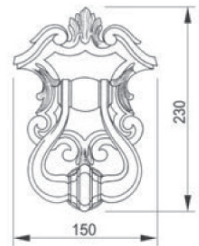

9300 LA
Antique Brass
(M.H: 55.2mm)

U/Price: 638.00

Solid Brass Lever Handle On Plate

U/Price: 501.00

A0187 SN
Satin Nickel
(M.H: 65.1mm)

U/Price: 391.00

A0187 PB
Polish Brass
(M.H: 65.1mm)

U/Price: 501.00

A0199 SN
Satin Nickel
(M.H: 60.3mm)

U/Price: 391.00

A0199 PB
Polish Brass
(M.H: 60.3mm)

Solid Brass Door Knocker

U/Price: 12,294.00

2569 BO
Gold Plated

2573 BO
Gold Plated
U/Price: 3305.00

2573 LA
Antique Brass
U/Price: 3305.00