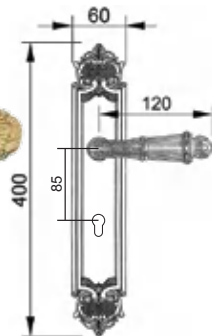

U/Price: 2465.00

3434 LAM
Antique Brass
(M.H: 82mm)

U/Price: 1982.00

U/Price: 1472.00

U/Price: 1957.00

3534 POX
Antique Silver
(M.H: 82mm)

3534 LAM
Antique Brass
(M.H: 82mm)

Solid Brass Lever Handle On Plate

1616 POX
Antique Silver
(M.H: 60mm)

U/Price: 2304.00

1616 LAM
Matt Antique Brass
(M.H: 60mm)

U/Price: 1710.00

U/Price: 1425.00

1716 LAM
Matt Antique Brass
(M.H: 60mm)

U/Price: 2088.00

1716 POX
Antique Silver
(M.H: 60mm)

Solid Brass Lever Handle On Plate

2932 LAM
Matt Antique Brass
(M.H: 75mm)

U/Price: 1888.00

3720 LAM
Matt Antique Brass
(M.H: 80mm)

U/Price: 2153.00

3232 LAM
Matt Antique Brass
(M.H: 75mm)

U/Price: 889.00

Solid Brass Euro Profile Cylinder Hole Pull Handle

1601 POX
Antique Silver
(M.H: 80mm)

U/Price: 4892.00

1601 LA
Antique Brass
(M.H: 80mm)

U/Price: 4174.00

3401 POX
Antique Silver
(M.H: 80mm)

U/Price: 4486.00

3401 LA
Antique Brass
(M.H: 80mm)

U/Price: 3691.00