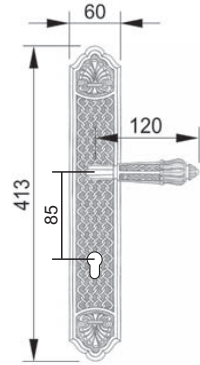

Solid Brass Lever Handle On Plate

3840 ONB
Gold & Nickel
(M.H: 80mm)

U/Price: 2403.00

4640 BO
Gold Plated
(M.H: 85mm)

U/Price: 3309.00

4640 LA
Antique Brass
(M.H: 85mm)

U/Price: 2248.00

Solid Brass Lever Handle On Plate

U/Price: 7719.00

Dummy U/Price: 6315.00

3404 LA
Antique Brass
(M.H: 80mm)

U/Price: 6755.00

Dummy U/Price: 5351.00

Solid Brass Lever Handle On Plate

3030 POX
Antique Silver
(M.H: 85mm)

U/Price: 2512.00

3030 LAM
Antique Brass
(M.H: 85mm)

U/Price: 2028.00

U/Price: 2090.00

3130 POX
Antique Silver
(M.H: 85mm)

U/Price: 1607.00

3130 LAM
Antique Brass
(M.H: 85mm)

Solid Brass Lever Handle On Plate

3434 POX
Antique Silver
(M.H: 82mm)

U/Price: 2465.00

3434 LAM
Antique Brass
(M.H: 82mm)

U/Price: 1982.00

U/Price: 1472.00

U/Price: 1957.00

3534 POX
Antique Silver
(M.H: 82mm)

3534 LAM
Antique Brass
(M.H: 82mm)

Solid Brass Lever Handle On Plate