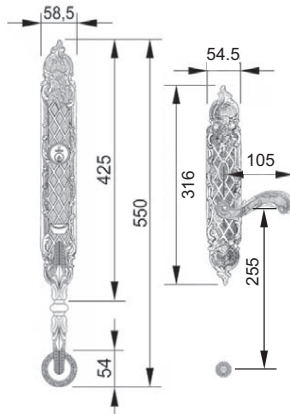

Solid Brass Lever Handle On Plate

3840 ONB
Gold & Nickel
(M.H: 80mm)

U/Price: 2403.00

4640 BO
Gold Plated
(M.H: 85mm)

U/Price: 3309.00

4640 LA
Antique Brass
(M.H: 85mm)

U/Price: 2248.00

Solid Brass Lever Handle On Plate

Solid Brass Lever Handle On Plate

4620 LA
Antique Brass
(M.H: 85mm)

U/Price: 1274.00

3650 LA
Antique Brass
(M.H: 70.3mm)

U/Price: 638.00

2150 LA
Antique Brass
(M.H: 70mm)

U/Price: 638.00

American Mortise Handleset

1704 POX
Antique Silver
LH/RH
(M.H: 80mm)

U/Price: 7563.00

Dummy U/Price: 6226.00

1704 LA / LAM
Antique Brass
LH/RH
(M.H: 80mm)

U/Price: 6599.00

Dummy U/Price: 5291.00

American Mortise Handleset

3404 POX
Antique Silver
(M.H: 80mm)

U/Price: 7719.00

Dummy U/Price: 6315.00

3404 LA
Antique Brass
(M.H: 80mm)

U/Price: 6755.00

Dummy U/Price: 5351.00

Solid Brass Lever Handle On Plate

3030 POX
Antique Silver
(M.H: 85mm)

U/Price: 2512.00