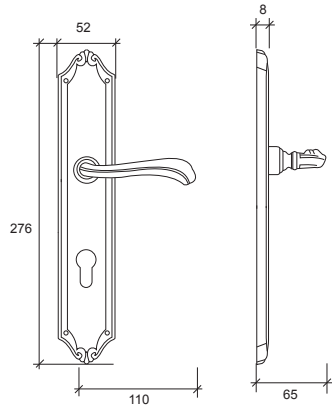

Solid Brass Lever Handle on Plate