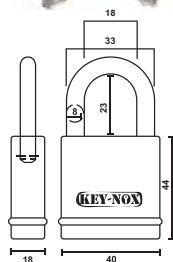

75 Series

SPECIFICATIONS:

- Brass Body with Stainless Steel Shackle
- Colored Rubber ring for easy identification
- Can be Keyed Alike(KA) and Master Key(MK) with other range of locks.
- Chrome plated to enhance corrosion resistance
- Stainless Steel Ball

U/Price: 70.00

KX75/40