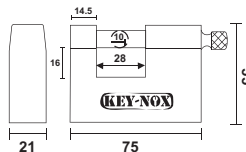

105 Series

SPECIFICATIONS:

- Brass Body with Hardened Shackle
- Construction Key is available
- Can be Keyed Alike(KA) and Master Key(MK) with other range of locks.
- Chrome plated to enhance corrosion resistance
- Stainless Steel Ball

Code No.	U/Price
KX105/60	98.00
KX105/60CK	129.00
KX105/60KA2	196.00
KX105/60CK2	243.00
KX105/60MK2	289.00
KX105/60KA3	294.00
KX105/60CK3	357.00
KX105/60MK3	426.00
KX105/60KA4	392.00
KX105/60CK4	471.00
KX105/60MK4	563.00

- KA - Key Alike - CK - Construction Key - MK - Master Key

KX 105/60

U/Price: 98.00

KX105/60KA2

U/Price: 196.00

KX105/60KA3

U/Price: 294.00

KX105/60KA4

U/Price: 392.00

SPECIFICATIONS:

- Brass Body with Hardened Shackle
- Construction Key is available
- Can be Keyed Alike(KA) and Master Key(MK) with other range of locks.
- Chrome plated to enhance corrosion resistance
- Can be replaced by different Key Way
- Stainless Steel Ball

KX 105/75

U/Price: 144.00

Schlage SC	U/Price	Tesa T60	U/Price	Tesa T80	U/Price
KX105/75	144.00	KX105/75T6	269.00	KX105/75T8	393.00
KX105/75CK	175.00	KX105/75CKT6	-	KX105/75CKT8	-
KX105/75KA2	288.00	KX105/75KA2T6	538.00	KX105/75KA2T8	786.00
KX105/75CK2	335.00	KX105/75CK2T6	-	KX105/75CK2T8	-
KX105/75MK2	381.00	KX105/75MK2T6	-	KX105/75MK2T8	-
KX105/75KA3	432.00	KX105/75KA3T6	807.00	KX105/75KA3T8	1179.00
KX105/75CK3	495.00	KX105/75CK3T6	-	KX105/75CK3T8	-
KX105/75MK3	564.00	KX105/75MK3T6	-	KX105/75MK3T8	-
KX105/75KA4	576.00	KX105/75KA4T6	1076.00	KX105/75KA4T8	1572.00
KX105/75CK4	655.00	KX105/75CK4T6	-	KX105/75CK4T8	-
KX105/75MK4	747.00	KX105/75MK4T6	-	KX105/75MK4T8	-

- KA - Key Alike - CK - Construction Key - MK - Master Key