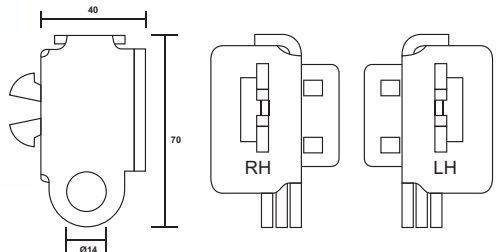

Code No.	Handed	Packaging
KXPB65V	-	Visual

Padlock Auto Bracket

U/Price: 65.00

Code No.	Handed	Packaging
KXPB55VL	Left	Visual
KXPB55VR	Right	Visual

10 Series

SPECIFICATIONS:

- Resettable
- 4 Digit Numbering
- Solid Brass
- Travel
- Designed to Luggage, Sport Bags, Suitcases, Rucksacks, Lockers, Tool Boxes etc.