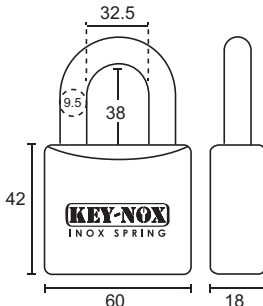

KX50/50N-KA2

U/Price: 88.00