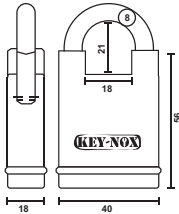

75 Series

SPECIFICATIONS:

- Brass Body with Stainless Steel Shackle
- Colored Rubber ring for easy identification
- Can be Keyed Alike(KA) and Master Key(MK) with other range of locks.
- Chrome plated to enhance corrosion resistance
- Stainless Steel Ball

Schlage SC	U/Price	Tesa T60	U/Price	Tesa T80	U/Price
KX75/40CS	76.00	KX75/40CST6	122.00	KX75/40CST8	138.00
KX75/40CSCK	107.00	KX75/40CSCKT6	-	KX75/40CSCKT8	-
KX75/40CSKA2	152.00	KX75/40CSKA2T6	244.00	KX75/40CSKA2T8	276.00
KX75/40CSCK2	199.00	KX75/40CSCK2T6	-	KX75/40CSCK2T8	-
KX75/40CSMK2	245.00	KX75/40CSMK2T6	-	KX75/40CSMK2T8	-
KX75/40CSKA3	228.00	KX75/40CSKA3T6	366.00	KX75/40CSKA3T8	414.00
KX75/40CSCK3	291.00	KX75/40CSCK3T6	-	KX75/40CSCK3T8	-
KX75/40CSMK3	360.00	KX75/40CSMK3T6	-	KX75/40CSMK3T8	-
KX75/40CSKA4	304.00	KX75/40CSKA4T6	488.00	KX75/40CSKA4T8	552.00
KX75/40CSCK4	383.00	KX75/40CSCK4T6	-	KX75/40CSCK4T8	-
KX75/40CSMK4	475.00	KX75/40CSMK4T6	-	KX75/40CSMK4T8	-

- KA - Key Alike - CK - Construction Key - MK - Master Key

KX75/40CS
U/Price: 76.00