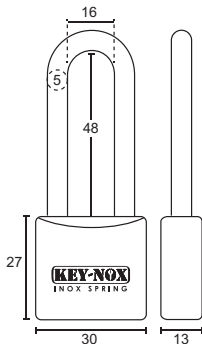

- Hardened Shackle
- Stainless Steel Spring
- Solid Brass
- Indoor + Outdoor

Code No.	Packaging
KX50/30N	Visual
KX50/30N-L	Visual

KX50/30N

U/Price: 17.00

KX50/30N-L
(Long Shackle)

U/Price: 22.00

KX50/30N-KA2