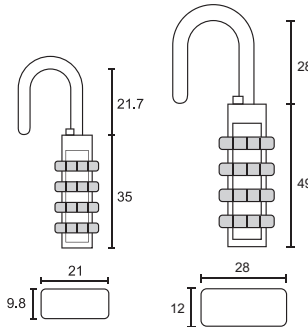

10 Series

SPECIFICATIONS:

- Resettable
- 4 Digit Numbering
- Solid Brass
- Travel
- Designed to Luggage, Sport Bags, Suitcases, Rucksacks, Lockers, Tool Boxes etc.

Code No.	Packaging
KX10/21N	Visual

KX10/21N