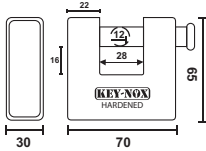

Schlage SC	U/Price	Tesa T80	U/Price
KX115/70	180.00	KX115/70T8	422.00
KX115/70CK	211.00	KX115/70CKT8	-
KX115/70KA2	360.00	KX115/70KA2T8	844.00
KX115/70CK2	407.00	KX115/70CK2T8	-
KX115/70MK2	453.00	KX115/70MK2T8	-
KX115/70KA3	540.00	KX115/70KA3T8	1266.00
KX115/70CK3	603.00	KX115/70CK3T8	-
KX115/70MK3	672.00	KX115/70MK3T8	-
KX115/70KA4	720.00	KX115/70KA4T8	1688.00
KX115/70CK4	799.00	KX115/70CK4T8	-
KX115/70MK4	891.00	KX115/70MK4T8	-

- KA - Key Alike - CK - Construction Key - MK - Master Key