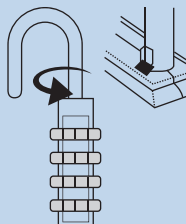

To change simply repeat the procedure substituting your personal combination in step 1. Record your combination in a safe and accessible place for future reference. Keep these instructions for future reference.

(Fig.2)