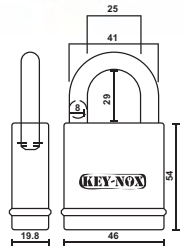

KX85/46KA2

U/Price: 170.00