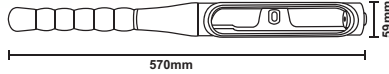

Steering Wheel Lock

KXSL-1

U/Price: 125.00

U/Price: 9.00

TO LOCK:
Place the opened section of the steering lock device onto the steering wheel. Turn the lock handle forward to secure it automatically.

TO UNLOCK:
Insert and turn the key to release the lock mechanism and remove it.