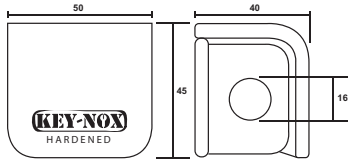

Padlock Protection Cover

U/Price: 47.00

U/Price: 47.00

U/Price: 56.00

U/Price: 56.00

Code No.	Handed	Packaging
KXPB45VL	Left	Visual
KXPB45VR	Right	Visual

Code No.	Handed	Packaging
KXPB65V	-	Visual

Padlock Auto Bracket

U/Price: 65.00

Code No.	Handed	Packaging
KXPB55VL	Left	Visual
KXPB55VR	Right	Visual