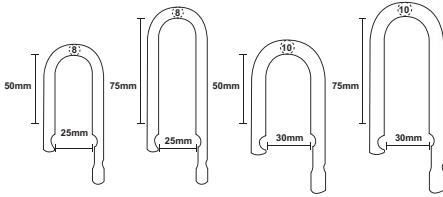

Hardened Steel Shackle

85-50HS   85-75HS   95-50HS   95-75HS
U/Price: 26.00   U/Price: 33.00   U/Price: 31.00   U/Price: 38.00