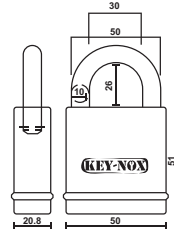

KX90/50KA2

U/Price: 180.00