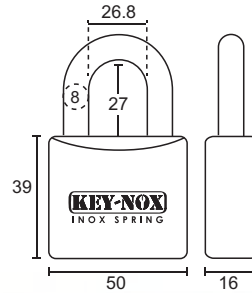

U/Price: 84.00

KX50/40N-KA4

U/Price: 112.00

SPECIFICATIONS:

- Stainless Steel Shackle
- Stainless Steel Spring
- Solid Brass
- Indoor + Outdoor

Code No.	Packaging
KX50/50N	Visual
KX50/60N	Visual

KX50/50N

U/Price: 44.00