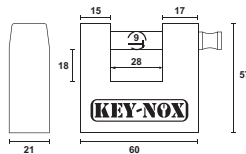

105 Series

SPECIFICATIONS:

- Brass Body with Hardened Shackle
- Construction Key is available
- Can be Keyed Alike(KA) and Master Key(MK) with other range of locks.
- Chrome plated to enhance corrosion resistance
- Stainless Steel Ball

Code No.	U/Price
KX105/60	98.00
KX105/60CK	129.00
KX105/60KA2	196.00
KX105/60CK2	243.00
KX105/60MK2	289.00
KX105/60KA3	294.00
KX105/60CK3	357.00
KX105/60MK3	426.00
KX105/60KA4	392.00
KX105/60CK4	471.00
KX105/60MK4	563.00

- KA - Key Alike - CK - Construction Key - MK - Master Key

KX 105/60

U/Price: 98.00

KX105/60KA2

U/Price: 196.00