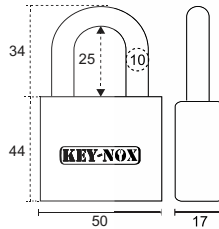

950 Series

SPECIFICATIONS:

- Brass Body
- Stainless Steel Shackle & Ball
- Can be Keyed Alike and Master Keyed with other range of locks
- High precision cylinder caters for bigger master key system
- Construction key hole available to override missing keys or when contractor hand over the existing keys to property owner after construction is completed

Code No.	U/Price
KX950SS	95.00
KX950SSKA2	190.00
KX950SSKA3	285.00
KX950SSKA4	380.00