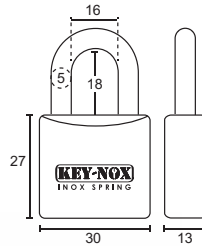

50 Series

SPECIFICATIONS:

- Hardened Shackle
- Stainless Steel Spring
- Solid Brass
- Indoor + Outdoor

Code No.	Packaging
KX50/20N	Visual

KX50/20N

U/Price: 10.00

KX50/20N-KA2

U/Price: 20.00

KX50/20N-KA3

U/Price: 30.00

KX50/20N-KA4

U/Price: 40.00

SPECIFICATIONS:

- Hardened Shackle
- Stainless Steel Spring
- Solid Brass
- Indoor + Outdoor

Code No.	Packaging
KX50/30N	Visual
KX50/30N-L	Visual

KX50/30N

U/Price: 17.00

KX50/30N-L
(Long Shackle)

U/Price: 22.00

KX50/30N-KA2

U/Price: 34.00

KX50/30N-KA3

U/Price: 51.00

KX50/30N-KA4

U/Price: 68.00