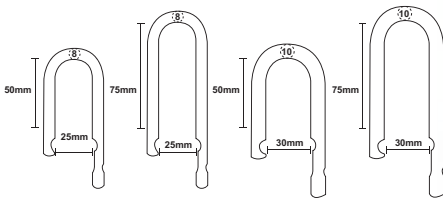

- KA - Key Alike - CK - Construction Key - MK - Master Key

Rekeying Tools

Hardened Steel Shackle

85-50HS 85-75HS 95-50HS 95-75HS
 U/Price: 26.00 U/Price: 33.00 U/Price: 31.00 U/Price: 38.00

Stainless Steel Shackle