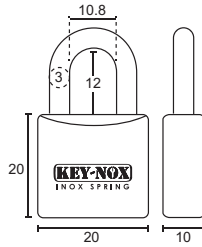

(Fig.1)

(Fig.2)

(Fig.3)

50 Series

SPECIFICATIONS:

- Hardened Shackle
- Stainless Steel Spring
- Solid Brass
- Indoor + Outdoor

Code No.	Packaging
KX50/20N	Visual

KX50/20N