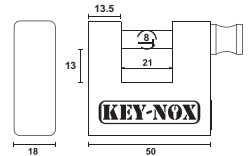

Steering Wheel Lock

KXSL-1

U/Price: 125.00

U/Price: 9.00

TO LOCK:
Place the opened section of the steering lock device onto the steering wheel. Turn the lock handle forward to secure it automatically.

TO UNLOCK:
Insert and turn the key to release the lock mechanism and remove it.

- Made of high quality steel
- Firm and comfortable grip
- Easy and convenient to mount
- Suitable for all models of vehicles

105 Series

SPECIFICATIONS:

- Brass Body with Stainless Steel Shackle
- Construction Key is available
- Can be Keyed Alike(KA) and Master Key(MK) with other range of locks.
- Chrome plated to enhance corrosion resistance
- Stainless Steel Ball

KX 105/50

U/Price: 75.00

Code No.	U/Price
KX105/50	75.00
KX105/50CK	106.00
KX105/50KA2	150.00
KX105/50CK2	197.00
KX105/50MK2	243.00
KX105/50KA3	225.00
KX105/50CK3	288.00
KX105/50MK3	357.00
KX105/50KA4	300.00
KX105/50CK4	379.00
KX105/50MK4	471.00

- KA - Key Alike - CK - Construction Key - MK - Master Key

KX105/50KA2

U/Price: 150.00

KX105/50KA3

U/Price: 225.00

KX105/50KA4

U/Price: 300.00