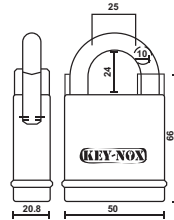

RED-RE VIOLET-VI ORANGE-OR YELLOW-YE

KX90/50CSKA2

U/Price: 210.00