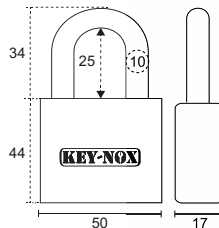

SPECIFICATIONS:

- Brass Body
- Hardened Steel Shackle
- Stainless Steel Ball
- Can be Keyed Alike and Master Keyed with other range of locks
- High precision cylinder caters for bigger master key system
- Construction key hole available to override missing keys or when contractor hand over the existing keys to property owner after construction is completed

Code No.	U/Price
KX950HS	90.00
KX950HSA2	180.00
KX950HSA3	270.00
KX950HSA4	360.00