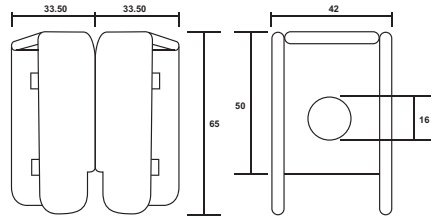

Padlock Protection Cover

U/Price: 47.00

U/Price: 47.00

U/Price: 56.00

U/Price: 56.00

Code No.	Handed	Packaging
KXPB45VL	Left	Visual
KXPB45VR	Right	Visual

Code No.	Handed	Packaging
KXPB65V	-	Visual

Padlock Auto Bracket

U/Price: 65.00

Code No.	Handed	Packaging
KXPB55VL	Left	Visual
KXPB55VR	Right	Visual