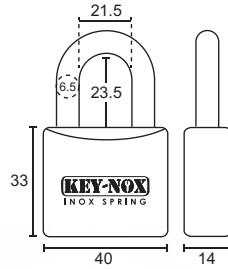

50 Series

SPECIFICATIONS:

- Stainless Steel Shackle
- Stainless Steel Spring
- Solid Brass
- Indoor + Outdoor

Code No.	Packaging
KX50/40N	Visual
KX50/40N-L	Visual

KX50/40N

U/Price: 28.00