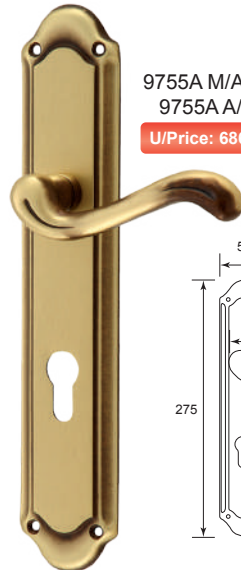

4038A G/N

U/Price: 827.00

*Pre-order with MOQ required

4038A G/P **U/Price: 827.00**

*Pre-order with MOQ required

Solid Brass Lever Handle On Plate

6038A G/N
U/Price: 827.00

6038A G/P
U/Price: 827.00
*Pre-order with
MOQ required

6038A S/G
U/Price: 827.00

**6070A M/AB &
6070A A/B**
U/Price: 608.00

6070A P/B
U/Price: 608.00
*Pre-order with MOQ required

Solid Brass Lever Handle On Plate

7033A G/N

U/Price: 780.00

8170A G/N

U/Price: 733.00

8670A M/AB &
8670A A/B

U/Price: 530.00

9755A M/AB &
9755A A/B

U/Price: 686.00

Solid Brass Lever Handle On Plate

Solid Brass Pull Handle

3733B G/P

U/Price: 546.00 / PC

6038B S/G

U/Price: 592.00 / PC

6038B S/B

U/Price: 546.00 / PC

Solid Brass Pull Handle

7033B G/N

U/Price: 577.00 / PC

8605B M/AB
& 8605B A/B