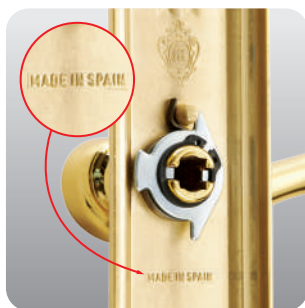

Solid Brass Lever Handle On Rose

4988A P/C

U/Price: 741.00

4988A S/N

U/Price: 741.00

4988A S/B

U/Price: 741.00

Solid Brass Centre Pull Handle

336A O/G **U/Price: 1654.00**

336B O/G **U/Price: 1076.00**

Solid Brass Fastening Hook

0550J O/G **U/Price: 234.00**

8605J A/B **U/Price: 234.00**

ADVANTAGES

Finest craftsmanship

Original made in Spain