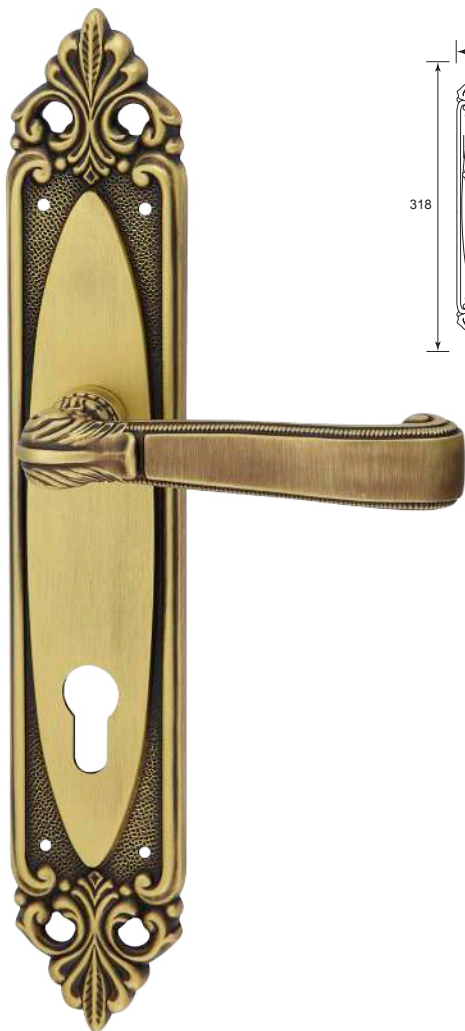

IR2 - IR8 LEVER HANDLE ON PLATE

IR9 - IR10 PULL HANDLE

IR11 - IR14 LEVER HANDLE ON ROSE

IR15 ACCESSORIES

IR16 MERCHANDISE DISPLAY

IR16 ADVANTAGES

Solid Brass Lever Handle On Plate

5165A B/A

U/Price: 1404.00

*Pre-order with MOQ required

6912A B/A

U/Price: 608.00

*Pre-order with MOQ required

Solid Brass Lever Handle On Plate

7405A B/A

U/Price: 718.00

6170 B/A

U/Price: 562.00

*Pre-order with MOQ required

5970 B/A

U/Price: 437.00

*Pre-order with MOQ required

Solid Brass Lever Handle On Plate

3733A M/AB **U/Price: 686.00**

4038A G/N

U/Price: 827.00

*Pre-order with MOQ required

4038A G/P **U/Price: 827.00**

*Pre-order with MOQ required

Solid Brass Lever Handle On Plate

6038A G/N
U/Price: 827.00

6038A G/P
U/Price: 827.00
*Pre-order with
MOQ required