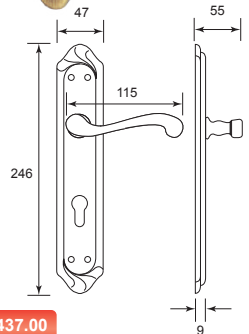

IR2 - IR8 LEVER HANDLE ON PLATE

IR9 - IR10 PULL HANDLE

IR11 - IR14 LEVER HANDLE ON ROSE

IR15 ACCESSORIES

IR16 MERCHANDISE DISPLAY

IR16 ADVANTAGES

Solid Brass Lever Handle On Plate

5165A B/A

U/Price: 1404.00

*Pre-order with MOQ required

6912A B/A

U/Price: 608.00

*Pre-order with MOQ required

Solid Brass Lever Handle On Plate

7405A B/A

U/Price: 718.00

6170 B/A

U/Price: 562.00

*Pre-order with MOQ required

5970 B/A

U/Price: 437.00

*Pre-order with MOQ required

Solid Brass Lever Handle On Plate

3733A M/AB **U/Price: 686.00**

4038A G/N

U/Price: 827.00

*Pre-order with MOQ required

4038A G/P **U/Price: 827.00**

*Pre-order with MOQ required

Solid Brass Lever Handle On Plate

6038A G/N
U/Price: 827.00

6038A G/P
U/Price: 827.00
*Pre-order with
MOQ required