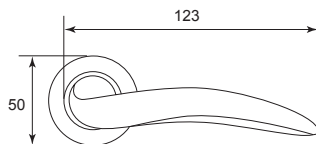

Solid Brass Lever Handle On Rose

5004A P/C

U/Price: 515.00