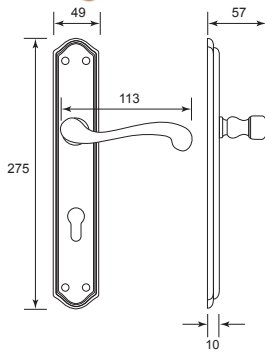

Solid Brass Lever Handle On Plate