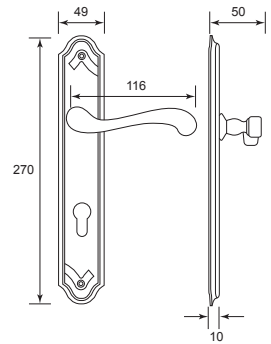

6038A S/G
U/Price: 827.00

**6070A M/AB &
6070A A/B**
U/Price: 608.00

6070A P/B
U/Price: 608.00
*Pre-order with MOQ required

Solid Brass Lever Handle On Plate

7033A G/N

U/Price: 780.00

8170A G/N

U/Price: 733.00

8670A M/AB &
8670A A/B

U/Price: 530.00

9755A M/AB &
9755A A/B

U/Price: 686.00

Solid Brass Lever Handle On Plate

Solid Brass Pull Handle

3733B G/P

U/Price: 546.00 / PC