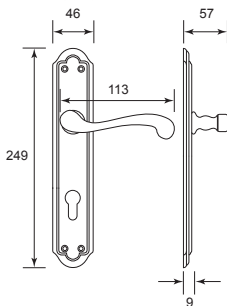

4038A G/N

U/Price: 827.00

*Pre-order with MOQ required

4038A G/P **U/Price: 827.00**

*Pre-order with MOQ required

Solid Brass Lever Handle On Plate

6038A G/N
U/Price: 827.00

6038A G/P
U/Price: 827.00
*Pre-order with
MOQ required

6038A S/G
U/Price: 827.00

**6070A M/AB &
6070A A/B**
U/Price: 608.00

6070A P/B
U/Price: 608.00
*Pre-order with MOQ required

Solid Brass Lever Handle On Plate

7033A G/N

U/Price: 780.00

8170A G/N

U/Price: 733.00

8670A M/AB &
8670A A/B

U/Price: 530.00

9755A M/AB &
9755A A/B

U/Price: 686.00

Solid Brass Lever Handle On Plate

Solid Brass Pull Handle

3733B G/P

U/Price: 546.00 / PC