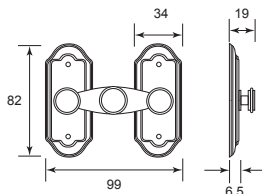

Solid Brass Lever Handle On Rose

4988A P/C

U/Price: 741.00

4988A S/N

U/Price: 741.00

4988A S/B

U/Price: 741.00

Solid Brass Centre Pull Handle

336A O/G **U/Price: 1654.00**

336B O/G **U/Price: 1076.00**

Solid Brass Fastening Hook

0550J O/G **U/Price: 234.00**

8605J A/B **U/Price: 234.00**

ADVANTAGES

Finest craftsmanship

Original made in Spain