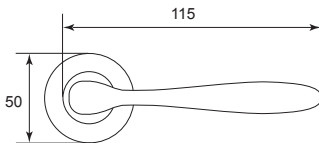

Solid Brass Lever Handle On Rose

5024A M/SN

U/Price: 600.00