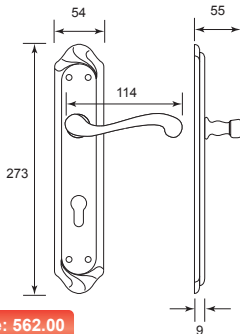

IR2 - IR8 LEVER HANDLE ON PLATE

IR9 - IR10 PULL HANDLE

IR11 - IR14 LEVER HANDLE ON ROSE

IR15 ACCESSORIES

IR16 MERCHANDISE DISPLAY

IR16 ADVANTAGES

Solid Brass Lever Handle On Plate

5165A B/A

U/Price: 1404.00

*Pre-order with MOQ required

6912A B/A

U/Price: 608.00

*Pre-order with MOQ required

Solid Brass Lever Handle On Plate

7405A B/A

U/Price: 718.00

6170 B/A

U/Price: 562.00

*Pre-order with MOQ required

5970 B/A

U/Price: 437.00

*Pre-order with MOQ required

Solid Brass Lever Handle On Plate

3733A M/AB **U/Price: 686.00**