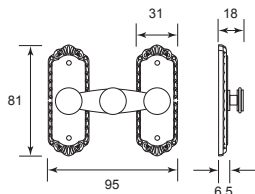

Solid Brass Lever Handle On Rose

4988A P/C

U/Price: 741.00

4988A S/N

U/Price: 741.00

4988A S/B

U/Price: 741.00

Solid Brass Centre Pull Handle

336A O/G **U/Price: 1654.00**

336B O/G **U/Price: 1076.00**

Solid Brass Fastening Hook

0550J O/G **U/Price: 234.00**

8605J A/B **U/Price: 234.00**

ADVANTAGES

Finest craftsmanship

Original made in Spain