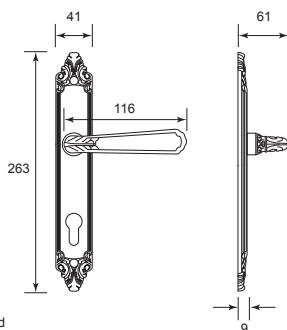

IR2 - IR8 LEVER HANDLE ON PLATE

IR9 - IR10 PULL HANDLE

IR11 - IR14 LEVER HANDLE ON ROSE

IR15 ACCESSORIES

IR16 MERCHANDISE DISPLAY

IR16 ADVANTAGES

Solid Brass Lever Handle On Plate

5165A B/A

U/Price: 1404.00

*Pre-order with MOQ required

6912A B/A

U/Price: 608.00

*Pre-order with MOQ required

Solid Brass Lever Handle On Plate

7405A B/A

U/Price: 718.00