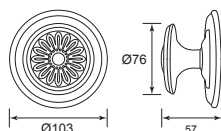

Solid Brass Centre Pull Handle

Solid Brass Fastening Hook