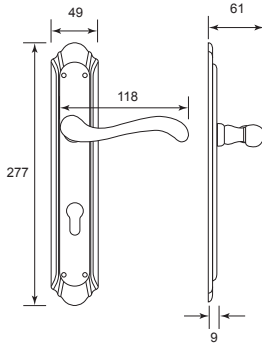

IR2 - IR8 LEVER HANDLE ON PLATE

IR9 - IR10 PULL HANDLE

IR11 - IR14 LEVER HANDLE ON ROSE

IR15 ACCESSORIES

IR16 MERCHANDISE DISPLAY

IR16 ADVANTAGES

Solid Brass Lever Handle On Plate

5165A B/A

6170 B/A

U/Price: 562.00

*Pre-order with MOQ required

5970 B/A

U/Price: 437.00

*Pre-order with MOQ required

Solid Brass Lever Handle On Plate

3733A M/AB **U/Price: 686.00**