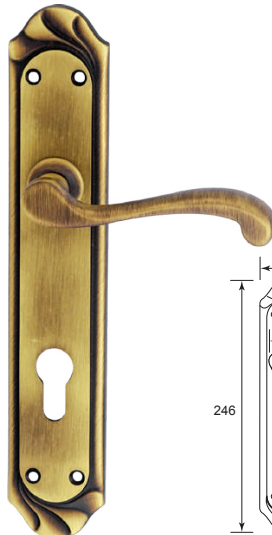

IR2 - IR8 LEVER HANDLE ON PLATE

IR9 - IR10 PULL HANDLE

IR11 - IR14 LEVER HANDLE ON ROSE

IR15 ACCESSORIES

IR16 MERCHANDISE DISPLAY

IR16 ADVANTAGES

Solid Brass Lever Handle On Plate

5165A B/A

U/Price: 1404.00

*Pre-order with MOQ required

6912A B/A

U/Price: 608.00

*Pre-order with MOQ required

Solid Brass Lever Handle On Plate

7405A B/A

U/Price: 718.00

6170 B/A

U/Price: 562.00

*Pre-order with MOQ required

5970 B/A

U/Price: 437.00

*Pre-order with MOQ required

Solid Brass Lever Handle On Plate

3733A M/AB **U/Price: 686.00**

4038A G/N

U/Price: 827.00

*Pre-order with MOQ required

4038A G/P **U/Price: 827.00**

*Pre-order with MOQ required

Solid Brass Lever Handle On Plate

6038A G/N
U/Price: 827.00

6038A G/P
U/Price: 827.00
*Pre-order with
MOQ required