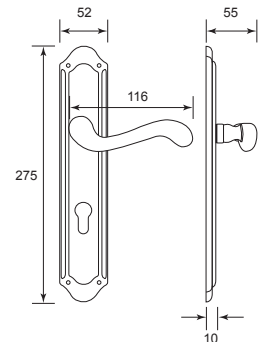

6038A S/G
U/Price: 827.00

**6070A M/AB &
6070A A/B**
U/Price: 608.00

6070A P/B
U/Price: 608.00
*Pre-order with MOQ required

Solid Brass Lever Handle On Plate

7033A G/N

U/Price: 780.00

8170A G/N

U/Price: 733.00

8670A M/AB &
8670A A/B

U/Price: 530.00

9755A M/AB &
9755A A/B

U/Price: 686.00

Solid Brass Lever Handle On Plate

Solid Brass Pull Handle

3733B G/P

U/Price: 546.00 / PC