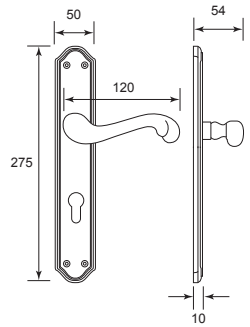

**6070A M/AB &
6070A A/B**
U/Price: 608.00