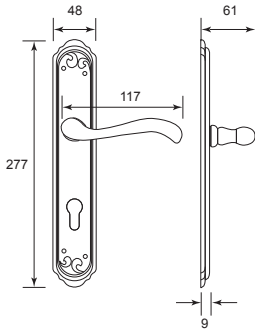

4038A G/N

U/Price: 827.00

*Pre-order with MOQ required

4038A G/P **U/Price: 827.00**

*Pre-order with MOQ required

Solid Brass Lever Handle On Plate

6038A G/N
U/Price: 827.00

6038A G/P
U/Price: 827.00
*Pre-order with
MOQ required

6038A S/G
U/Price: 827.00

**6070A M/AB &
6070A A/B**
U/Price: 608.00

6070A P/B
U/Price: 608.00
*Pre-order with MOQ required

Solid Brass Lever Handle On Plate

7033A G/N

U/Price: 780.00

8170A G/N

U/Price: 733.00

8670A M/AB &
8670A A/B

U/Price: 530.00

9755A M/AB &
9755A A/B

U/Price: 686.00

Solid Brass Lever Handle On Plate

Solid Brass Pull Handle

3733B G/P

U/Price: 546.00 / PC