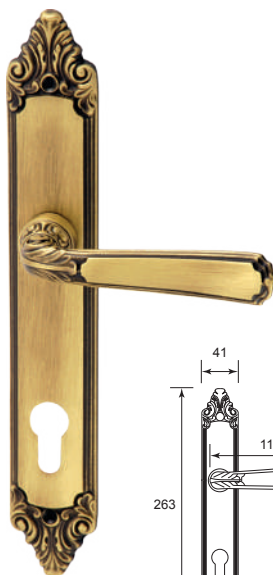

IR2 - IR8 LEVER HANDLE ON PLATE

IR9 - IR10 PULL HANDLE

IR11 - IR14 LEVER HANDLE ON ROSE

IR15 ACCESSORIES

IR16 MERCHANDISE DISPLAY

IR16 ADVANTAGES

Solid Brass Lever Handle On Plate

5165A B/A

U/Price: 1404.00

*Pre-order with MOQ required

6912A B/A

U/Price: 608.00

*Pre-order with MOQ required

Solid Brass Lever Handle On Plate

7405A B/A

U/Price: 718.00

6170 B/A

U/Price: 562.00

*Pre-order with MOQ required

5970 B/A

U/Price: 437.00

*Pre-order with MOQ required

Solid Brass Lever Handle On Plate

3733A M/AB **U/Price: 686.00**

4038A G/N

U/Price: 827.00

*Pre-order with MOQ required

4038A G/P **U/Price: 827.00**

*Pre-order with MOQ required

Solid Brass Lever Handle On Plate

6038A G/N
U/Price: 827.00

6038A G/P
U/Price: 827.00
*Pre-order with
MOQ required