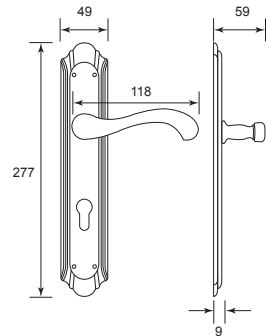

3700A S/G **U/Price: 827.00**

*Pre-order with MOQ required