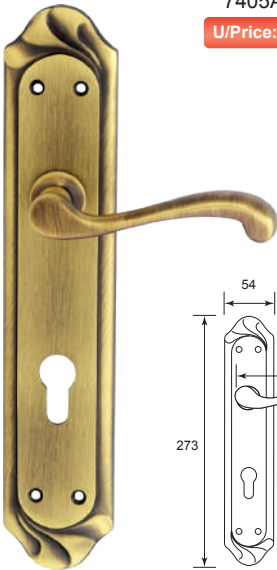

IR2 - IR8 LEVER HANDLE ON PLATE

IR9 - IR10 PULL HANDLE

IR11 - IR14 LEVER HANDLE ON ROSE

IR15 ACCESSORIES

IR16 MERCHANDISE DISPLAY

IR16 ADVANTAGES

Solid Brass Lever Handle On Plate

5165A B/A

U/Price: 1404.00

*Pre-order with MOQ required

6912A B/A

U/Price: 608.00

*Pre-order with MOQ required

Solid Brass Lever Handle On Plate

7405A B/A

U/Price: 718.00

6170 B/A

U/Price: 562.00

*Pre-order with MOQ required

5970 B/A

U/Price: 437.00

*Pre-order with MOQ required

Solid Brass Lever Handle On Plate

3733A M/AB **U/Price: 686.00**

4038A G/N

U/Price: 827.00

*Pre-order with MOQ required

4038A G/P **U/Price: 827.00**

*Pre-order with MOQ required

Solid Brass Lever Handle On Plate

6038A G/N
U/Price: 827.00

6038A G/P
U/Price: 827.00
*Pre-order with
MOQ required