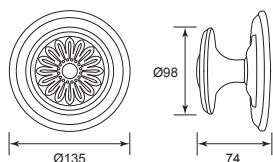

336B O/G **U/Price: 1076.00**