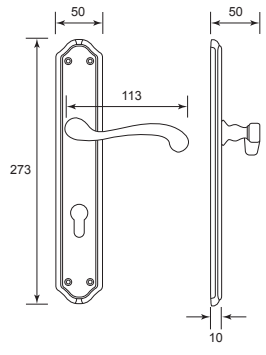

4038A G/N

U/Price: 827.00

*Pre-order with MOQ required

4038A G/P **U/Price: 827.00**

*Pre-order with MOQ required

Solid Brass Lever Handle On Plate

6038A G/N
U/Price: 827.00

6038A G/P
U/Price: 827.00
*Pre-order with
MOQ required

6038A S/G
U/Price: 827.00

**6070A M/AB &
6070A A/B**
U/Price: 608.00

6070A P/B
U/Price: 608.00
*Pre-order with MOQ required

Solid Brass Lever Handle On Plate

7033A G/N

U/Price: 780.00

8170A G/N

U/Price: 733.00