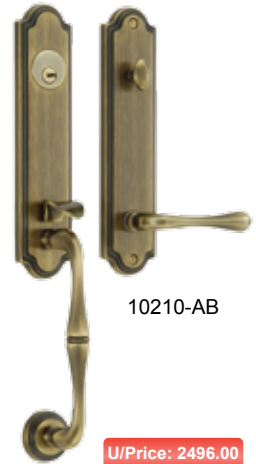

## Handleset - Diva

Cylinder Can Be Upgraded To Higher Security With TESA T60 / T80

Reliable Finishing

Original From Italy (Back of the handle)

Elegant Look With Big Escutcheon

4010-IC

**U/Price: 5148.00**

**DUMMY: 2808.00**

10210-IC

**U/Price: 3900.00**  
**DUMMY: 2808.00**

10210-IB

**U/Price: 3900.00**  
**DUMMY: 2808.00**

10210-AB

**U/Price: 2496.00**  
**DUMMY: 1716.00**

## Solid Brass Lever Handle On Rose - Euro

403-52-IC

U/Price: 1108.00

403-52-IB U/Price: 1108.00

## Solid Brass Lever Handle On Rose - Ibis *Designer : Gilulio Jacchetti*

500-PR-IC

U/Price: 1326.00

500-PR-IB U/Price: 1326.00