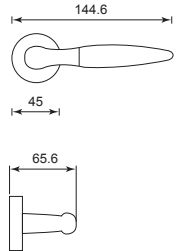

## Solid Brass Lever Handle On Rose - Soft *Designer : BCF*

Solid Brass Lever Handle On Rose  
- Soft Plus

401-45-NSV/SN

U/Price: 749.00

401-45-PB/SB U/Price: 749.00

Solid Brass Lever Handle On Rose  
- Ala