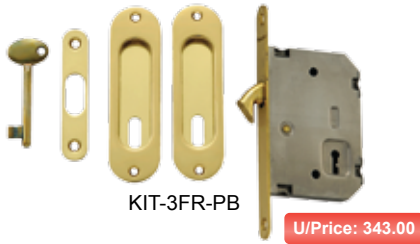

Sliding Door Lock - Entrance

**Pre-Order with MOQ required for P/B Finish