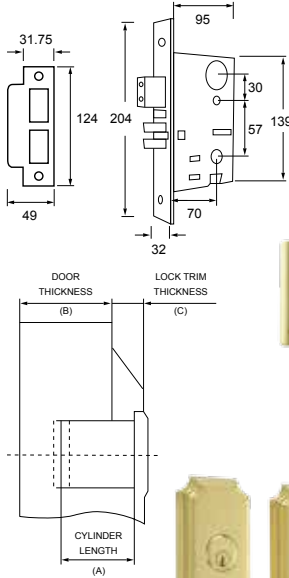

**FS2 - FS4** HANDLESET

**FS5 - FS15** LEVER HANDLE

**FS16** LEVER HANDLE ON PLATE

**FS17** PULL HANDLE

**FS18** SLIDING DOOR LOCK

# Handleset - Prince Of Wales

Cylinder Can Be Upgraded To Higher Security With TESA T60 / T80

Reliable Finishing

Original From Italy (Back of the handle)

Elegant Look With Big Escutcheon

6010-IC

**U/Price: 5928.00**

**DUMMY: 3276.00**

\*Minimum Door Thickness : 1 3/4" (45mm)

6010-IB

**U/Price: 5928.00**

**DUMMY: 3276.00**

6010-AB

**U/Price: 5148.00**

**DUMMY: 2340.00**