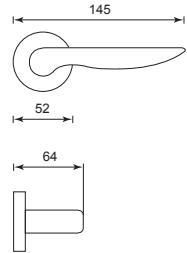

Solid Brass Lever Handle On Rose - Venere *Designer : BCF*