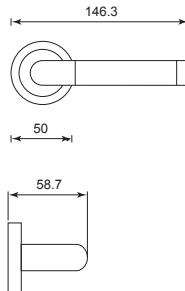

Solid Brass Lever Handle On Rose - Allegra