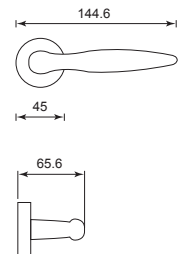

Solid Brass Lever Handle On Rose - Soft *Designer : BCF*