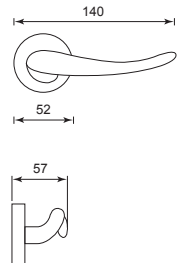

2050-52-IB U/Price: 1326.00