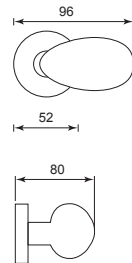

## Solid Brass Lever Handle On Rose - Uovo

796-52P-IC

U/Price: 1326.00

796-52P-IB

U/Price: 1326.00