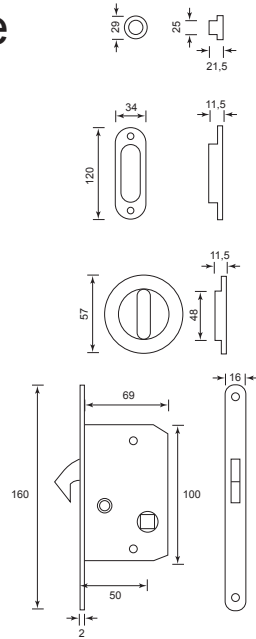

Sliding Door Lock - Entrance

**Pre-Order with MOQ required for P/B Finish

Sliding Door Lock - Privacy