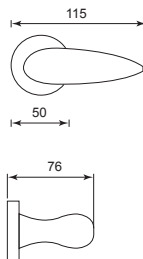

Solid Brass Lever Handle On Rose

- Opera 1 *Designer: Giulio Jacchetti*