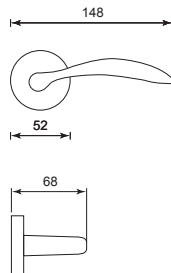

Solid Brass Lever Handle On Rose

- Laguna *Designer: BCF*