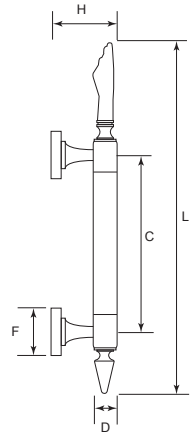

EV2 623 SERIES

EV3 626 SERIES

EV4 630 SERIES

EV5 692 & 626 SERIES

EV6 HAT & HOOK

EV7 HAT & HOOK / ROLLER LATCH

EV8 ADVANTAGES

Pull Handle

623A/260/NB

U/Price: 172.00 / PC

Product Code	C(mm)	D(mm)	F(mm)	H(mm)	L(mm)
623A/260/NB	165	19	35	46	260

623-1B/350/NR 623-1B/350/NB 623-1B/350/GR 623-1B/350/GB

U/Price: 983.00 / PAIR

*623B/350/NR 623B/350/GR

*note: 623B suitable for back to back fixing.

626 SERIES

Pull Handle

Wood & Brass Combination

626-1A/300/NR

626-1A/300/NB

626-1A/300/GR

626-1A/300/GB

Pull Handle

Wood & Brass Combination

630A/280/NB 630A/280/NR

U/Price: 218.00 / PC

Product Code	C(mm)	D(mm)	F(mm)	H(mm)	L(mm)
630A/280/NB	210	19	19	47	280
630A/280/NR	210	19	19	47	280

Product Code	C(mm)	D(mm)	F(mm)	H(mm)	L(mm)
630/450/NW	275	32	41	70	450
630/600/NW	425	33	41	70	600