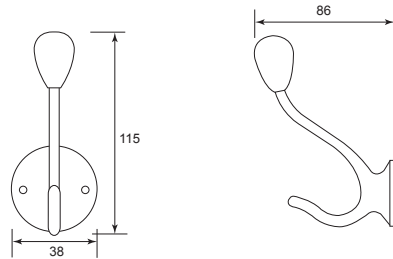

Description	Material	Finish
HH3505	Zinc Alloy	NW