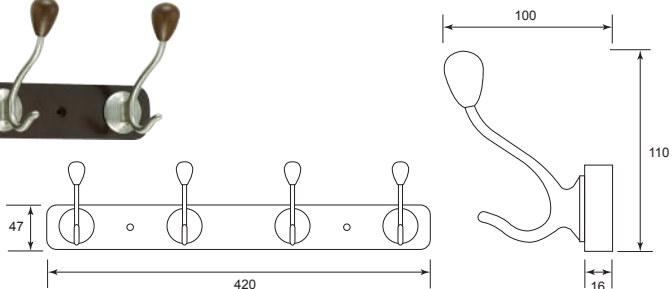

626-A1/250/
NB

U/Price: 164.00 / PC

Product Code	C(mm)	D(mm)	F(mm)	H(mm)	L(mm)
626-A1/250/NB	175	19	35	44	250

*626-A1/250/NW = 164.00 / PC

Hat & Hook

HH3507-NW

U/Price: 118.00

Description	Material	Finish
HH3507	Zinc Alloy	NW

Hat & Hook

HH3506-3SN

U/Price: 131.00

Description	Material	Finish
HH3506-3	Zinc Alloy	SN

HH3505-4NW

U/Price: 164.00

Description	Material	Finish
HH3505-4	Zinc Alloy	NW

Magnetic Roller Latch

Description	Material	Finish
RL2147M	Steel	N/P, B/P

RL2147M N/P

U/Price: 16.00

RL2147M B/P

U/Price: 16.00

Finest quality and even joint between metal and wood.

Solid base provides better holding to the surface