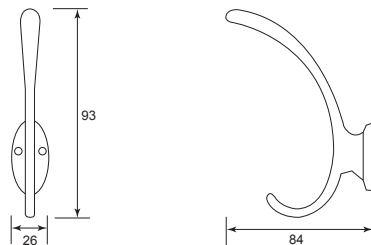

Description	Material	Finish
HH3506	Zinc Alloy	BN, GP