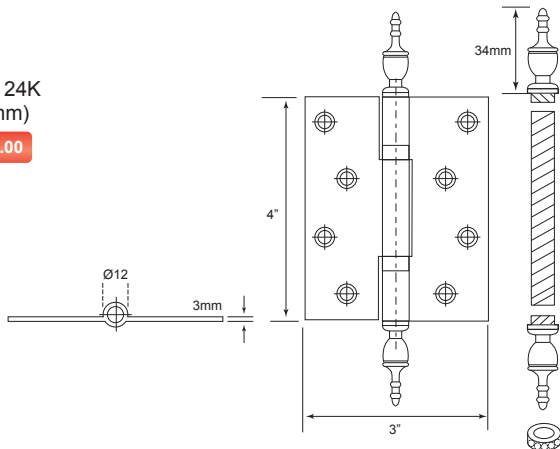

BH403PT2B 24K
(4" x 3" x 3mm)

U/Price: 120.00
Per Pair