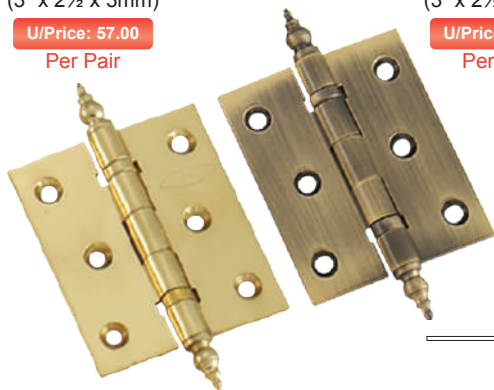

Code No.	A	B	C	D	E	F	G	H	Finish
ESCH60	29mm	19mm	160mm	138mm	15mm	31mm	9.5mm	7.5mm	Stainless Steel

Conceal Hinges

CH9518 TNC

U/Price: 225.00

Per Pair

SPECIFICATIONS:

- For timber door
- Suitable for both left and right hand door
- Material : Zinc Alloy & Stainless Steel

Code No.	A	B	C	D	E	F	G	Finish
CH9518	19mm	13mm	95mm	51mm	1.2mm	27mm	9.5mm	TNC

Brass Conceal Hinges

CH12 P/B

U/Price: 22.00

Per Pair

SPECIFICATIONS:

- For timber door
- Suitable for both left and right hand door
- Material : Brass

Code No.	A	B	C	Finish
CH12	12mm	14mm	6.5mm	P/B

Brass Hinges

BH325FT2B E/L
(3" x 2 1/2" x 3mm)

U/Price: 55.00
Per Pair

BH325PT2B E/L
(3" x 2 1/2" x 3mm)

U/Price: 57.00
Per Pair

BH325PT2B A/B
(3" x 2 1/2" x 3mm)

U/Price: 68.00
Per Pair

BH325PT2B 2T
(3" x 2 1/2" x 3mm)

U/Price: 68.00
Per Pair

Brass Hinges**BH403FT E/L**
(4" x 3" x 3mm)**U/Price: 62.00**
Per Pair**BH403PT E/L**
(4" x 3" x 3mm)**U/Price: 72.00**
Per Pair**BH403PT2B 24K**
(4" x 3" x 3mm)**U/Price: 120.00**
Per Pair