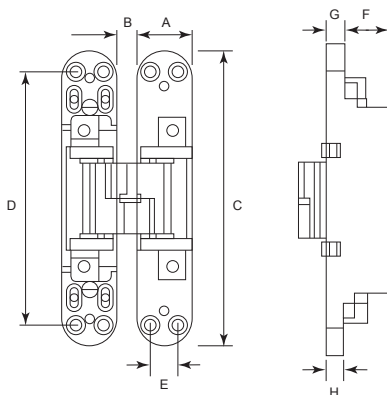

SPECIFICATIONS:

- For timber door
- With 4 ball bearings
- Suitable for both left and right hand door
- Material : Stainless Steel SUS 304

Code No.	Height (H)	Width (W)	Thickness (T)	Finish
SH3635FT4B	152mm/6"	89mm/3½"	3mm	S/S, PVD, A/B

Per Pair

S3543LT2BFA

U/Price: 195.00

Per Pair

SPECIFICATIONS:

- For timber door
- 2 ball Bearing
- Suitable for both left and right hand door
- Material : Brass

Code No.	Height (H)	Width (W)	Thickness (T)	Finish
C3543LT2B	102mm/4"	76mm/3"	3.5mm	SBZ, FA
S3543LT2B	102mm/4"	76mm/3"	3.5mm	SBZ, FA

Conceal Hinges

ESCH 40
U/Price: 355.00
 Per Pair

SPECIFICATIONS:

- For timber door
- Suitable for both left and right hand door
- Material : Stainless Steel
- Door thickness : 35mm - 50mm
- Weight Loading : 40kg/pc
- Recommendation : 3pcs per door

Code No.	A	B	C	D	E	F	G	Finish
ESCH40	28mm	22mm	118mm	61.5mm	1.4mm	41mm	9.5mm	Stainless Steel

ESCH 60
U/Price: 840.00
 Per Pair

SPECIFICATIONS:

- For timber door
- Suitable for both left and right hand door
- Material : Stainless Steel
- Door thickness : 40mm - 55mm
- Weight Loading : 60kg/pc
- Recommendation : 3pcs per door