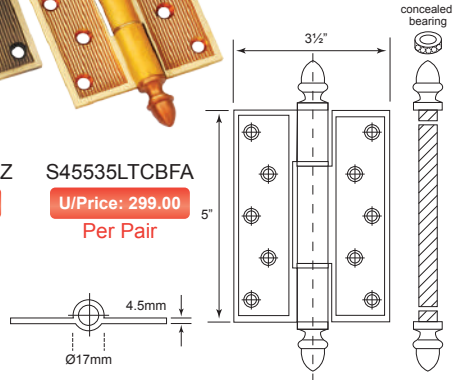

U/Price: 132.00
Per Pair

SPECIFICATIONS:

- For timber door
- With 4 ball bearings
- Suitable for both left and right hand door
- Material : Stainless Steel SUS 304

Code No.	Height (H)	Width (W)	Thickness (T)	Finish
SH3535FT4B	127mm/5"	89mm/3½"	3mm	S/S, PVD, A/B

U/Price: 646.00

Per Pair

SPECIFICATIONS:

- For timber door
- With 5 ball bearings
- Suitable for both left and right hand door
- Material : Brass

Code No.	Height (H)	Width (W)	Thickness (T)	Finish
BH585FT5B	203mm/8"	127mm/5"	5mm	S/N, P/B, A/B

U/Price: 299.00

Per Pair

S45535LTCBFA

U/Price: 299.00

Per Pair

SPECIFICATIONS:

- For timber door
- 2 Concealed Bearing
- Suitable for both left and right hand door
- Material : Brass

Code No.	Height (H)	Width (W)	Thickness (T)	Finish
C45535LTCB	127mm/5"	89mm/3 1/2"	4.5mm	SBZ, FA
S45535LTCB	127mm/5"	89mm/3 1/2"	4.5mm	SBZ, FA

Per Pair

S3543LT2BFA

U/Price: 195.00

Per Pair

SPECIFICATIONS:

- For timber door
- 2 ball Bearing
- Suitable for both left and right hand door
- Material : Brass

Code No.	Height (H)	Width (W)	Thickness (T)	Finish
C3543LT2B	102mm/4"	76mm/3"	3.5mm	SBZ, FA
S3543LT2B	102mm/4"	76mm/3"	3.5mm	SBZ, FA