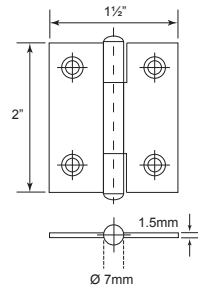

SPECIFICATIONS:

- For timber door
- Suitable for both left and right hand door
- Material : Stainless Steel SUS 304

Code No.	Height (H)	Width (W)	Thickness (T)	Finish
RVH1015	38mm/1 1/2"	32mm/1 1/4"	1mm	S/S
RVH1520	51mm/2"	38mm/1 1/2"	1.5mm	S/S

SH3215 S/S

U/Price: 16.00
Per Pair

SPECIFICATIONS:

- For timber door
- Suitable for both left and right hand door
- Material : Stainless Steel SUS 304

Code No.	Height (H)	Width (W)	Thickness (T)	Finish
SH3215	76mm/3"	51mm/2"	1.5mm	S/S

SH35238

U/Price: 29.00
Per Pair

SPECIFICATIONS:

- For timber door
- Suitable for both left and right hand door
- Material : Stainless Steel SUS 304

Code No.	Height (H)	Width (W)	Thickness (T)	Finish
SH35238	89mm/3.5"	60mm/2 3/8"	2mm	S/S

- For timber door
- Suitable for both left and right hand door
- Material : Stainless Steel SUS 304

Code No.	Height (H)	Width (W)	Thickness (T)	Finish
SH25535FT	127mm/5"	89mm/3 1/2"	2.5mm	S/S
SH505	127mm/5"	89mm/3 1/2"	2.5mm	S/S