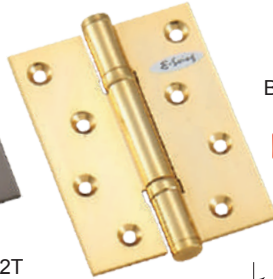

Code No.	A	B	C	D	E	F	G	Finish
CH9518	19mm	13mm	95mm	51mm	1.2mm	27mm	9.5mm	TNC

Brass Conceal Hinges

CH12 P/B

U/Price: 22.00

Per Pair

SPECIFICATIONS:

- For timber door
- Suitable for both left and right hand door
- Material : Brass

Code No.	A	B	C	Finish
CH12	12mm	14mm	6.5mm	P/B

Brass Hinges

BH325FT2B E/L
(3" x 2 1/2" x 3mm)

U/Price: 55.00
Per Pair

BH325PT2B E/L
(3" x 2 1/2" x 3mm)

U/Price: 57.00
Per Pair

BH325PT2B A/B
(3" x 2 1/2" x 3mm)

U/Price: 68.00
Per Pair

BH325PT2B 2T
(3" x 2 1/2" x 3mm)

U/Price: 68.00
Per Pair

Brass Hinges**BH403FT E/L**
(4" x 3" x 3mm)**U/Price: 62.00**
Per Pair**BH403PT E/L**
(4" x 3" x 3mm)**U/Price: 72.00**
Per Pair**BH403PT2B 24K**
(4" x 3" x 3mm)**U/Price: 120.00**
Per Pair

Brass Hinges

BH403FT2B E/L
(4" x 3" x 3mm)
U/Price: 64.00
Per Pair

BH403FT2B 2T
(4" x 3" x 3mm)
U/Price: 100.00
Per Pair

BH403FT2B 24K
(4" x 3" x 3mm)
U/Price: 110.00
Per Pair

BH503PT2B E/L
(5" x 3 1/2" x 4mm)
U/Price: 134.00
Per Pair