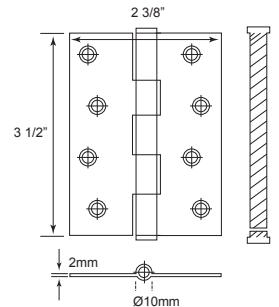

SPECIFICATIONS:

- For timber door
- Suitable for both left and right hand door
- Material : Stainless Steel SUS 304

Code No.	Height (H)	Width (W)	Thickness (T)	Finish
RVH1015	38mm/1 1/2"	32mm/1 1/4"	1mm	S/S
RVH1520	51mm/2"	38mm/1 1/2"	1.5mm	S/S

SH3215 S/S

U/Price: 16.00
Per Pair

SPECIFICATIONS:

- For timber door
- Suitable for both left and right hand door
- Material : Stainless Steel SUS 304

Code No.	Height (H)	Width (W)	Thickness (T)	Finish
SH3215	76mm/3"	51mm/2"	1.5mm	S/S

SH35238

U/Price: 29.00
Per Pair

SPECIFICATIONS:

- For timber door
- Suitable for both left and right hand door
- Material : Stainless Steel SUS 304

Code No.	Height (H)	Width (W)	Thickness (T)	Finish
SH35238	89mm/3.5"	60mm/2 3/8"	2mm	S/S

Stainless Steel Hinges

SH303 S/S

U/Price: 36.00

Per Pair

SPECIFICATIONS:

- For timber door
- Suitable for both left and right hand door
- Material : Stainless Steel SUS 304

Code No.	Height (H)	Width (W)	Thickness (T)	Finish
SH303	102mm/4"	76mm/3"	2mm	S/S