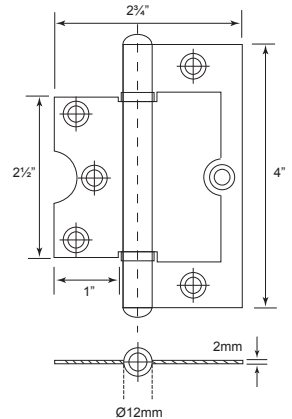

SPECIFICATIONS:

- For timber door
- Suitable for both left and right hand door
- Material : Steel

Code No.	Height (H)	Width (W)	Thickness (T)	Finish
BF102	102mm/4"	70mm/2 3/4"	2mm	S/N, A/B, A/C, A/M