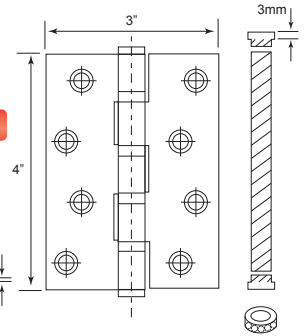

SPECIFICATIONS:

- For timber door
- Suitable for both left and right hand door
- Material : Stainless Steel SUS 304

Code No.	Height (H)	Width (W)	Thickness (T)	Finish
RVH1015	38mm/1 1/2"	32mm/1 1/4"	1mm	S/S
RVH1520	51mm/2"	38mm/1 1/2"	1.5mm	S/S

U/Price: 65.00

Per Pair

Code No.	Height (H)	Width (W)	Thickness (T)	Finish
SH243FT4B	102mm/4"	76mm/3"	2.0mm	S/S

SH25535FT4B S/S

U/Price: 76.00

Per Pair

SPECIFICATIONS:

- For timber door
- With 4 ball bearings
- Suitable for both left and right hand door
- Material : Stainless Steel SUS 304

SH2543FT4B
A/B

U/Price: 69.00

Per Pair

SH2543FT4B
A/C

U/Price: 69.00

Per Pair

SPECIFICATIONS:

- For timber door
- With 4 ball bearings
- Suitable for both left and right hand door
- Material : Stainless Steel SUS 304

U/Price: 88.00

Per Pair

SH2553FT4B
A/C

U/Price: 88.00

Per Pair

SPECIFICATIONS:

- For timber door
- With 4 ball bearings
- Suitable for both left and right hand door
- Material : Stainless Steel SUS 304

Code No.	Height (H)	Width (W)	Thickness (T)	Finish
SH2553FT4B	127mm/5"	76mm/3"	2.5mm	S/S, PVD, A/B A/C