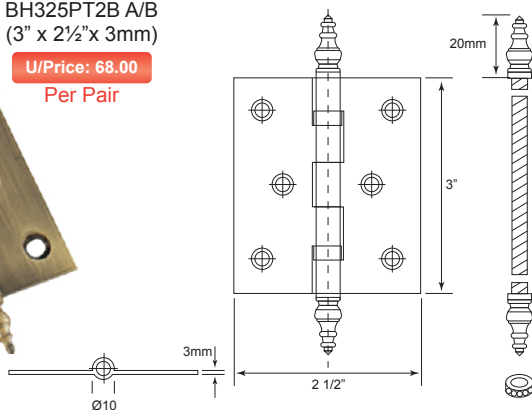

BH325PT2B A/B
(3" x 2 1/2" x 3mm)

U/Price: 68.00
Per Pair

U/Price: 68.00
Per Pair