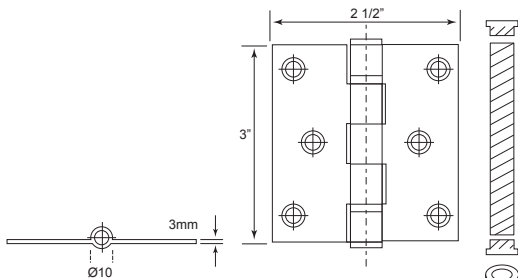

BH325FT2B E/L
(3" x 2 1/2" x 3mm)