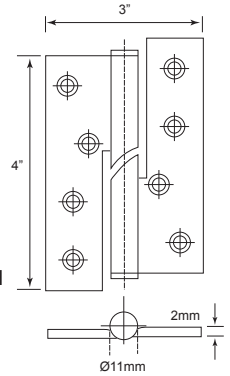

SPECIFICATIONS:

- For timber door
- Suitable for both left and right hand door
- Material : Stainless Steel SUS 304

Code No.	Height (H)	Width (W)	Thickness (T)	Finish
RVH1015	38mm/1 1/2"	32mm/1 1/4"	1mm	S/S
RVH1520	51mm/2"	38mm/1 1/2"	1.5mm	S/S

- For timber door
- Suitable for both left and right hand door
- Material : Stainless Steel SUS 304

Code No.	Height (H)	Width (W)	Thickness (T)	Finish
SH25535FT	127mm/5"	89mm/3 1/2"	2.5mm	S/S
SH505	127mm/5"	89mm/3 1/2"	2.5mm	S/S

Code No.	Height (H)	Width (W)	Thickness (T)	Finish
BF102	102mm/4"	70mm/2 3/4"	2mm	S/N, A/B, A/C, A/M

Stainless Steel Rising Hinges

RH2043 S/S - RH

U/Price: 65.00

Per Pair

RH2043 S/S - LH

U/Price: 65.00

Per Pair

SPECIFICATIONS:

- For timber door
- Door return to auto-closing state after it was pulled or pushed, suitable for wash room aisle door.
- Material : Stainless Steel SUS 304

Code No.	Height (H)	Width (W)	Thickness (T)	Finish
RH2043 - RH	102mm/4"	76mm/3"	2mm	S/S
RH2043 - LH	102mm/4"	76mm/3"	2mm	S/S