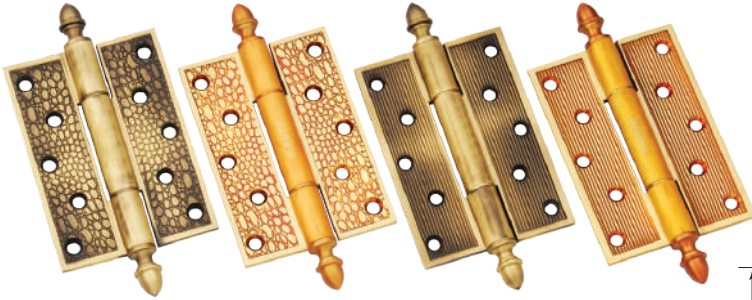

- For timber door
- Suitable for both left and right hand door
- Material : Brass

Code No.	Height (H)	Width (W)	Thickness (T)	Finish
PH4424	102mm/4"	102mm/4"	4mm	P/B, S/N

Parliament Brass Hinges

PH4633 P/B

U/Price: 163.00

Per Pair

PH4633 S/N

U/Price: 182.00

Per Pair

SPECIFICATIONS:

- For timber door
- Suitable for both left and right hand door
- Material : Brass

Code No.	Height (H)	Width (W)	Thickness (T)	Finish
PH4633	102mm/4"	152mm/6"	3mm	P/B, S/N

Classic Brass Hinges

C45535LTCBSBZ

U/Price: 299.00

Per Pair

C45535LTCBFA

U/Price: 299.00

Per Pair

S45535LTCBSBZ

U/Price: 299.00

Per Pair

S45535LTCBFA

U/Price: 299.00

Per Pair

SPECIFICATIONS:

- For timber door
- 2 Concealed Bearing
- Suitable for both left and right hand door
- Material : Brass

Code No.	Height (H)	Width (W)	Thickness (T)	Finish
C45535LTCB	127mm/5"	89mm/3 1/2"	4.5mm	SBZ, FA
S45535LTCB	127mm/5"	89mm/3 1/2"	4.5mm	SBZ, FA