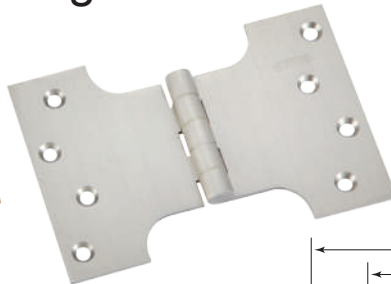

PH4633 S/N

U/Price: 182.00

Per Pair