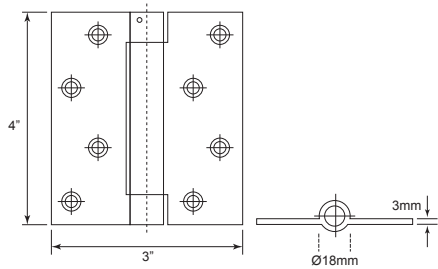

SPH3044 S/S **U/Price: 98.00** Per Pair