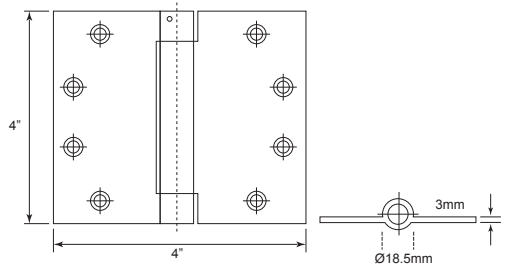

Step 1 = Adjust spring force using allen key
Step 2 = Fixing of adjustment spring force with security pin

SPECIFICATIONS:

- For timber door
- Auto close after open
- Suitable for both left and right hand door
- Material : Stainless Steel SUS 304

Code No.	Height (H)	Width (W)	Thickness (T)	Finish
SPH3043	102mm/4"	76mm/3"	3mm	S/S
SPH3044	102mm/4"	102mm/4"	3mm	S/S