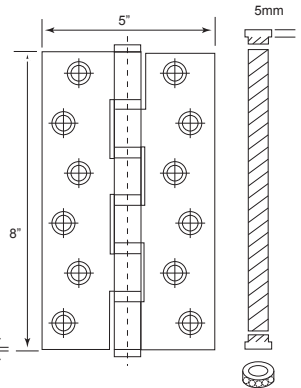

SH35238

U/Price: 29.00
Per Pair

SPECIFICATIONS:

- For timber door
- Suitable for both left and right hand door
- Material : Stainless Steel SUS 304

Code No.	Height (H)	Width (W)	Thickness (T)	Finish
SH35238	89mm/3.5"	60mm/2 3/8"	2mm	S/S

- For timber door
- Suitable for both left and right hand door
- Material : Stainless Steel SUS 304

Code No.	Height (H)	Width (W)	Thickness (T)	Finish
SH25535FT	127mm/5"	89mm/3 1/2"	2.5mm	S/S
SH505	127mm/5"	89mm/3 1/2"	2.5mm	S/S

SPECIFICATIONS:

- For timber door
- Door return to auto-closing state after it was pulled or pushed, suitable for wash room aisle door.
- Material : Stainless Steel SUS 304

Code No.	Height (H)	Width (W)	Thickness (T)	Finish
RH2043 - RH	102mm/4"	76mm/3"	2mm	S/S
RH2043 - LH	102mm/4"	76mm/3"	2mm	S/S

U/Price: 646.00

Per Pair

SPECIFICATIONS:

- For timber door
- With 5 ball bearings
- Suitable for both left and right hand door
- Material : Brass

Code No.	Height (H)	Width (W)	Thickness (T)	Finish
BH585FT5B	203mm/8"	127mm/5"	5mm	S/N, P/B, A/B