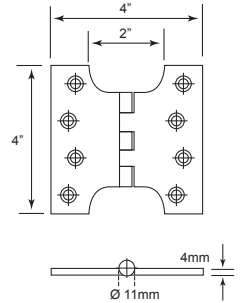

SPECIFICATIONS:

- For timber door
- Suitable for both left and right hand door
- Material : Brass

Code No.	Height (H)	Width (W)	Thickness (T)	Finish
PH4424	102mm/4"	102mm/4"	4mm	P/B, S/N