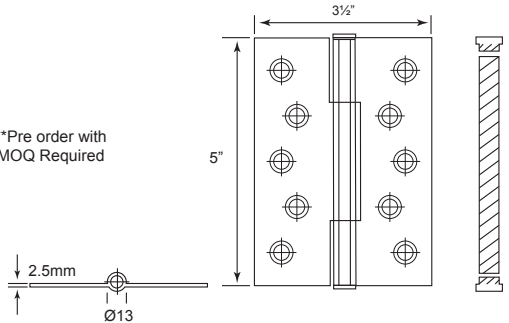

SPECIFICATIONS:

- For timber door
- Suitable for both left and right hand door
- Material : Stainless Steel SUS 304

Code No.	Height (H)	Width (W)	Thickness (T)	Finish
SH25535FT	127mm/5"	89mm/3 1/2"	2.5mm	S/S
SH505	127mm/5"	89mm/3 1/2"	2.5mm	S/S