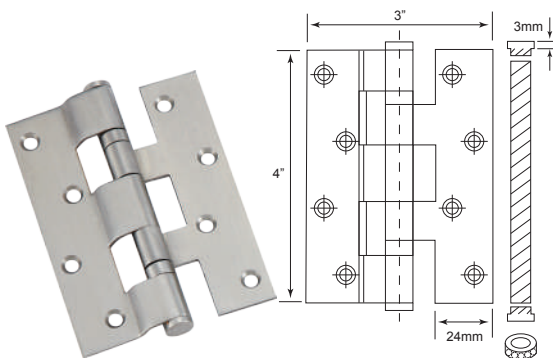

SPECIFICATIONS:

- For timber door
- Suitable for both left and right hand door
- Material : Stainless Steel SUS 304

Code No.	Height (H)	Width (W)	Thickness (T)	Finish
RVH1015	38mm/1 1/2"	32mm/1 1/4"	1mm	S/S
RVH1520	51mm/2"	38mm/1 1/2"	1.5mm	S/S

Stainless Steel One Leaf Crank Hinges

SCH313815FT S/S

U/Price: 18.00
Per Pair

SCH32382FT S/S

U/Price: 22.00
Per Pair

SCH432FT2B S/S

U/Price: 30.00
Per Pair

SCH4258 S/S

U/Price: 36.00
Per Pair

SPECIFICATIONS:

- For UPVC & Aluminium Door
- Suitable for both left and right hand door
- Material : Stainless Steel SUS 304

Code No.	Height (H)	Width (W)	Thickness (T)	Finish
SCH313815FT	76mm/3"	35mm/1 3/8"	1.5mm	S/S
SCH32382FT	76mm/3"	60mm/2 3/8"	2mm	S/S
SCH432FT2B	102mm/4"	76mm/3"	2mm	S/S
SCH4258	102mm/4"	70mm/2 7/8"	1.5mm	S/S

Stainless Steel Bi-Fold Hinges

BF102-SS2BB S/S

U/Price: 65.00

Per Pair

SPECIFICATIONS:

- For timber door
- With 2 ball bearings
- Suitable for both left and right hand door
- Material : Stainless Steel SUS 304