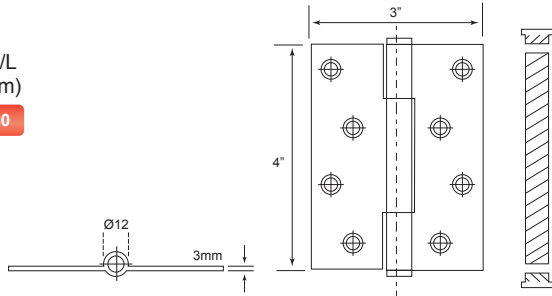

BH403FT E/L
(4" x 3" x 3mm)

U/Price: 62.00
Per Pair