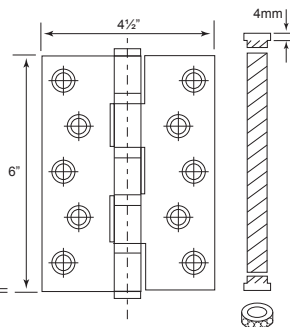

SPECIFICATIONS:

- For timber door
- Suitable for both left and right hand door
- Material : Stainless Steel SUS 304

Code No.	Height (H)	Width (W)	Thickness (T)	Finish
RVH1015	38mm/1 1/2"	32mm/1 1/4"	1mm	S/S
RVH1520	51mm/2"	38mm/1 1/2"	1.5mm	S/S

SH464FT4B A/B

U/Price: 260.00

Per Pair

SPECIFICATIONS:

- For timber door with 4 ball bearings
- Suitable for both left and right hand door
- Material : Stainless Steel SUS 304

Code No.	Height (H)	Width (W)	Thickness (T)	Finish
SH464FT4B	152mm/6"	102mm/4"	4mm	S/S, PVD, A/B

Per Pair

SH4645FT4B M/B

U/Price: 266.00

Per Pair

NEW

SPECIFICATIONS:

- For timber door with 4 ball bearings
- Suitable for both left and right hand door
- Material : Stainless Steel SUS 304

Code No.	Height (H)	Width (W)	Thickness (T)	Finish
SH4645FT4B	152mm/6"	114mm/4 1/2"	4mm	S/S, PVD, A/B

Stainless Steel Flag Hinges

FH2533 S/S

U/Price: 29.00

Per Pair

SPECIFICATIONS:

- For timber door
- Suitable for both left and right hand door
- Material : Stainless Steel SUS 304

Code No.	Height (H)	Width (W)	Thickness (T)	Finish
FH2533	76mm/3"	60mm/2 ³ / ₈ "	2mm	S/S