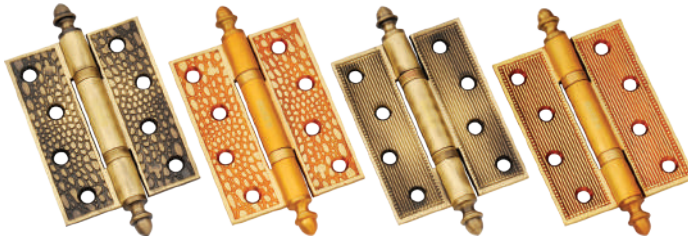

Classic Brass Hinges

C45535LTCBSBZ

U/Price: 299.00

Per Pair

C45535LTCBFA

U/Price: 299.00

Per Pair

S45535LTCBSBZ

U/Price: 299.00

Per Pair

S45535LTCBFA

U/Price: 299.00

Per Pair

SPECIFICATIONS:

- For timber door
- 2 Concealed Bearing
- Suitable for both left and right hand door
- Material : Brass

Code No.	Height (H)	Width (W)	Thickness (T)	Finish
C45535LTCB	127mm/5"	89mm/3 1/2"	4.5mm	SBZ, FA
S45535LTCB	127mm/5"	89mm/3 1/2"	4.5mm	SBZ, FA

C3543LT2BSBZ

U/Price: 195.00

Per Pair

C3543LT2BFA

U/Price: 195.00

Per Pair

S3543LT2BSBZ

U/Price: 195.00