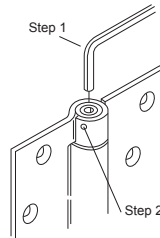

SPECIFICATIONS:

- For timber door
- Suitable for both left and right hand door
- Material : Stainless Steel SUS 304

Code No.	Height (H)	Width (W)	Thickness (T)	Finish
RVH1015	38mm/1 1/2"	32mm/1 1/4"	1mm	S/S
RVH1520	51mm/2"	38mm/1 1/2"	1.5mm	S/S

FH3044 S/S

U/Price: 56.00

Per Pair

SPECIFICATIONS:

- For timber door
- Suitable for both left and right hand door
- Material : Stainless Steel SUS 304

Code No.	Height (H)	Width (W)	Thickness (T)	Finish
FH3044	102mm/4"	95mm/3 ³ / ₄ "	3mm	S/S

FH3055 S/S

U/Price: 80.00

Per Pair

SPECIFICATIONS:

- For timber door
- Suitable for both left and right hand door
- Material : Stainless Steel SUS 304

Code No.	Height (H)	Width (W)	Thickness (T)	Finish
FH3055	127mm/5"	102mm/4"	3mm	S/S

Stainless Steel Spring Hinges

SPH3043 S/S **U/Price: 92.00** Per Pair

SPH3044 S/S **U/Price: 98.00** Per Pair

Step 1 = Adjust spring force using allen key
 Step 2 = Fixing of adjustment spring force with security pin