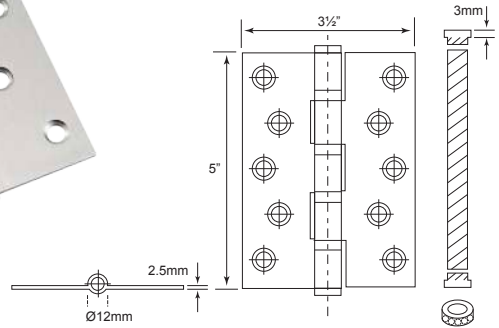

SPECIFICATIONS:

- For timber door
- Suitable for both left and right hand door
- Material : Stainless Steel SUS 304

Code No.	Height (H)	Width (W)	Thickness (T)	Finish
RVH1015	38mm/1 1/2"	32mm/1 1/4"	1mm	S/S
RVH1520	51mm/2"	38mm/1 1/2"	1.5mm	S/S

- For timber door
- Suitable for both left and right hand door
- Material : Stainless Steel SUS 304

Code No.	Height (H)	Width (W)	Thickness (T)	Finish
SH25535FT	127mm/5"	89mm/3 1/2"	2.5mm	S/S
SH505	127mm/5"	89mm/3 1/2"	2.5mm	S/S

Stainless Steel Hinges

SH243FT4B S/S

U/Price: 39.00

Per Pair

SPECIFICATIONS:

- For timber door
- With 4 ball bearings
- Suitable for both left and right hand door
- Material : Stainless Steel SUS 304

SH243FT4B M/B

U/Price: 65.00

Per Pair

Code No.	Height (H)	Width (W)	Thickness (T)	Finish
SH243FT4B	102mm/4"	76mm/3"	2.0mm	S/S

SH25535FT4B S/S

U/Price: 76.00

Per Pair

SPECIFICATIONS:

- For timber door
- With 4 ball bearings
- Suitable for both left and right hand door
- Material : Stainless Steel SUS 304