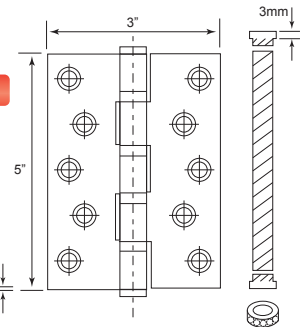

SPECIFICATIONS:

- For timber door
- Suitable for both left and right hand door
- Material : Stainless Steel SUS 304

Code No.	Height (H)	Width (W)	Thickness (T)	Finish
RVH1015	38mm/1 1/2"	32mm/1 1/4"	1mm	S/S
RVH1520	51mm/2"	38mm/1 1/2"	1.5mm	S/S

U/Price: 88.00

Per Pair

SH2553FT4B
A/C

U/Price: 88.00

Per Pair

SPECIFICATIONS:

- For timber door
- With 4 ball bearings
- Suitable for both left and right hand door
- Material : Stainless Steel SUS 304

Code No.	Height (H)	Width (W)	Thickness (T)	Finish
SH2553FT4B	127mm/5"	76mm/3"	2.5mm	S/S, PVD, A/B A/C

U/Price: 132.00
Per Pair

SPECIFICATIONS:

- For timber door
- With 4 ball bearings
- Suitable for both left and right hand door
- Material : Stainless Steel SUS 304

Code No.	Height (H)	Width (W)	Thickness (T)	Finish
SH3535FT4B	127mm/5"	89mm/3½"	3mm	S/S, PVD, A/B

SPECIFICATIONS:

- For timber door
- With 4 ball bearings
- Suitable for both left and right hand door
- Material : Stainless Steel SUS 304

Code No.	Height (H)	Width (W)	Thickness (T)	Finish
SH3635FT4B	152mm/6"	89mm/3½"	3mm	S/S, PVD, A/B