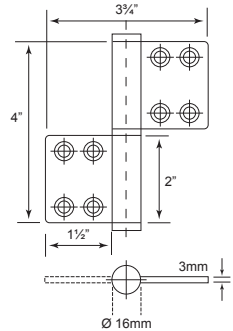

SPECIFICATIONS:

- For timber door
- Suitable for both left and right hand door
- Material : Stainless Steel SUS 304

Code No.	Height (H)	Width (W)	Thickness (T)	Finish
RVH1015	38mm/1 1/2"	32mm/1 1/4"	1mm	S/S
RVH1520	51mm/2"	38mm/1 1/2"	1.5mm	S/S

Per Pair

SH4645FT4B M/B

U/Price: 266.00

Per Pair

NEW

SPECIFICATIONS:

- For timber door with 4 ball bearings
- Suitable for both left and right hand door
- Material : Stainless Steel SUS 304

Code No.	Height (H)	Width (W)	Thickness (T)	Finish
SH4645FT4B	152mm/6"	114mm/4 1/2"	4mm	S/S, PVD, A/B

FH3044 S/S

U/Price: 56.00

Per Pair

SPECIFICATIONS:

- For timber door
- Suitable for both left and right hand door
- Material : Stainless Steel SUS 304

Code No.	Height (H)	Width (W)	Thickness (T)	Finish
FH3044	102mm/4"	95mm/3 ³ / ₄ "	3mm	S/S

FH3055 S/S

U/Price: 80.00

Per Pair

SPECIFICATIONS:

- For timber door
- Suitable for both left and right hand door
- Material : Stainless Steel SUS 304

Code No.	Height (H)	Width (W)	Thickness (T)	Finish
FH3055	127mm/5"	102mm/4"	3mm	S/S