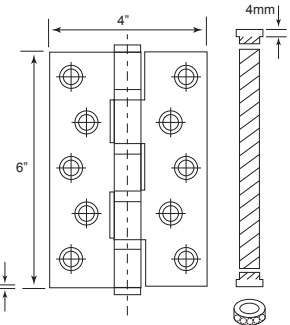

SPECIFICATIONS:

- For timber door
- Suitable for both left and right hand door
- Material : Stainless Steel SUS 304

Code No.	Height (H)	Width (W)	Thickness (T)	Finish
RVH1015	38mm/1 1/2"	32mm/1 1/4"	1mm	S/S
RVH1520	51mm/2"	38mm/1 1/2"	1.5mm	S/S

U/Price: 132.00
Per Pair

SPECIFICATIONS:

- For timber door
- With 4 ball bearings
- Suitable for both left and right hand door
- Material : Stainless Steel SUS 304

Code No.	Height (H)	Width (W)	Thickness (T)	Finish
SH3535FT4B	127mm/5"	89mm/3½"	3mm	S/S, PVD, A/B

SPECIFICATIONS:

- For timber door
- With 4 ball bearings
- Suitable for both left and right hand door
- Material : Stainless Steel SUS 304

Code No.	Height (H)	Width (W)	Thickness (T)	Finish
SH3635FT4B	152mm/6"	89mm/3½"	3mm	S/S, PVD, A/B

SH464FT4B A/B

U/Price: 260.00

Per Pair

SPECIFICATIONS:

- For timber door with 4 ball bearings
- Suitable for both left and right hand door
- Material : Stainless Steel SUS 304

Code No.	Height (H)	Width (W)	Thickness (T)	Finish
SH464FT4B	152mm/6"	102mm/4"	4mm	S/S, PVD, A/B