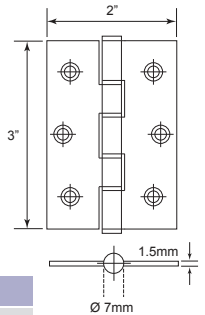

SPECIFICATIONS:

- For timber door
- Suitable for both left and right hand door
- Material : Stainless Steel SUS 304

Code No.	Height (H)	Width (W)	Thickness (T)	Finish
RVH1015	38mm/1 1/2"	32mm/1 1/4"	1mm	S/S
RVH1520	51mm/2"	38mm/1 1/2"	1.5mm	S/S

SH3215 S/S

U/Price: 16.00
Per Pair

SPECIFICATIONS:

- For timber door
- Suitable for both left and right hand door
- Material : Stainless Steel SUS 304

Code No.	Height (H)	Width (W)	Thickness (T)	Finish
SH3215	76mm/3"	51mm/2"	1.5mm	S/S

SH35238

U/Price: 29.00
Per Pair

SPECIFICATIONS:

- For timber door
- Suitable for both left and right hand door
- Material : Stainless Steel SUS 304

Code No.	Height (H)	Width (W)	Thickness (T)	Finish
SH35238	89mm/3.5"	60mm/2 3/8"	2mm	S/S