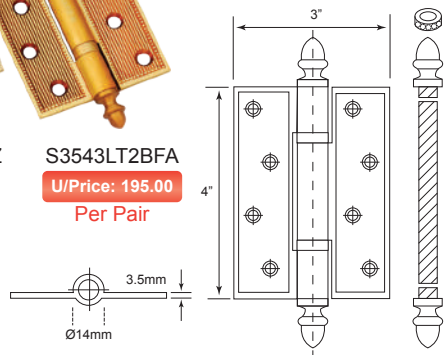

U/Price: 299.00

Per Pair

S45535LTCBFA

U/Price: 299.00

Per Pair

SPECIFICATIONS:

- For timber door
- 2 Concealed Bearing
- Suitable for both left and right hand door
- Material : Brass

Code No.	Height (H)	Width (W)	Thickness (T)	Finish
C45535LTCB	127mm/5"	89mm/3 1/2"	4.5mm	SBZ, FA
S45535LTCB	127mm/5"	89mm/3 1/2"	4.5mm	SBZ, FA

Per Pair

S3543LT2BFA

U/Price: 195.00

Per Pair

SPECIFICATIONS:

- For timber door
- 2 ball Bearing
- Suitable for both left and right hand door
- Material : Brass

Code No.	Height (H)	Width (W)	Thickness (T)	Finish
C3543LT2B	102mm/4"	76mm/3"	3.5mm	SBZ, FA
S3543LT2B	102mm/4"	76mm/3"	3.5mm	SBZ, FA

Conceal Hinges

ESCH 40
U/Price: 355.00
 Per Pair

SPECIFICATIONS:

- For timber door
- Suitable for both left and right hand door
- Material : Stainless Steel
- Door thickness : 35mm - 50mm
- Weight Loading : 40kg/pc
- Recommendation : 3pcs per door

Code No.	A	B	C	D	E	F	G	Finish
ESCH40	28mm	22mm	118mm	61.5mm	1.4mm	41mm	9.5mm	Stainless Steel

ESCH 60
U/Price: 840.00
 Per Pair

SPECIFICATIONS:

- For timber door
- Suitable for both left and right hand door
- Material : Stainless Steel
- Door thickness : 40mm - 55mm
- Weight Loading : 60kg/pc
- Recommendation : 3pcs per door