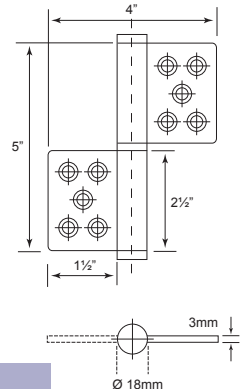

SPECIFICATIONS:

- For timber door
- Suitable for both left and right hand door
- Material : Stainless Steel SUS 304

Code No.	Height (H)	Width (W)	Thickness (T)	Finish
RVH1015	38mm/1 1/2"	32mm/1 1/4"	1mm	S/S
RVH1520	51mm/2"	38mm/1 1/2"	1.5mm	S/S

SH35238

U/Price: 29.00
Per Pair

SPECIFICATIONS:

- For timber door
- Suitable for both left and right hand door
- Material : Stainless Steel SUS 304

Code No.	Height (H)	Width (W)	Thickness (T)	Finish
SH35238	89mm/3.5"	60mm/2 3/8"	2mm	S/S

FH3044 S/S

U/Price: 56.00

Per Pair

SPECIFICATIONS:

- For timber door
- Suitable for both left and right hand door
- Material : Stainless Steel SUS 304

Code No.	Height (H)	Width (W)	Thickness (T)	Finish
FH3044	102mm/4"	95mm/3 ³ / ₄ "	3mm	S/S

FH3055 S/S

U/Price: 80.00

Per Pair

SPECIFICATIONS:

- For timber door
- Suitable for both left and right hand door
- Material : Stainless Steel SUS 304

Code No.	Height (H)	Width (W)	Thickness (T)	Finish
FH3055	127mm/5"	102mm/4"	3mm	S/S