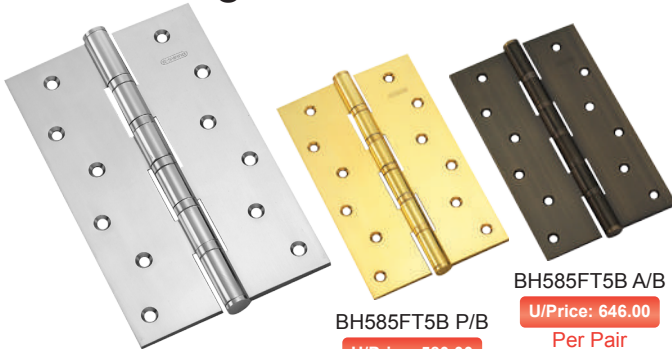

Brass Hinges

BH585FT5B S/N

U/Price: 646.00

Per Pair

BH585FT5B P/B

U/Price: 580.00

Per Pair

BH585FT5B A/B

U/Price: 646.00

Per Pair