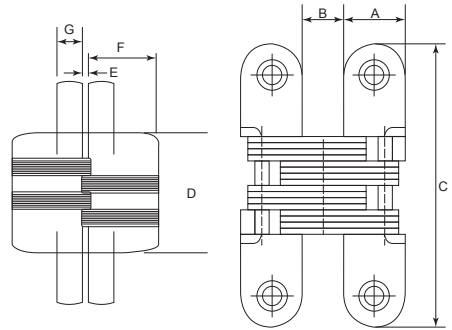

SPECIFICATIONS:

- For timber door
- With 4 ball bearings
- Suitable for both left and right hand door
- Material : Stainless Steel SUS 304

Code No.	Height (H)	Width (W)	Thickness (T)	Finish
SH3635FT4B	152mm/6"	89mm/3½"	3mm	S/S, PVD, A/B

Code No.	A	B	C	D	E	F	G	Finish
ESCH40	28mm	22mm	118mm	61.5mm	1.4mm	41mm	9.5mm	Stainless Steel

ESCH 60
U/Price: 840.00
 Per Pair

SPECIFICATIONS:

- For timber door
- Suitable for both left and right hand door
- Material : Stainless Steel
- Door thickness : 40mm - 55mm
- Weight Loading : 60kg/pc
- Recommendation : 3pcs per door

Code No.	A	B	C	D	E	F	G	H	Finish
ESCH60	29mm	19mm	160mm	138mm	15mm	31mm	9.5mm	7.5mm	Stainless Steel

Conceal Hinges

CH9518 TNC

U/Price: 225.00

Per Pair

SPECIFICATIONS:

- For timber door
- Suitable for both left and right hand door
- Material : Zinc Alloy & Stainless Steel

Code No.	A	B	C	D	E	F	G	Finish
CH9518	19mm	13mm	95mm	51mm	1.2mm	27mm	9.5mm	TNC

Brass Conceal Hinges

CH12 P/B

U/Price: 22.00

Per Pair

SPECIFICATIONS:

- For timber door
- Suitable for both left and right hand door
- Material : Brass