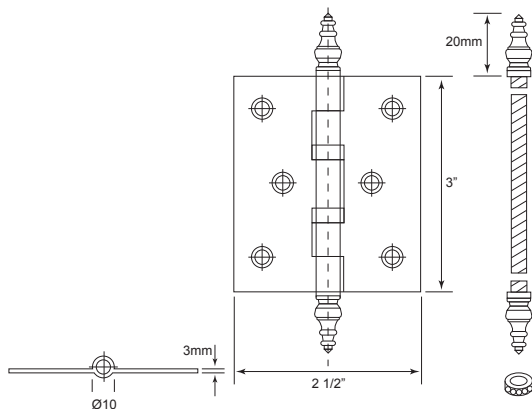

BH325PT2B 2T
(3" x 2 1/2" x 3mm)