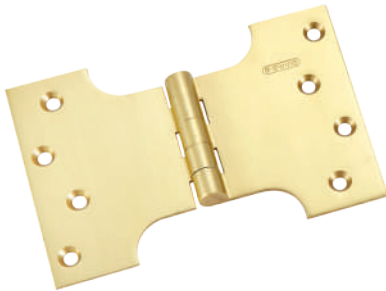

U/Price: 646.00

Per Pair

SPECIFICATIONS:

- For timber door
- With 5 ball bearings
- Suitable for both left and right hand door
- Material : Brass

Code No.	Height (H)	Width (W)	Thickness (T)	Finish
BH585FT5B	203mm/8"	127mm/5"	5mm	S/N, P/B, A/B

Parliament Brass Hinges

PH4424 P/B

U/Price: 130.00

Per Pair

PH4424 S/N

U/Price: 143.00

Per Pair

SPECIFICATIONS:

- For timber door
- Suitable for both left and right hand door
- Material : Brass

Code No.	Height (H)	Width (W)	Thickness (T)	Finish
PH4424	102mm/4"	102mm/4"	4mm	P/B, S/N

Parliament Brass Hinges

PH4633 P/B