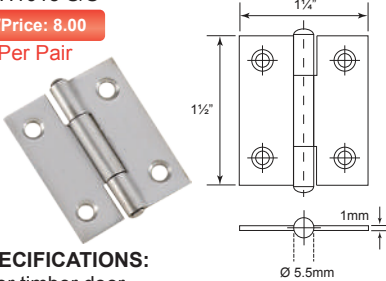

Revitted Hinges

RVH1015 S/S

U/Price: 8.00
Per Pair

RVH1520 S/S

U/Price: 8.50
Per Pair