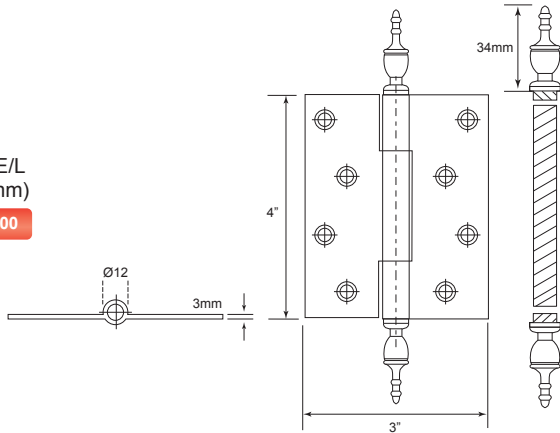

BH403PT E/L
(4" x 3" x 3mm)

U/Price: 72.00
Per Pair