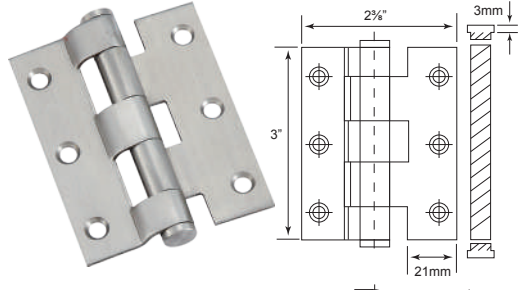

SPECIFICATIONS:

- For timber door
- Suitable for both left and right hand door
- Material : Stainless Steel SUS 304

Code No.	Height (H)	Width (W)	Thickness (T)	Finish
RVH1015	38mm/1 1/2"	32mm/1 1/4"	1mm	S/S
RVH1520	51mm/2"	38mm/1 1/2"	1.5mm	S/S

Stainless Steel Spring Hinges

SPH3043 S/S **U/Price: 92.00** Per Pair

SPH3044 S/S **U/Price: 98.00** Per Pair

Step 1 = Adjust spring force using allen key
 Step 2 = Fixing of adjustment spring force with security pin

SPECIFICATIONS:

- For timber door
- Auto close after open
- Suitable for both left and right hand door
- Material : Stainless Steel SUS 304

Code No.	Height (H)	Width (W)	Thickness (T)	Finish
SPH3043	102mm/4"	76mm/3"	3mm	S/S
SPH3044	102mm/4"	102mm/4"	3mm	S/S

Stainless Steel One Leaf Crank Hinges

SCH313815FT S/S

U/Price: 18.00
Per Pair

SCH32382FT S/S

U/Price: 22.00
Per Pair

SCH432FT2B S/S

U/Price: 30.00
Per Pair

SCH4258 S/S