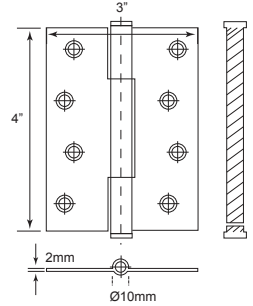

SPECIFICATIONS:

- For timber door
- Suitable for both left and right hand door
- Material : Stainless Steel SUS 304

Code No.	Height (H)	Width (W)	Thickness (T)	Finish
RVH1015	38mm/1 1/2"	32mm/1 1/4"	1mm	S/S
RVH1520	51mm/2"	38mm/1 1/2"	1.5mm	S/S

SH3215 S/S

U/Price: 16.00
Per Pair

SPECIFICATIONS:

- For timber door
- Suitable for both left and right hand door
- Material : Stainless Steel SUS 304

Code No.	Height (H)	Width (W)	Thickness (T)	Finish
SH3215	76mm/3"	51mm/2"	1.5mm	S/S

SH35238

U/Price: 29.00
Per Pair

SPECIFICATIONS:

- For timber door
- Suitable for both left and right hand door
- Material : Stainless Steel SUS 304

Code No.	Height (H)	Width (W)	Thickness (T)	Finish
SH35238	89mm/3.5"	60mm/2 3/8"	2mm	S/S

Stainless Steel Hinges

SH303 S/S

U/Price: 36.00

Per Pair

SPECIFICATIONS:

- For timber door
- Suitable for both left and right hand door
- Material : Stainless Steel SUS 304

Code No.	Height (H)	Width (W)	Thickness (T)	Finish
SH303	102mm/4"	76mm/3"	2mm	S/S