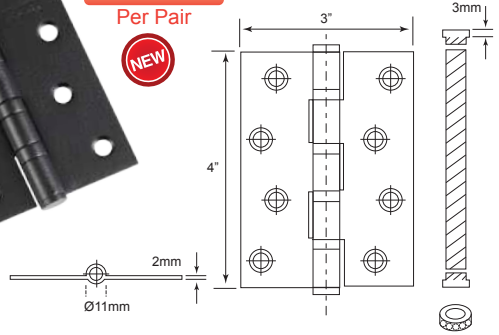

SPECIFICATIONS:

- For timber door
- Suitable for both left and right hand door
- Material : Stainless Steel SUS 304

Code No.	Height (H)	Width (W)	Thickness (T)	Finish
RVH1015	38mm/1 1/2"	32mm/1 1/4"	1mm	S/S
RVH1520	51mm/2"	38mm/1 1/2"	1.5mm	S/S

- For timber door
- Suitable for both left and right hand door
- Material : Stainless Steel SUS 304

Code No.	Height (H)	Width (W)	Thickness (T)	Finish
SH25535FT	127mm/5"	89mm/3 1/2"	2.5mm	S/S
SH505	127mm/5"	89mm/3 1/2"	2.5mm	S/S

Stainless Steel Hinges

SH243FT4B S/S

U/Price: 39.00

Per Pair

SPECIFICATIONS:

- For timber door
- With 4 ball bearings
- Suitable for both left and right hand door
- Material : Stainless Steel SUS 304

SH243FT4B M/B

U/Price: 65.00

Per Pair

Code No.	Height (H)	Width (W)	Thickness (T)	Finish
SH243FT4B	102mm/4"	76mm/3"	2.0mm	S/S

SH25535FT4B S/S

U/Price: 76.00

Per Pair

SPECIFICATIONS:

- For timber door
- With 4 ball bearings
- Suitable for both left and right hand door
- Material : Stainless Steel SUS 304