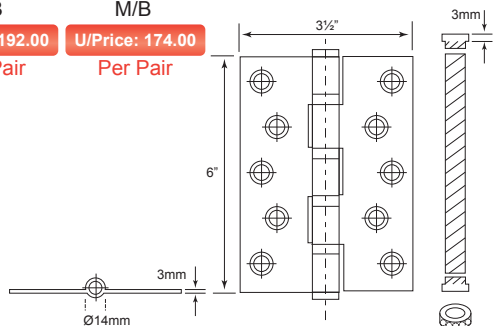

SPECIFICATIONS:

- For timber door
- Suitable for both left and right hand door
- Material : Stainless Steel SUS 304

Code No.	Height (H)	Width (W)	Thickness (T)	Finish
RVH1015	38mm/1 1/2"	32mm/1 1/4"	1mm	S/S
RVH1520	51mm/2"	38mm/1 1/2"	1.5mm	S/S

U/Price: 132.00
Per Pair

SPECIFICATIONS:

- For timber door
- With 4 ball bearings
- Suitable for both left and right hand door
- Material : Stainless Steel SUS 304

Code No.	Height (H)	Width (W)	Thickness (T)	Finish
SH3535FT4B	127mm/5"	89mm/3½"	3mm	S/S, PVD, A/B

SPECIFICATIONS:

- For timber door
- With 4 ball bearings
- Suitable for both left and right hand door
- Material : Stainless Steel SUS 304

Code No.	Height (H)	Width (W)	Thickness (T)	Finish
SH3635FT4B	152mm/6"	89mm/3½"	3mm	S/S, PVD, A/B

SH464FT4B A/B

U/Price: 260.00

Per Pair

SPECIFICATIONS:

- For timber door with 4 ball bearings
- Suitable for both left and right hand door
- Material : Stainless Steel SUS 304

Code No.	Height (H)	Width (W)	Thickness (T)	Finish
SH464FT4B	152mm/6"	102mm/4"	4mm	S/S, PVD, A/B