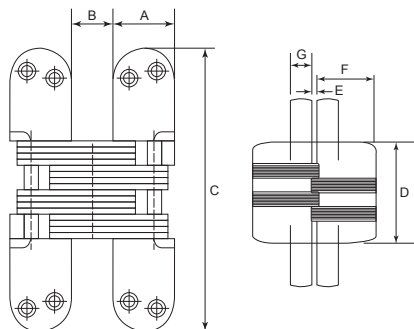

SPECIFICATIONS:

- For timber door
- With 4 ball bearings
- Suitable for both left and right hand door
- Material : Stainless Steel SUS 304

Code No.	Height (H)	Width (W)	Thickness (T)	Finish
SH3635FT4B	152mm/6"	89mm/3½"	3mm	S/S, PVD, A/B

Per Pair

S3543LT2BFA

U/Price: 195.00

Per Pair

SPECIFICATIONS:

- For timber door
- 2 ball Bearing
- Suitable for both left and right hand door
- Material : Brass

Code No.	Height (H)	Width (W)	Thickness (T)	Finish
C3543LT2B	102mm/4"	76mm/3"	3.5mm	SBZ, FA
S3543LT2B	102mm/4"	76mm/3"	3.5mm	SBZ, FA

Conceal Hinges

ESCH 40
U/Price: 355.00
 Per Pair

SPECIFICATIONS:

- For timber door
- Suitable for both left and right hand door
- Material : Stainless Steel
- Door thickness : 35mm - 50mm
- Weight Loading : 40kg/pc
- Recommendation : 3pcs per door

Code No.	A	B	C	D	E	F	G	Finish
ESCH40	28mm	22mm	118mm	61.5mm	1.4mm	41mm	9.5mm	Stainless Steel

ESCH 60
U/Price: 840.00
 Per Pair

SPECIFICATIONS:

- For timber door
- Suitable for both left and right hand door
- Material : Stainless Steel
- Door thickness : 40mm - 55mm
- Weight Loading : 60kg/pc
- Recommendation : 3pcs per door