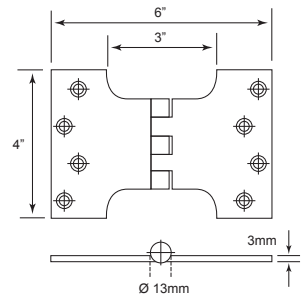

SPECIFICATIONS:

- For timber door
- With 4 ball bearings
- Suitable for both left and right hand door
- Material : Stainless Steel SUS 304

Code No.	Height (H)	Width (W)	Thickness (T)	Finish
SH3635FT4B	152mm/6"	89mm/3½"	3mm	S/S, PVD, A/B

U/Price: 646.00

Per Pair

SPECIFICATIONS:

- For timber door
- With 5 ball bearings
- Suitable for both left and right hand door
- Material : Brass

Code No.	Height (H)	Width (W)	Thickness (T)	Finish
BH585FT5B	203mm/8"	127mm/5"	5mm	S/N, P/B, A/B

- For timber door
- Suitable for both left and right hand door
- Material : Brass

Code No.	Height (H)	Width (W)	Thickness (T)	Finish
PH4424	102mm/4"	102mm/4"	4mm	P/B, S/N

Parliament Brass Hinges

PH4633 P/B

U/Price: 163.00

Per Pair

PH4633 S/N

U/Price: 182.00

Per Pair

SPECIFICATIONS:

- For timber door
- Suitable for both left and right hand door
- Material : Brass

Code No.	Height (H)	Width (W)	Thickness (T)	Finish
PH4633	102mm/4"	152mm/6"	3mm	P/B, S/N