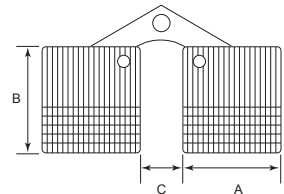

Brass Conceal Hinges

CH12 P/B

U/Price: 22.00

Per Pair

SPECIFICATIONS:

- For timber door
- Suitable for both left and right hand door
- Material : Brass

Code No.	A	B	C	Finish
CH12	12mm	14mm	6.5mm	P/B