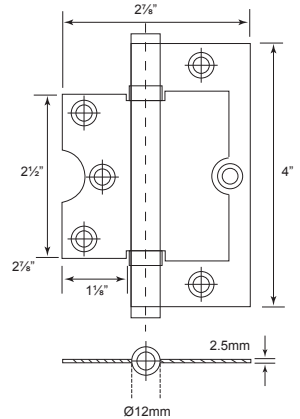

SPECIFICATIONS:

- For timber door
- Suitable for both left and right hand door
- Material : Stainless Steel SUS 304

Code No.	Height (H)	Width (W)	Thickness (T)	Finish
RVH1015	38mm/1 1/2"	32mm/1 1/4"	1mm	S/S
RVH1520	51mm/2"	38mm/1 1/2"	1.5mm	S/S

SH35238

U/Price: 29.00
Per Pair

SPECIFICATIONS:

- For timber door
- Suitable for both left and right hand door
- Material : Stainless Steel SUS 304

Code No.	Height (H)	Width (W)	Thickness (T)	Finish
SH35238	89mm/3.5"	60mm/2 3/8"	2mm	S/S

U/Price: 36.00
Per Pair

SPECIFICATIONS:

- For UPVC & Aluminium Door
- Suitable for both left and right hand door
- Material : Stainless Steel SUS 304

Code No.	Height (H)	Width (W)	Thickness (T)	Finish
SCH313815FT	76mm/3"	35mm/1 3/8"	1.5mm	S/S
SCH32382FT	76mm/3"	60mm/2 3/8"	2mm	S/S
SCH432FT2B	102mm/4"	76mm/3"	2mm	S/S
SCH4258	102mm/4"	70mm/2 7/8"	1.5mm	S/S

Stainless Steel Bi-Fold Hinges

BF102-SS2BB S/S

U/Price: 65.00

Per Pair

SPECIFICATIONS:

- For timber door
- With 2 ball bearings
- Suitable for both left and right hand door
- Material : Stainless Steel SUS 304