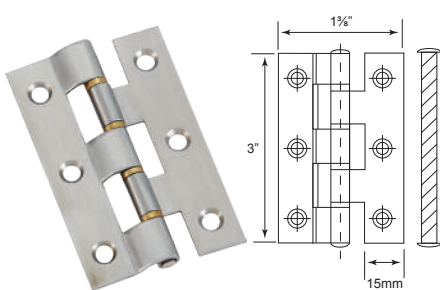

Stainless Steel One Leaf Crank Hinges

SCH313815FT S/S

U/Price: 18.00
Per Pair