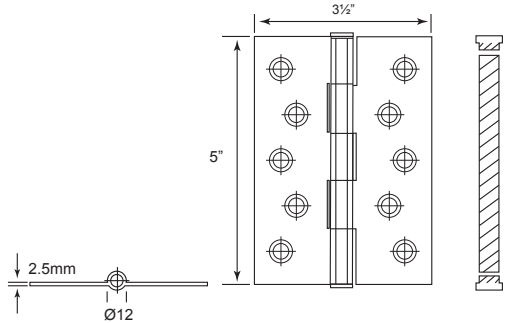

SPECIFICATIONS:

- For timber door
- Suitable for both left and right hand door
- Material : Stainless Steel SUS 304

Code No.	Height (H)	Width (W)	Thickness (T)	Finish
SH303	102mm/4"	76mm/3"	2mm	S/S

SH25535FT S/S

U/Price: 58.00

Per Pair