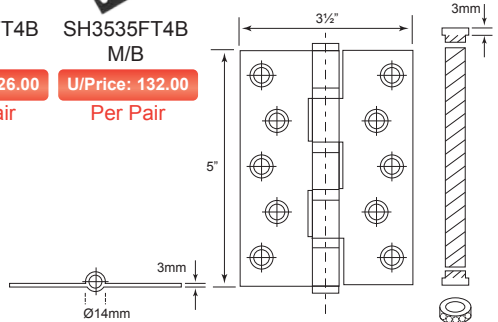

SPECIFICATIONS:

- For timber door
- Suitable for both left and right hand door
- Material : Stainless Steel SUS 304

Code No.	Height (H)	Width (W)	Thickness (T)	Finish
RVH1015	38mm/1 1/2"	32mm/1 1/4"	1mm	S/S
RVH1520	51mm/2"	38mm/1 1/2"	1.5mm	S/S

U/Price: 88.00

Per Pair

SH2553FT4B
A/C

U/Price: 88.00

Per Pair

SPECIFICATIONS:

- For timber door
- With 4 ball bearings
- Suitable for both left and right hand door
- Material : Stainless Steel SUS 304

Code No.	Height (H)	Width (W)	Thickness (T)	Finish
SH2553FT4B	127mm/5"	76mm/3"	2.5mm	S/S, PVD, A/B A/C

U/Price: 132.00
Per Pair

SPECIFICATIONS:

- For timber door
- With 4 ball bearings
- Suitable for both left and right hand door
- Material : Stainless Steel SUS 304

Code No.	Height (H)	Width (W)	Thickness (T)	Finish
SH3535FT4B	127mm/5"	89mm/3½"	3mm	S/S, PVD, A/B

SPECIFICATIONS:

- For timber door
- With 4 ball bearings
- Suitable for both left and right hand door
- Material : Stainless Steel SUS 304

Code No.	Height (H)	Width (W)	Thickness (T)	Finish
SH3635FT4B	152mm/6"	89mm/3½"	3mm	S/S, PVD, A/B