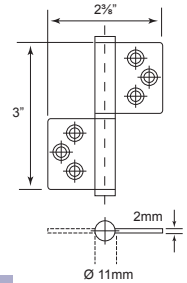

SPECIFICATIONS:

- For timber door
- Suitable for both left and right hand door
- Material : Stainless Steel SUS 304

Code No.	Height (H)	Width (W)	Thickness (T)	Finish
RVH1015	38mm/1 1/2"	32mm/1 1/4"	1mm	S/S
RVH1520	51mm/2"	38mm/1 1/2"	1.5mm	S/S

Per Pair

SH4645FT4B M/B

U/Price: 266.00

Per Pair

NEW

SPECIFICATIONS:

- For timber door with 4 ball bearings
- Suitable for both left and right hand door
- Material : Stainless Steel SUS 304

Code No.	Height (H)	Width (W)	Thickness (T)	Finish
SH4645FT4B	152mm/6"	114mm/4 1/2"	4mm	S/S, PVD, A/B

Stainless Steel Flag Hinges

FH2533 S/S

U/Price: 29.00

Per Pair

SPECIFICATIONS:

- For timber door
- Suitable for both left and right hand door
- Material : Stainless Steel SUS 304

Code No.	Height (H)	Width (W)	Thickness (T)	Finish
FH2533	76mm/3"	60mm/2 ³ / ₈ "	2mm	S/S

FH3044 S/S

U/Price: 56.00

Per Pair

SPECIFICATIONS:

- For timber door
- Suitable for both left and right hand door
- Material : Stainless Steel SUS 304

Code No.	Height (H)	Width (W)	Thickness (T)	Finish
FH3044	102mm/4"	95mm/3 ³ / ₄ "	3mm	S/S