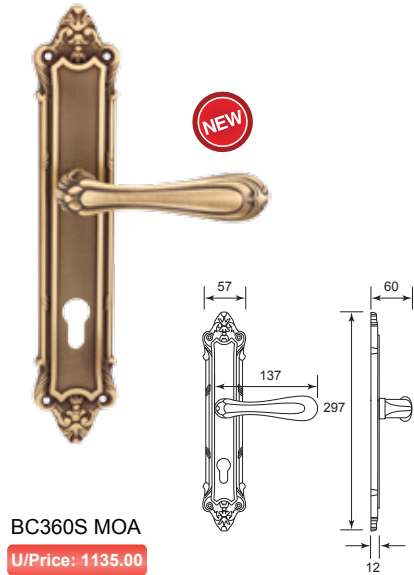

CB2 EXCLUSIVE SERIES

CB3 LUXURY MATCHING SERIES

CB4 BASIC SERIES

ADVANTAGES

American Mortise Handleset

40941 SN

U/Price: 3500.00

Dummy U/Price: 3000.00

40941 AB

U/Price: 3500.00

Dummy U/Price: 3000.00

44754 SN

U/Price: 3500.00

Dummy U/Price: 3000.00

44754 AB

U/Price: 3500.00

Dummy U/Price: 3000.00

Solid Brass Lever Handle on Plate

Solid Brass Lever Handle on Plate

BC725 MOA

U/Price: 450.00

ADVANTAGES

Finest Craftsmanship
Comes with Unique
Classic Design

Lever Handle
Original Made
in Spain