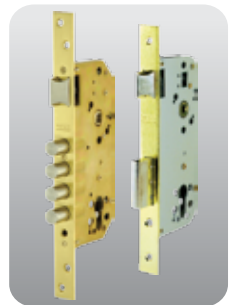

Dummy U/Price: 3000.00

Solid Brass Lever Handle on Plate

Solid Brass Lever Handle on Plate

BC725 MOA

U/Price: 450.00

ADVANTAGES

Finest Craftsmanship
Comes with Unique
Classic Design

Lever Handle
Original Made
in Spain

Solid Brass Material
provides Fine
Finishes

Pair with Tesa Mortise
from Spain Offer
Security Assurance