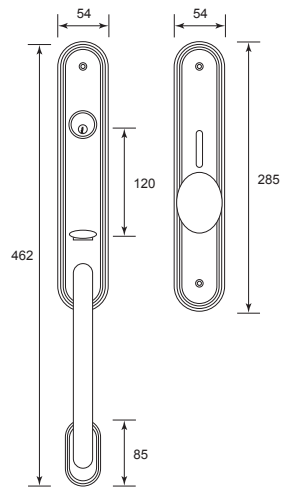

Dummy U/Price: 3000.00

Solid Brass Lever Handle on Plate

Solid Brass Lever Handle on Plate

BC725 MOA

U/Price: 450.00

ADVANTAGES

Finest Craftsmanship
Comes with Unique
Classic Design

Lever Handle
Original Made
in Spain