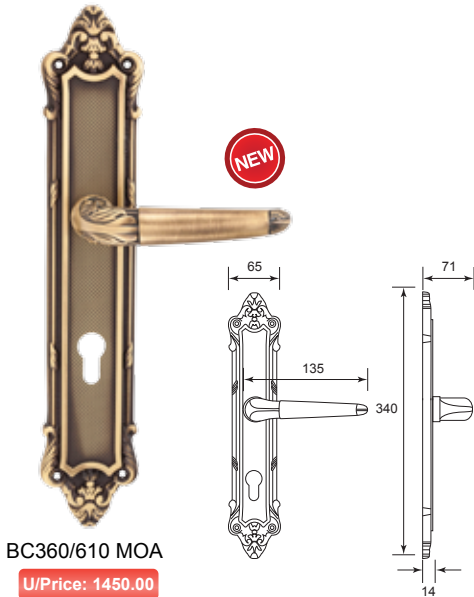

CB2 EXCLUSIVE SERIES

CB3 LUXURY MATCHING SERIES

CB4 BASIC SERIES

ADVANTAGES

American Mortise Handleset

40941 SN

U/Price: 3500.00

Dummy U/Price: 3000.00

40941 AB

U/Price: 3500.00

Dummy U/Price: 3000.00

44754 SN

U/Price: 3500.00

Dummy U/Price: 3000.00

44754 AB

U/Price: 3500.00

Dummy U/Price: 3000.00

Solid Brass Lever Handle on Plate

Solid Brass Lever Handle on Plate

BC725 MOA

U/Price: 450.00

ADVANTAGES

Finest Craftsmanship
Comes with Unique
Classic Design

Lever Handle
Original Made
in Spain