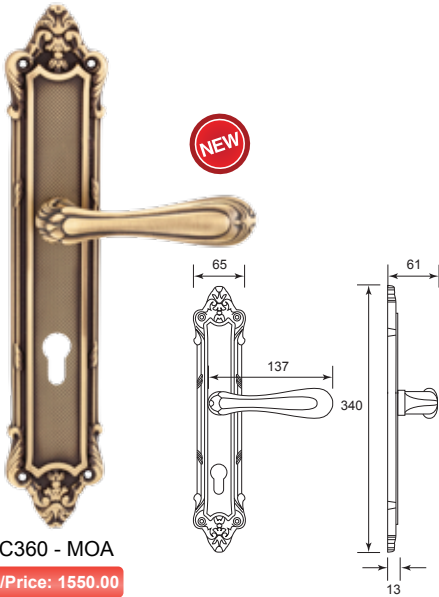

40941 AB

U/Price: 3500.00

Dummy U/Price: 3000.00

44754 SN

U/Price: 3500.00

Dummy U/Price: 3000.00

44754 AB

U/Price: 3500.00

Dummy U/Price: 3000.00

Solid Brass Lever Handle on Plate

Solid Brass Lever Handle on Plate

BC725 MOA

U/Price: 450.00

ADVANTAGES

Finest Craftsmanship
Comes with Unique
Classic Design

Lever Handle
Original Made
in Spain