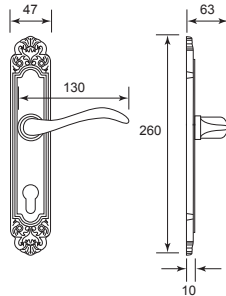

Dummy U/Price: 3000.00

Solid Brass Lever Handle on Plate

Solid Brass Lever Handle on Plate

BC725 MOA

U/Price: 450.00

ADVANTAGES

Finest Craftsmanship
Comes with Unique
Classic Design

Lever Handle
Original Made
in Spain