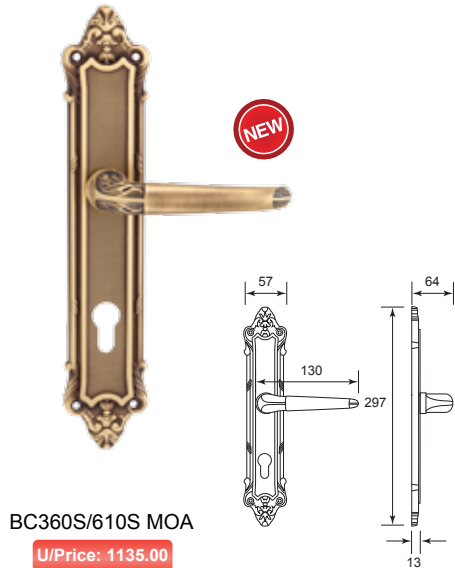

CB2 EXCLUSIVE SERIES

CB3 LUXURY MATCHING SERIES

CB4 BASIC SERIES

ADVANTAGES

American Mortise Handleset

40941 SN

U/Price: 3500.00

Dummy U/Price: 3000.00

40941 AB

U/Price: 3500.00

Dummy U/Price: 3000.00

44754 SN

U/Price: 3500.00

Dummy U/Price: 3000.00

44754 AB

U/Price: 3500.00

Dummy U/Price: 3000.00

Solid Brass Lever Handle on Plate

Solid Brass Lever Handle on Plate

BC725 MOA

U/Price: 450.00

ADVANTAGES

Finest Craftsmanship
Comes with Unique
Classic Design

Lever Handle
Original Made
in Spain