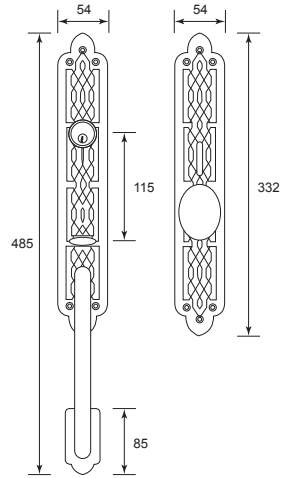

44754 SN

U/Price: 3500.00

Dummy U/Price: 3000.00