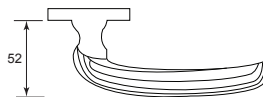

*Pre-order with MOQ required