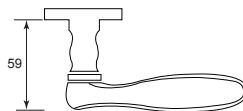

U/Price: 406.00

*Pre-order with MOQ required

BV 890 A/B

U/Price: 406.00

*Pre-order with MOQ required