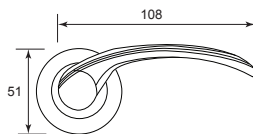

*Pre-order with MOQ required